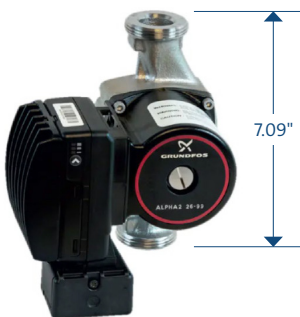

Domestic Hot Water Recirculation Fittings

COMFORT 10-16: 1 1/4" Union

98420224 COMFORT 10-16 TA 93094713 COMFORT 10-16 TDT BU/LC 92957794 COMFORT 10-16 T

ALPHA HWR SS: 1 1/4" Union

92603111 ALPHA HWR 15-55 SU/T 92603113 ALPHA HWR 15-29 SU/T

ALPHA HWR SS: Flanged

92603112 ALPHA HWR 15-29 SF/T 92603110 ALPHA HWR 15/55 SF

ALPHA2 26-99: 1 1/2" Union

99490917 ALPHA2 26-99 SU

PART NUMBER	DESCRIPTION
519850	1/2" FNPT Iso Vlv
519852	3/4" FNPT Iso Vlv
519851	3/4" Compression Iso Vlv