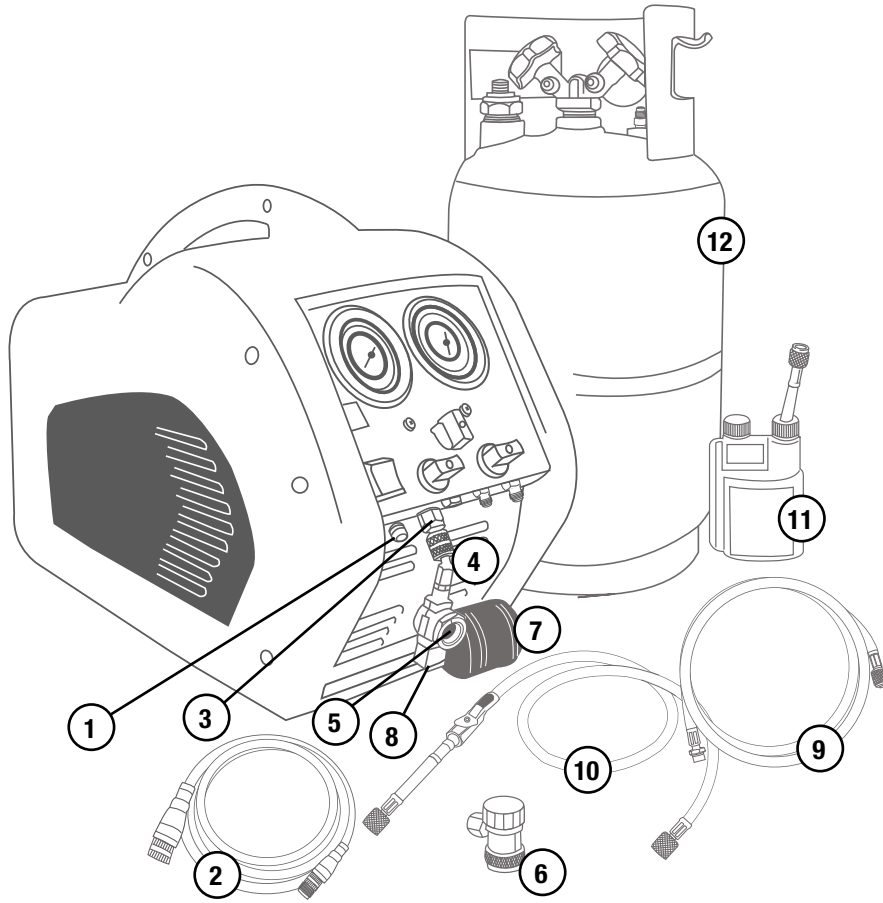

Mastercool[®]
"World Class Quality"

REFRIGERANT RECOVERY MACHINE

**REPAIRABLE PARTS BREAKDOWN
(69100)**

REF. #	DESCRIPTION	PART #
1.	CABLE HOLDER	90060-48
2.	CABLE	6533-01
3.	ADAPTER	69100-FTNUT
4.	ELBOW	69000-927
5.	SIGHT GLASS	69100-104
6.	LOW SIDE COUPLER	82934
7.	DRYER	69500-DR
8.	90° ELBOW	69214
9.	BLUE HOSE	98721
10.	YELLOW HOSE	49264-69100
11.	BOTTLE	92708-69100
12.	DOT TANK WITH FLOAT SWITCH	67010