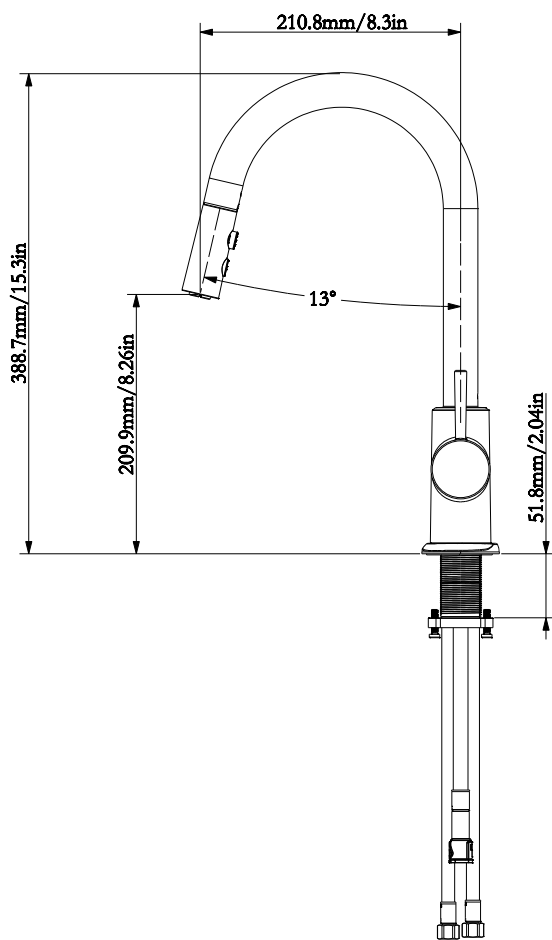

#### Kitchen Pull Down Faucet

#### BAC-K50

- Single Hole
- Deck Plate included for 3 hole installation
- Integrated Supply Lines included
- Neoperl® Aerator

MODEL #	FINISH
BAC-K50C	Chrome
BAC-K50S	Stainless
BAC-K50MB	Matte Black

NO.	NAME	QTY.
1	Spout	1
2	O-Ring	2
3	Spindle	1
4	Gasket	1
5	Washer	1
6	O-Ring	1
7	Body	1
8	Deck Plate	1
9	Nut	1
10	Washer	1
11	Accessory Kit	1
12	Shank	1
13	Gasket	1
14	Check Valve Assembly	1
15	Flow Regulator	1
16	Quick Weight	1
17	Inlet Hose Assembly	2
18	Outlet Hose Assembly	1
19	Handle	1
20	Screw	1
21	Cap	1
22	Decorative Cap	1
23	Nut	1
24	Cartridge Assembly	1
25	Cartridge Seat	1
26	Screw	1
27	Pin	1
28	Pull-Down Hose Assembly	1
29	Gasket	1
30	Sprayer	1
31	Flange Washer	1
32	Washer	1