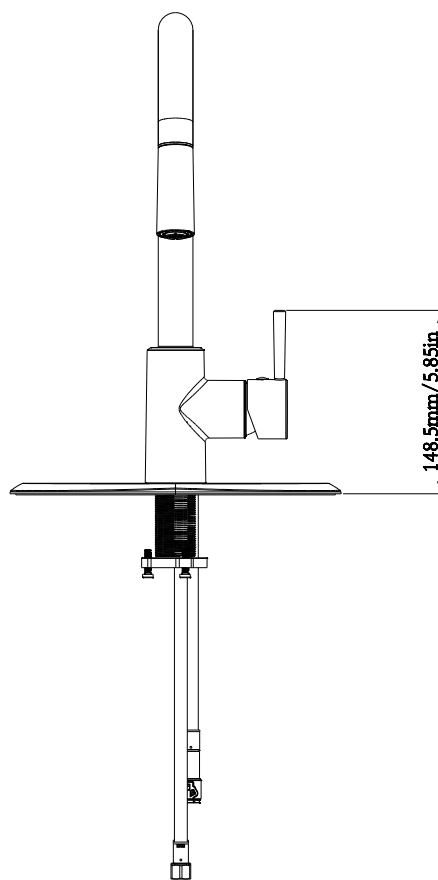

#### Kitchen Pull Down Faucet

#### BAC-K50

- Single Hole
- Deck Plate included for 3 hole installation
- Integrated Supply Lines included
- Neoperl® Aerator

MODEL #	FINISH
BAC-K50C	Chrome
BAC-K50S	Stainless
BAC-K50MB	Matte Black

NO.	NAME	QTY.
1	Spout	1
2	O-Ring	2
3	Spindle	1
4	Gasket	1
5	Washer	1
6	O-Ring	1
7	Body	1
8	Deck Plate	1
9	Nut	1
10	Washer	1
11	Accessory Kit	1
12	Shank	1
13	Gasket	1
14	Check Valve Assembly	1
15	Flow Regulator	1
16	Quick Weight	1
17	Inlet Hose Assembly	2
18	Outlet Hose Assembly	1
19	Handle	1
20	Screw	1
21	Cap	1
22	Decorative Cap	1
23	Nut	1
24	Cartridge Assembly	1
25	Cartridge Seat	1
26	Screw	1
27	Pin	1
28	Pull-Down Hose Assembly	1
29	Gasket	1
30	Sprayer	1
31	Flange Washer	1
32	Washer	1