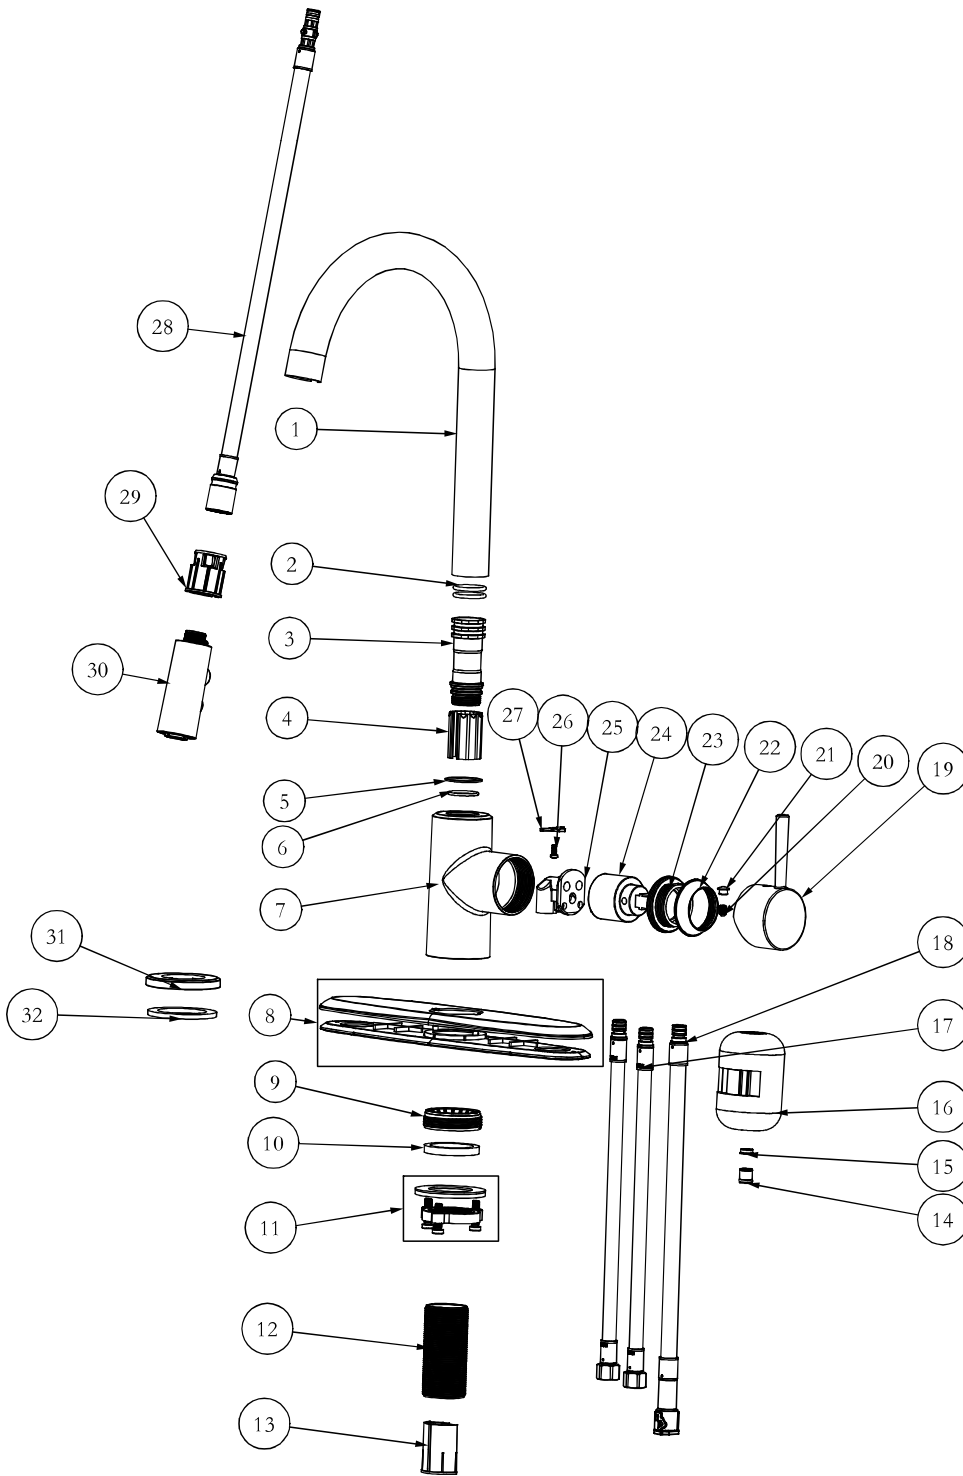

#### Kitchen Pull Down Faucet

#### BAC-K50

- Single Hole
- Deck Plate included for 3 hole installation
- Integrated Supply Lines included
- Neoperl® Aerator

MODEL #	FINISH
BAC-K50C	Chrome
BAC-K50S	Stainless
BAC-K50MB	Matte Black

NO.	NAME	QTY.
1	Spout	1
2	O-Ring	2
3	Spindle	1
4	Gasket	1
5	Washer	1
6	O-Ring	1
7	Body	1
8	Deck Plate	1
9	Nut	1
10	Washer	1
11	Accessory Kit	1
12	Shank	1
13	Gasket	1
14	Check Valve Assembly	1
15	Flow Regulator	1
16	Quick Weight	1
17	Inlet Hose Assembly	2
18	Outlet Hose Assembly	1
19	Handle	1
20	Screw	1
21	Cap	1
22	Decorative Cap	1
23	Nut	1
24	Cartridge Assembly	1
25	Cartridge Seat	1
26	Screw	1
27	Pin	1
28	Pull-Down Hose Assembly	1
29	Gasket	1
30	Sprayer	1
31	Flange Washer	1
32	Washer	1