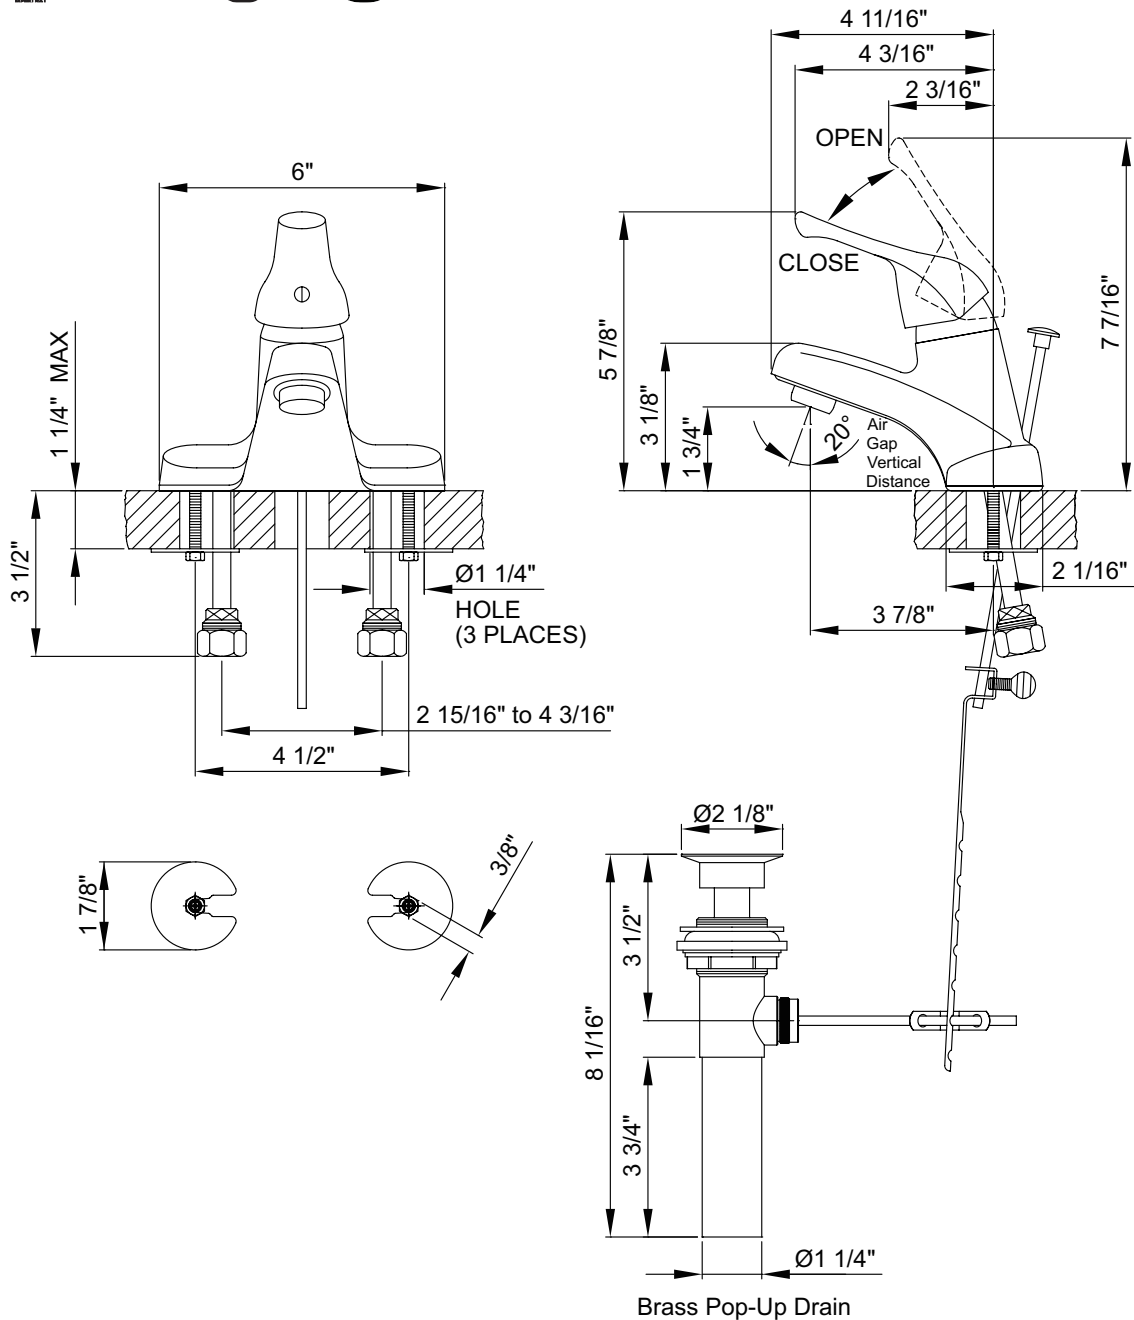

Single Handle Lavatory Faucet

- Metal Lever Handle
- 3-7/8" Reach, 1-3/4" From Deck to Aerator
- Stainless Steel Ball Operation
- 3-Hole 4" Installation
- Brass Pop-Up Drain Assembly
- With 1.2 GPM Flow Rate

	ITEM #	DESCRIPTION
A	EP-190001	Metal Lever Handle
B	EP-490003	Cap & Adjusting Ring
C	EP-490004	Cam & Washer
D	EP-390001	Stainless Steel Ball
E	EP-490041	Springs & Seats
F	EP-490064	1.2 GPM Aerator
G	EP-530001	Mounting Kit
H	EP-630002	Brass Pop-Up Drain Assembly
1	EP-490002	Hot & Cold Indicator
2	EP-490043	Allen Screw