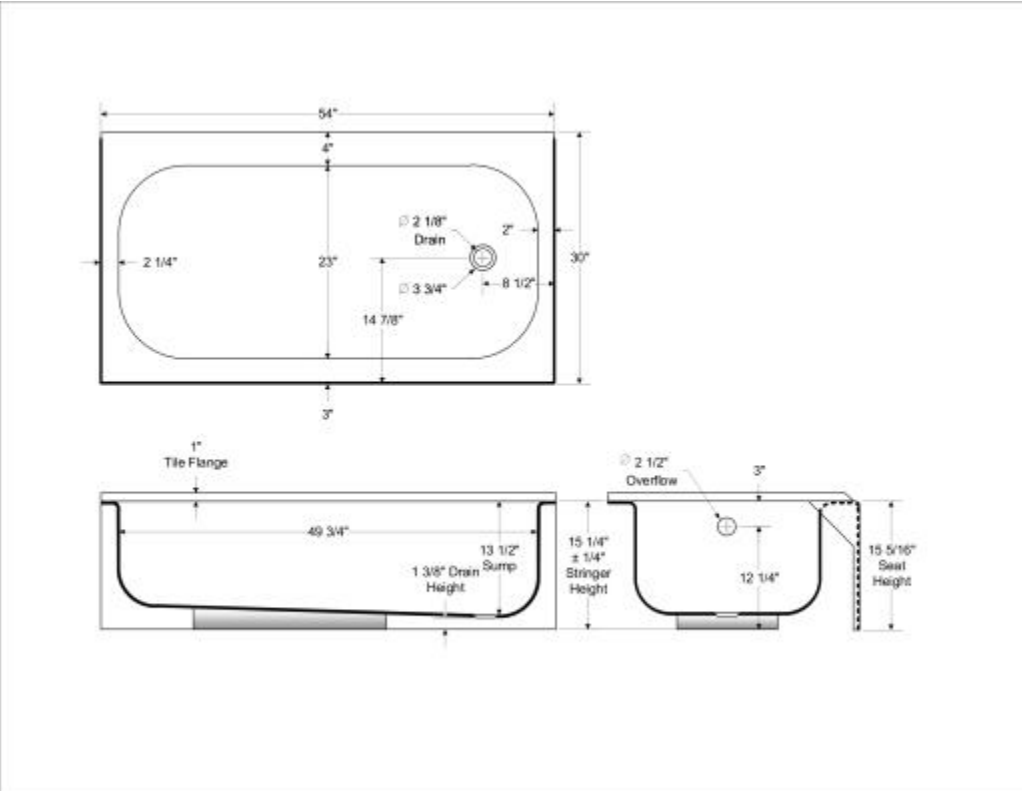

4-1/2' SynIron 1 54 x 30 Porcelain Enamel Alcove Bathtub

Model number:

011-3388-00

Dimensions: 54" x 30" x 15.25"

Installation: Alcove

Material: Porcelain Enamel

Standard Features:

- Space Saving Convenience and SynIron 1 BackingSub-compact one-piece design for space saving convenience
- Fully bonded support pad
- Great choice for bath and shower use where space is at a premium
- Available in left or right hand with slip-resistant bottom

4-1/2' SynIron 1 54 x 30 Porcelain Enamel Alcove Bathtub

Model number:

011-3388-00

Dimensions: 54" x 30" x 15.25"

Installation: Alcove

Material: Porcelain Enamel

Dimensions

54 x 30 x 15 1/4 In.
(1372 x 762 x 387 mm)

Water Capacity

28.73 gallons - 130 1/2 liters

Weight

72 lbs - 32 3/4 kg

Bathing Well

49 3/4 In. x 23 In.
(1264 mm x 584 mm)

Deep Sump Height

13.5 In. - 343 mm

Deck Width

30 In. - 762 mm

Drain location:

Left

Right

Project: _____

Contractor: _____

Representative: _____