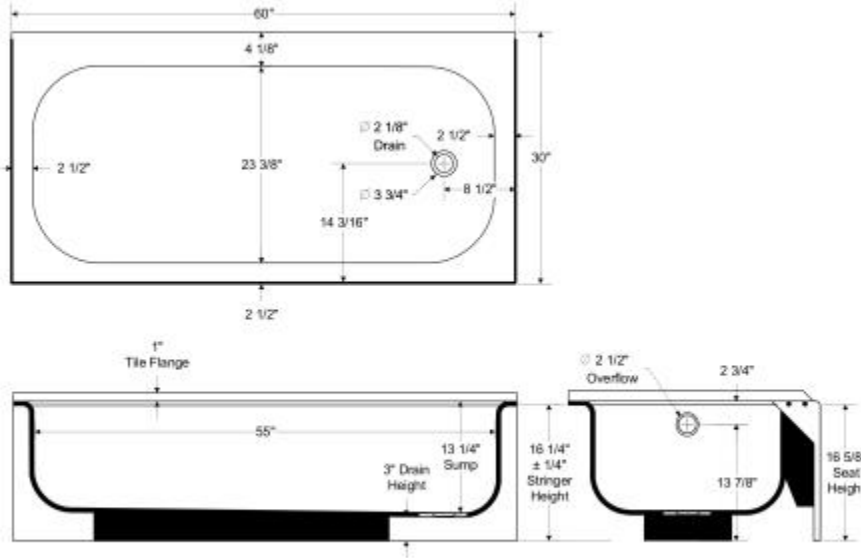

5' SynIron 1 AFR 60 x 30 Porcelain Enamel Alcove Bathtub

Model number:

011-3380-00

Dimensions: 60" x 30" x 16.625"

Installation: Alcove

Material: Porcelain Enamel

Standard Features:

- Aloha AFR Bathtub with SynIron 1 Sprayed Backing Modern functional recess design
- Straight front and straight tiling edges
- One piece construction with acid resistant porcelain enamel finish
- Free-standing on full-length noise-absorbing/support pad

5' SynIron 1 AFR 60 x 30 Porcelain Enamel Alcove Bathtub

Model number:

011-3380-00

Dimensions: 60" x 30" x 16.625"

Installation: Alcove

Material: Porcelain Enamel

Dimensions

60 x 30 x 16 3/4 In.
(1524 x 762 x 422 mm)

Water Capacity

34.97 gallons - 159 liters

Weight

81 lbs - 36 3/4 kg

Bathing Well

55 In. x 23 1/2 In.
(1397 mm x 594 mm)

Deep Sump Height

13.25 In. - 337 mm

Deck Width

30 In. - 762 mm

Drain location:

Left

Right

Project:

Contractor:

Representative: