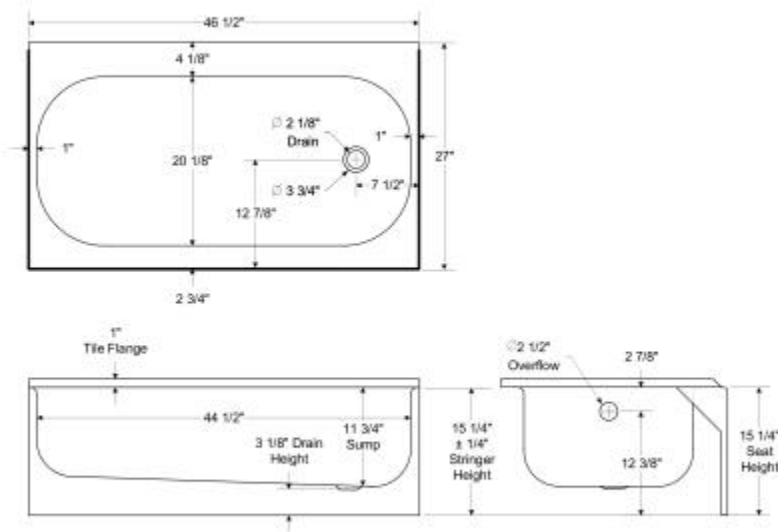

Honolulu 46.5 x 27 Porcelain Enamel Alcove Bathtub

Model number:

011-3378-00

Dimensions: 46.5" x 27" x 15.25"

Installation: Alcove

Material: Porcelain Enamel

Standard Features:

- Space Saving Convenience Sub-compact one-piece design for space saving convenience
- Great choice for bath and shower use where space is at a premium
- Available in left or right hand with slip-resistant bottom
- Also available in Syniron™ 1 - sprayed application

Honolulu 46.5 x 27 Porcelain Enamel Alcove Bathtub

Model number:

011-3378-00

Dimensions: 46.5" x 27" x 15.25"

Installation: Alcove

Material: Porcelain Enamel

Dimensions

46 1/2 x 27 x 15 1/4 In.
(1181 x 686 x 387 mm)

Water Capacity

20.82 gallons - 94 3/4 liters

Weight

53 lbs - 24 kg

Bathing Well

44 1/2 In. x 20 1/4 In.
(1130 mm x 511 mm)

Deep Sump Height

11.75 In. - 298 mm

Deck Width

27 In. - 686 mm

Drain location:

Left

Right

Project:

Contractor:

Representative: