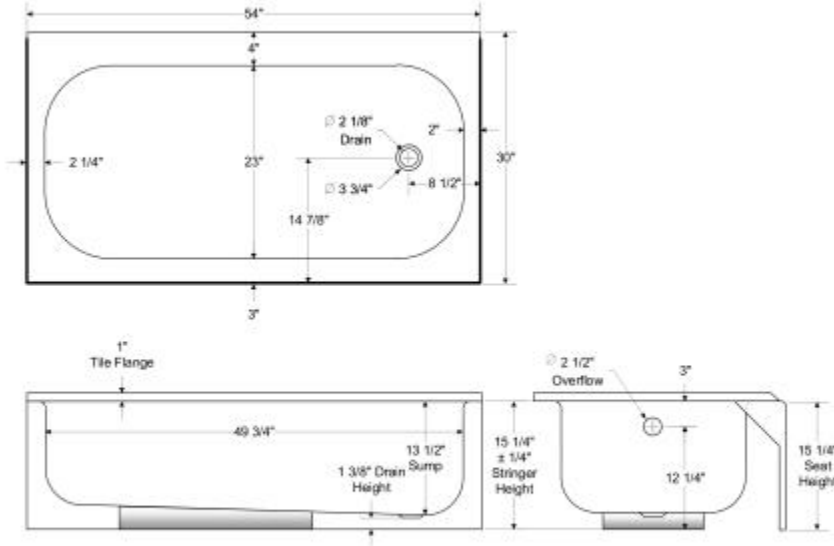

Kona 54 x 30 Porcelain Enamel Alcove Bathtub

Model number:

011-3302-00

Dimensions: 54" x 30" x 15.25"

Installation: Alcove

Material: Porcelain Enamel

Standard Features:

- Space Saving Convenience Compact one-piece design
- Fully bonded support pad
- Great choice for bath and shower use where space is at a premium
- Available in left or right hand with slip-resistant bottom

Kona 54 x 30 Porcelain Enamel Alcove Bathtub

Model number:

011-3302-00

Dimensions: 54" x 30" x 15.25"

Installation: Alcove

Material: Porcelain Enamel

Dimensions

54 x 30 x 15 1/4 In.
(1372 x 762 x 387 mm)

Water Capacity

28.31 gallons - 128 3/4 liters

Weight

66 lbs - 30 kg

Bathing Well

49 3/4 In. x 23 In.
(1264 mm x 584 mm)

Deep Sump Height

13.5 In. - 343 mm

Deck Width

30 In. - 762 mm

Drain location:

Left

Right

Project:

Contractor:

Representative: