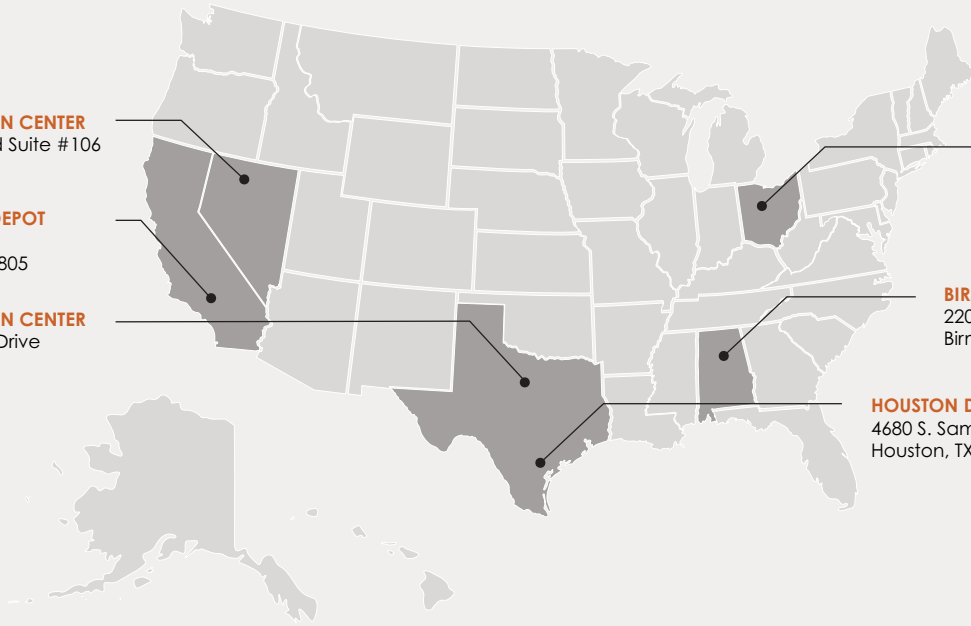

## LOCATIONS

**SPARKS DISTRIBUTION CENTER**  
200 Vista Boulevard Suite #106  
Sparks, NV 89434

**LONG BEACH PIPE DEPOT**  
2396 E. Artesia Blvd  
Long Beach, CA 90805

**DALLAS DISTRIBUTION CENTER**  
10614 King William Drive  
Dallas, TX 75220

**CLEVELAND HEADQUARTERS**  
One Merit Drive/PO Box 43127  
Cleveland, OH 44143

**BIRMINGHAM DISTRIBUTION CENTER**  
220 Oxmoor Court  
Birmingham, AL 35209

**HOUSTON DISTRIBUTION CENTER**  
4680 S. Sam Houston Pkwy W, Suite 120  
Houston, TX 77053