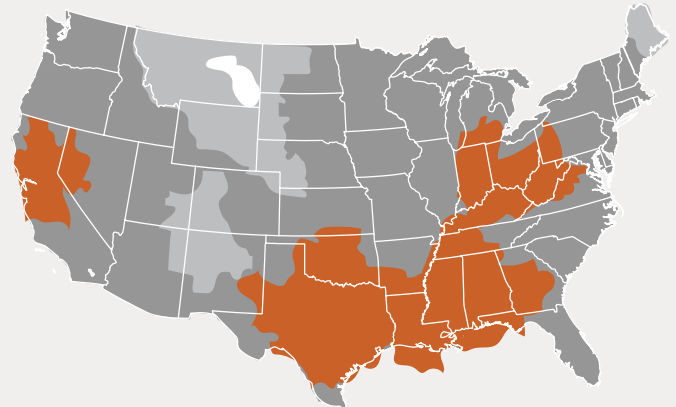

FedEx

1 Day   2 Days   3 Days   4 Days

*FedEx is Merit's Primary Carrier

LEARN MORE

800.726.9800

Follow us on

www.meritbrass.com
www.mbwebxpress.com
contactus@meritbrass.com

Merit Brass Headquarters Has An ISO 9001:2015 Registered Quality Management System