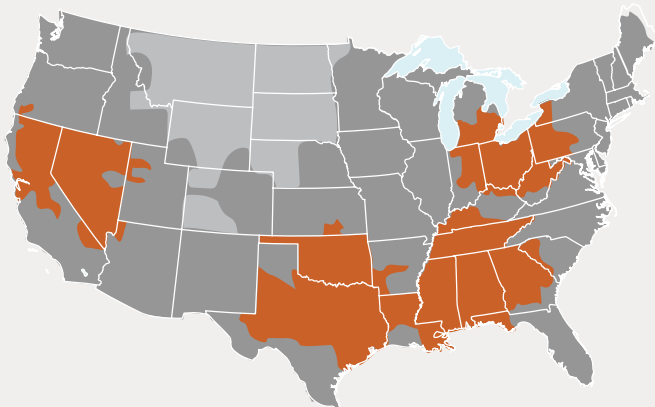

SHIPPING TIMES

UPS

1 Day   2 Days   3 Days