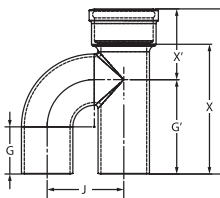

PART NO. SV 115

Double Wye with 2" Side Opening

Size	G	H	X	X'	Weight
4 x 4	5 1/4	10	12	6 3/4	31.7

PART NO. SV 134

Vent Branch

Size	X	X'	J	G	G'	Weight
4	11	6	6 1/2	4	8	19.6

PART NO. SV 135

"H" Branch

Size	X	X'	J	G	Weight
4 x 3	12 3/16	7 9/16	6	4 1/2	18.1
4	13 15/16	8 11/16	6 1/2	5 1/4	20.8

PART NO. SV 137

Bar Grate with Legs

Size	G	X	Weight
4	3	4 3/4	1.3

PART NO. SV 141

45° Offset

Size/Offset	X	G'	J	Weight
4 x 4	11	4	4	12.1
4 x 6	13	4	6	13.8
4 x 8	15	4	8	16.1