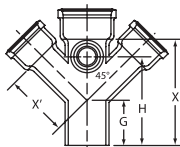

PART NO. SV 115

Double Wye with 2" Side Opening

Size	G	H	X	X'	Weight
4 x 4	5 1/4	10	12	6 3/4	31.7

PART NO. SV 134

Vent Branch

Size	X	X'	J	G	G'	Weight
4	11	6	6 1/2	4	8	19.6

PART NO. SV 135

"H" Branch

Size	X	X'	J	G	Weight
4 x 3	12 3/16	7 9/16	6	4 1/2	18.1
4	13 15/16	8 11/16	6 1/2	5 1/4	20.8

PART NO. SV 137

Bar Grate with Legs

Size	G	X	Weight
4	3	4 3/4	1.3

PART NO. SV 141

45° Offset

Size/Offset	X	G'	J	Weight
4 x 4	11	4	4	12.1
4 x 6	13	4	6	13.8
4 x 8	15	4	8	16.1