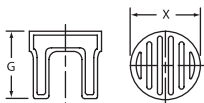

PART NO. SV 115

Double Wye with 2" Side Opening

Size	G	H	X	X'	Weight
4 x 4	5 1/4	10	12	6 3/4	31.7

PART NO. SV 134

Vent Branch

Size	X	X'	J	G	G'	Weight
4	11	6	6 1/2	4	8	19.6

PART NO. SV 135

"H" Branch

Size	X	X'	J	G	Weight
4 x 3	12 3/16	7 9/16	6	4 1/2	18.1
4	13 15/16	8 11/16	6 1/2	5 1/4	20.8

PART NO. SV 137

Bar Grate with Legs

Size	G	X	Weight
4	3	4 3/4	1.3

PART NO. SV 141

45° Offset

Size/Offset	X	G'	J	Weight
4 x 4	11	4	4	12.1
4 x 6	13	4	6	13.8
4 x 8	15	4	8	16.1