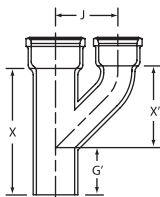

PART NO. SV 115

Double Wye with 2" Side Opening

Size	G	H	X	X'	Weight
4 x 4	5 1/4	10	12	6 3/4	31.7

PART NO. SV 134

Vent Branch

Size	X	X'	J	G	G'	Weight
4	11	6	6 1/2	4	8	19.6

PART NO. SV 135

"H" Branch

Size	X	X'	J	G	Weight
4 x 3	12 3/16	7 9/16	6	4 1/2	18.1
4	13 15/16	8 11/16	6 1/2	5 1/4	20.8

PART NO. SV 137

Bar Grate with Legs

Size	G	X	Weight
4	3	4 3/4	1.3

PART NO. SV 141

45° Offset

Size/Offset	X	G'	J	Weight
4 x 4	11	4	4	12.1
4 x 6	13	4	6	13.8
4 x 8	15	4	8	16.1