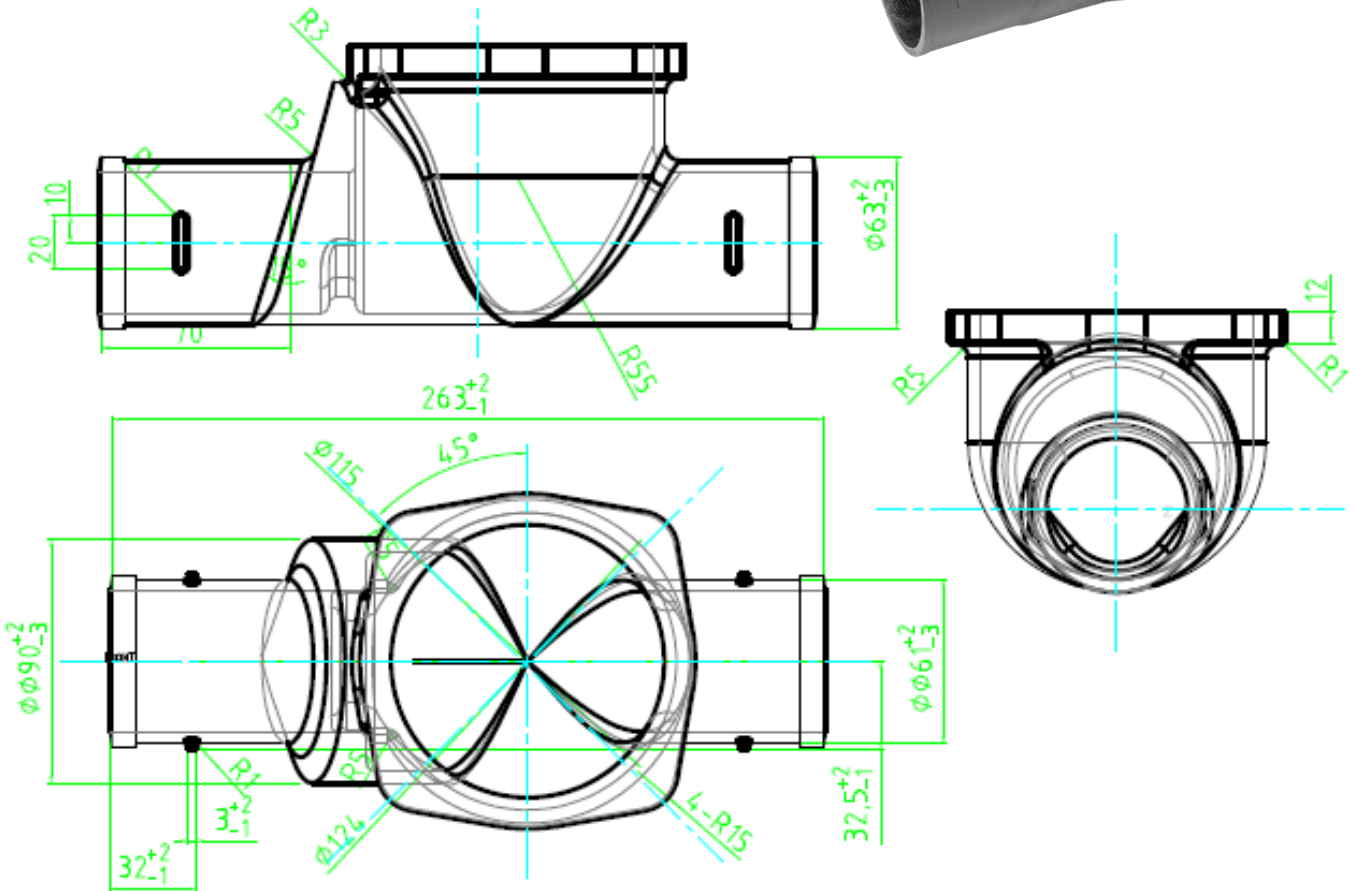

CIBWV No Hub Backwater Valve

Specification Sheet

FEATURES & BENEFITS

- Material - Cast Iron
- Finish – Black
- Brass Flapper
- Sizes 2" - 4"

Part #	Size
CIBWV08	2"
CIBWV10	3"
CIBWV11	4"

CIBWV08

CIBWV No Hub Backwater Valve

Specification Sheet

FEATURES & BENEFITS

- Material - Cast Iron
- Finish – Black
- Brass Flapper
- Sizes 2" - 4"

Part #	Size
CIBWV08	2"
CIBWV10	3"
CIBWV11	4"

CIBWV10

CIBWV No Hub Backwater Valve

Specification Sheet

FEATURES & BENEFITS

- Material - Cast Iron
- Finish – Black
- Brass Flapper
- Sizes 2" - 4"

Part #	Size
CIBWV08	2"
CIBWV10	3"
CIBWV11	4"

CIBWV11