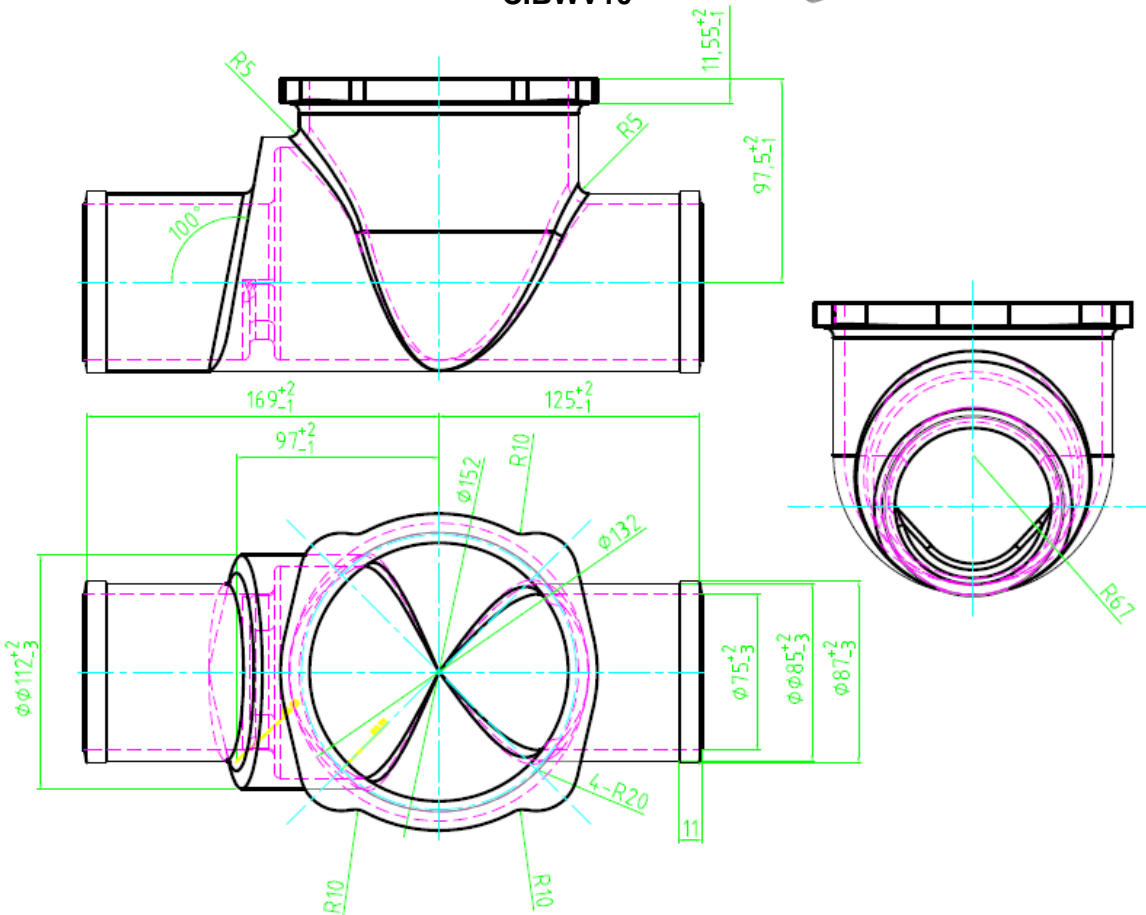

CIBWV No Hub Backwater Valve

Specification Sheet

FEATURES & BENEFITS

- Material - Cast Iron
- Finish – Black
- Brass Flapper
- Sizes 2" - 4"

Part #	Size
CIBWV08	2"
CIBWV10	3"
CIBWV11	4"

CIBWV08

CIBWV No Hub Backwater Valve

Specification Sheet

FEATURES & BENEFITS

- Material - Cast Iron
- Finish – Black
- Brass Flapper
- Sizes 2" - 4"

Part #	Size
CIBWV08	2"
CIBWV10	3"
CIBWV11	4"

CIBWV10

CIBWV No Hub Backwater Valve

Specification Sheet

FEATURES & BENEFITS

- Material - Cast Iron
- Finish – Black
- Brass Flapper
- Sizes 2" - 4"

Part #	Size
CIBWV08	2"
CIBWV10	3"
CIBWV11	4"

CIBWV11