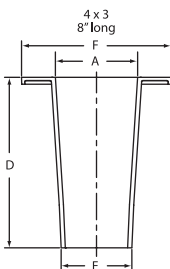

PART NO. NH 54

Two-Way Baffle Cleanout

Size	D	F	Weight
3 x 3 x 4	15	9	15.1
4 x 4 x 4	18 ³ / ₈	9 ¹ / ₂	24.2

PART NO. NH 56

Notched and Slotted Closet Collar

Size	D	E	F	A	Weight
4 x 3	3 ¹ / ₂	3 ³ / ₈	7 ¹ / ₄	4 ⁷ / ₃₂	3.3
4 x 3	8	3 ²⁷ / ₆₄	7 ¹ / ₄	4	6.0
4 x 4	4	4 ³ / ₈	7 ¹ / ₄	4 ⁹ / ₆₄	4.8
4 x 4	8	4 ³ / ₈	7 ¹ / ₄	4 ⁷ / ₃₂	7.2

PART NO. NH 57

Horizontal Twin Tapped Tee

Size	A	D	F	H	Weight
3 x 1 ¹ / ₂	1 ³ / ₈	4	7	3	7.1
4 x 1 ¹ / ₂	1 ³ / ₈	4	7	3	7.5

N O - H U B