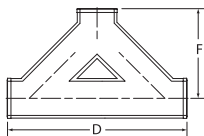

PART NO. NH 54

Two-Way Baffle Cleanout

Size	D	F	Weight
3 x 3 x 4	15	9	15.1
4 x 4 x 4	18 ³ / ₈	9 ¹ / ₂	24.2

PART NO. NH 56

Notched and Slotted Closet Collar

Size	D	E	F	A	Weight
4 x 3	3 ¹ / ₂	3 ³ / ₈	7 ¹ / ₄	4 ⁷ / ₃₂	3.3
4 x 3	8	3 ²⁷ / ₆₄	7 ¹ / ₄	4	6.0
4 x 4	4	4 ³ / ₈	7 ¹ / ₄	4 ⁹ / ₆₄	4.8
4 x 4	8	4 ³ / ₈	7 ¹ / ₄	4 ⁷ / ₃₂	7.2

PART NO. NH 57

Horizontal Twin Tapped Tee

Size	A	D	F	H	Weight
3 x 1 ¹ / ₂	1 ³ / ₈	4	7	3	7.1
4 x 1 ¹ / ₂	1 ³ / ₈	4	7	3	7.5

N O - H U B