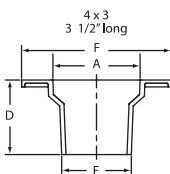

PART NO. NH 54

Two-Way Baffle Cleanout

Size	D	F	Weight
3 x 3 x 4	15	9	15.1
4 x 4 x 4	18 ³ / ₈	9 ¹ / ₂	24.2

PART NO. NH 56

Notched and Slotted Closet Collar

Size	D	E	F	A	Weight
4 x 3	3 ¹ / ₂	3 ³ / ₈	7 ¹ / ₄	4 ⁷ / ₃₂	3.3
4 x 3	8	3 ²⁷ / ₆₄	7 ¹ / ₄	4	6.0
4 x 4	4	4 ³ / ₈	7 ¹ / ₄	4 ⁹ / ₆₄	4.8
4 x 4	8	4 ³ / ₈	7 ¹ / ₄	4 ⁷ / ₃₂	7.2

PART NO. NH 57

Horizontal Twin Tapped Tee

Size	A	D	F	H	Weight
3 x 1 ¹ / ₂	1 ³ / ₈	4	7	3	7.1
4 x 1 ¹ / ₂	1 ³ / ₈	4	7	3	7.5

N O - H U B