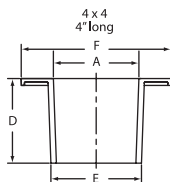

PART NO. NH 54

Two-Way Baffle Cleanout

Size	D	F	Weight
3 x 3 x 4	15	9	15.1
4 x 4 x 4	18 ³ / ₈	9 ¹ / ₂	24.2

PART NO. NH 56

Notched and Slotted Closet Collar

Size	D	E	F	A	Weight
4 x 3	3 ¹ / ₂	3 ³ / ₈	7 ¹ / ₄	4 ⁷ / ₃₂	3.3
4 x 3	8	3 ²⁷ / ₆₄	7 ¹ / ₄	4	6.0
4 x 4	4	4 ³ / ₈	7 ¹ / ₄	4 ⁹ / ₆₄	4.8
4 x 4	8	4 ³ / ₈	7 ¹ / ₄	4 ⁷ / ₃₂	7.2

PART NO. NH 57

Horizontal Twin Tapped Tee

Size	A	D	F	H	Weight
3 x 1 ¹ / ₂	1 ³ / ₈	4	7	3	7.1
4 x 1 ¹ / ₂	1 ³ / ₈	4	7	3	7.5

N O - H U B