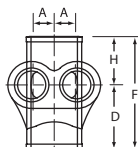

PART NO. NH 54

Two-Way Baffle Cleanout

Size	D	F	Weight
3 x 3 x 4	15	9	15.1
4 x 4 x 4	18 ³ / ₈	9 ¹ / ₂	24.2

PART NO. NH 56

Notched and Slotted Closet Collar

Size	D	E	F	A	Weight
4 x 3	3 ¹ / ₂	3 ³ / ₈	7 ¹ / ₄	4 ⁷ / ₃₂	3.3
4 x 3	8	3 ²⁷ / ₆₄	7 ¹ / ₄	4	6.0
4 x 4	4	4 ³ / ₈	7 ¹ / ₄	4 ⁹ / ₆₄	4.8
4 x 4	8	4 ³ / ₈	7 ¹ / ₄	4 ⁷ / ₃₂	7.2

PART NO. NH 57

Horizontal Twin Tapped Tee

Size	A	D	F	H	Weight
3 x 1 ¹ / ₂	1 ³ / ₈	4	7	3	7.1
4 x 1 ¹ / ₂	1 ³ / ₈	4	7	3	7.5

N O - H U B