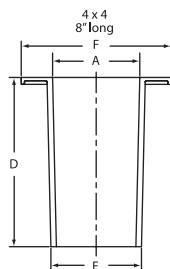

PART NO. NH 54

Two-Way Baffle Cleanout

Size	D	F	Weight
3 x 3 x 4	15	9	15.1
4 x 4 x 4	18 ³ / ₈	9 ¹ / ₂	24.2

PART NO. NH 56

Notched and Slotted Closet Collar

Size	D	E	F	A	Weight
4 x 3	3 ¹ / ₂	3 ³ / ₈	7 ¹ / ₄	4 ⁷ / ₃₂	3.3
4 x 3	8	3 ²⁷ / ₆₄	7 ¹ / ₄	4	6.0
4 x 4	4	4 ³ / ₈	7 ¹ / ₄	4 ⁹ / ₆₄	4.8
4 x 4	8	4 ³ / ₈	7 ¹ / ₄	4 ⁷ / ₃₂	7.2

PART NO. NH 57

Horizontal Twin Tapped Tee

Size	A	D	F	H	Weight
3 x 1 ¹ / ₂	1 ³ / ₈	4	7	3	7.1
4 x 1 ¹ / ₂	1 ³ / ₈	4	7	3	7.5

N O - H U B