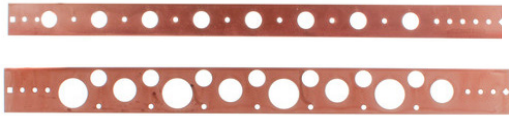

Copper Stub Bracket

Steel Bracket

NEW

- Copper-Bonded, Steel Bracket
- Ideal for lavatory and water closet

PART #	SIZE	INNER	MASTER
STB-C201	1/2" x 20"	1	50
STB-C202	1/2",3/4",1" x 20"	1	50

Open Mesh Abrasive Cloth

RAVEN
SPECIALTY PRODUCTS

Premium Grade • Water Proof • Heat Resistant

NEW

- 180 Grit
- Superior sharpness and wear and tear resistance
- Easily filtering out debris or saw dust

PART #	SIZE / DESCRIPTION	INNER	MASTER
OMSC5	1.5" x 5 Yard	1	100
OMSC10	1.5" x 10 Yard	1	24

Copper Cleaning Brush

Plastic Handle

PART #	SIZE / DESCRIPTION	INNER	MASTER
5038	3/8"	12	240
5012	1/2"	12	240
5034	3/4"	12	240
5001	1"	12	240
50114	1-1/4"	12	144
50112	1-1/2"	12	144
5002	2"	12	144
50212	2-1/2"	12	144
5003	3"	12	144