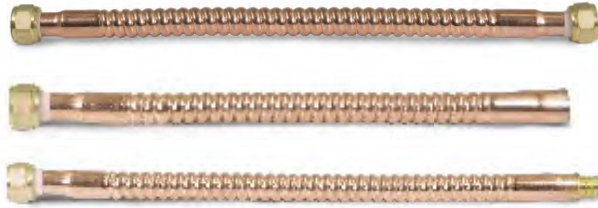

# WATER HEATER CONNECTORS

## Water Heater Connectors

**FLEXTRON**

Maximized Corrosion Resistance • Lead Free Compliant

### Copper Corrugated

PART #	END TYPE	LENGTH	SIZE	INNER	MASTER
FTWC-C34-18A	FIP	18	3/4" FIP x 3/4" FIP	1	25
FTWC-C34-24A	FIP	24	3/4" FIP x 3/4" FIP	1	25
FTWC-C34-18E	SWEAT	18	3/4" FIP x 3/4" SWT	1	25
FTWC-C34-24E	SWEAT	24	3/4" FIP x 3/4" SWT	1	25
FTWC-C34-18F	PEX	18	3/4" FIP x 3/4" PEX	1	25
FTWC-C34-24F	PEX	24	3/4" FIP x 3/4" PEX	1	25

### Stainless Steel Braided

PART #	END TYPE	LENGTH	SIZE	INNER	MASTER
FTWC-B34-18A	FIP	18	3/4" FIP x 3/4" FIP	1	25
FTWC-B34-24A	FIP	24	3/4" FIP x 3/4" FIP	1	25
FTWC-B34-24D	FIP	24	3/4" FIP x 1" FIP	1	25
FTWC-B34-18B	MIP	18	3/4" FIP x 3/4" MIP	1	25
FTWC-B34-15C	PUSH	15	3/4" FIP x 3/4" PUSH	1	25
FTWC-B34-18C	PUSH	18	3/4" FIP x 3/4" PUSH	1	25