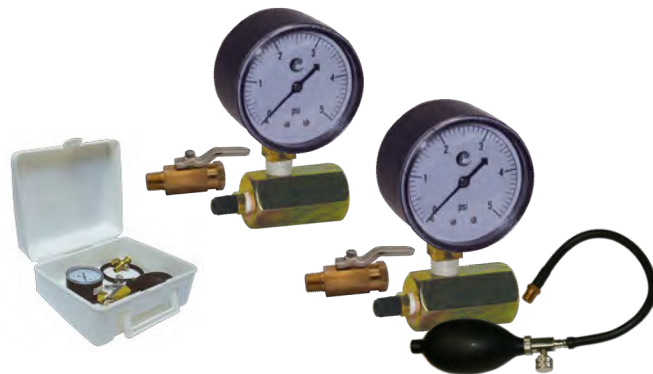

### Stainless Steel Corrugated

PART #	END TYPE	LENGTH	SIZE	INNER	MASTER
FTWC-S34-12A	FIP	12	3/4" FIP x 3/4" FIP	1	25
FTWC-S34-15A	FIP	15	3/4" FIP x 3/4" FIP	1	25
FTWC-S34-18A	FIP	18	3/4" FIP x 3/4" FIP	1	25
FTWC-S34-24A	FIP	24	3/4" FIP x 3/4" FIP	1	25
FTWC-S34-18D	FIP	18	3/4" FIP x 1" FIP	1	25
FTWC-S34-24D	FIP	24	3/4" FIP x 1" FIP	1	25
FTWC-S01-12H	FIP	12	1" FIP X 1" FIP	1	25
FTWC-S01-18H	FIP	18	1" FIP X 1" FIP	1	25
FTWC-S01-24H	FIP	24	1" IFIP X 1" FIP	1	25
FTWC-S34-18E	SWEAT	18	3/4" FIP X 3/4" SWT	1	25
FTWC-S34-24E	SWEAT	24	3/4" FIP X 3/4" SWT	1	25
FTWC-S34-18F	PEX	18	3/4" FIP x 3/4" PEX	1	25
FTWC-S34-18C	PUSH	18	3/4" FIP x 3/4" PUSH	1	25
FTWC-S34-24C	PUSH	24	3/4" FIP x 3/4" PUSH	1	25

## Gas Test Kit

Low Pressure • Furnished With Hexagonal Test Block

PART #	SIZE / DESCRIPTION	INNER	MASTER
5205	5 PSI Low Pressure Gas Test Kit	1	25
5210	10 PSI Low Pressure Gas Test Kit	1	25
5215	15 PSI Low Pressure Gas Test Kit	1	25
5230	30 PSI Low Pressure Gas Test Kit	1	25

### With Hand Pump

PART #	SIZE / DESCRIPTION	INNER	MASTER
52051	5 PSI Low Pressure Gas Test Kit	1	25