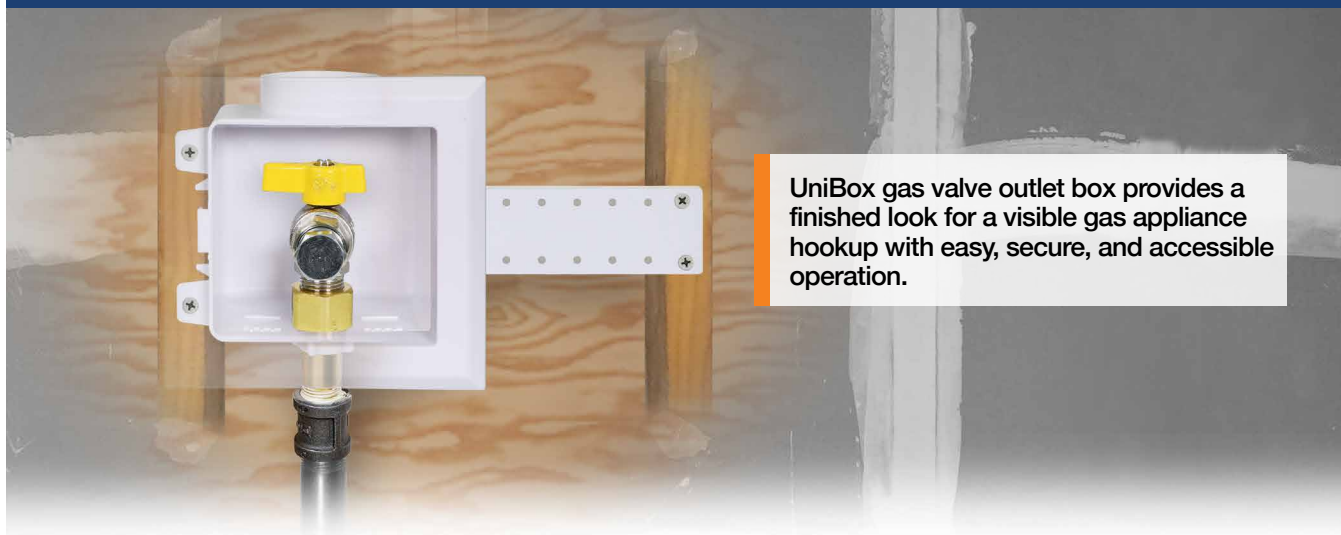

UniBox™
Universal Supply Box

UniBox gas valve outlet box provides a finished look for a visible gas appliance hookup with easy, secure, and accessible operation.

UniBox Gas Valve Outlet Box

Quarter Turn • MIP Connection • Durable ABS Box

- Chrome plated
- Available in 1/2" and 3/4" MIP connection
- Includes valve cap plug
- CSA certification to ANSI Z21.15-1997 / CGA 9.1-M97
- Can be used with CSST or iron pipe gas piping systems

Gas Valve Box Kit