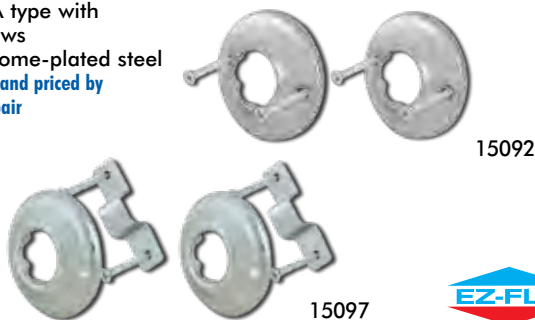

### ADJUSTABLE SHOWER ROD FLANGE

- Sold and priced by the pair

PART #	DESCRIPTION	UNIT ORDER	INN/MAS	PACK
15095	Chrome - ABS	25 Pair	25/100 Pair	BAG
15093	Chrome - Die-Cast	25 Pair	25/100 Pair	BAG

### SHOWER ROD FLANGE

- FHA type with screws
- Chrome-plated steel
- Sold and priced by the pair

PART #	DESCRIPTION	UNIT ORDER	INN/MAS	PACK
15092	Exposed Screw	25 Pair	25/200 Pair	BAG
15097	Concealed Screw	10 Pair	10/200 Pair	BAG

### SHOWER ROD

- Sold in case quantities only

PART #	DESCRIPTION	UNIT ORDER	INN/MAS	PACK
15101	1" x 5' Length - .025 Gauge Polished Aluminum	50 Rods	-/50	BULK
15120	1" x 5' Length - .025 Gauge Polished Aluminum	10 Rods	-/10	BULK
15103	1" x 6' Length - .025 Gauge Polished Aluminum	50 Rods	-/50	BULK
15121	1" x 6' Length - .025 Gauge Polished Aluminum	10 Rods	-/10	BULK
15099	1" x 5' Length - .012 Gauge Polished Stainless Steel	10 Rods	-/10	BULK

### ADJUSTABLE TENSION SHOWER ROD

- Spring tension bar adjusts up to 72"
- Rubber end caps prevent scratching of wallpaper or paint
- Sold in case quantities only

PART #	DESCRIPTION	UNIT ORDER	INN/MAS	PACK
15123	Polished Chrome	20	-/20	BOX
15124	White	20	-/20	BOX