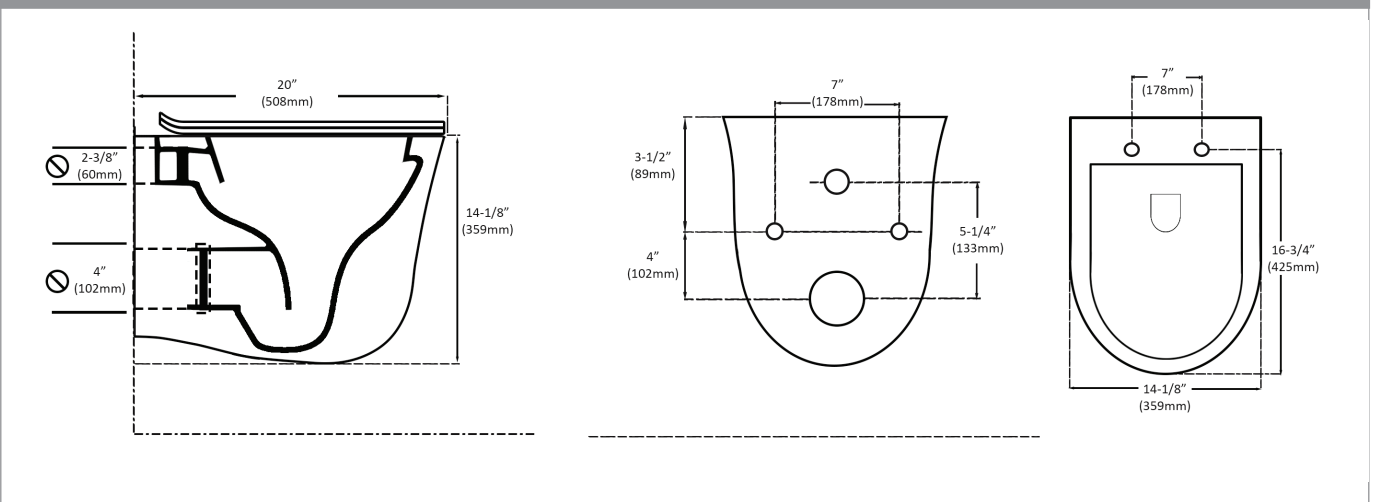

LILY
Wallhung Toilet
C-5510

Product Features

- Vitreous china wallhung toilet bowl
- European elongated bowl
- MicroGlaze™ anti-microbial, stain-resistant glaze
- Rimless bowl design
- Fully concealed mounting system - easy to install
- Average water consumption: 1.28 gpf
- 1.6 / 0.8 dual-flush capable

Rimless Flush System

Dimensional Diagram

IMPORTANT: Dimensions are nominal and may vary within the range of tolerance per NSI Standard A112.19.2. These measurements are subject to change. No responsibility is assumed for use of superseded or voided pages.