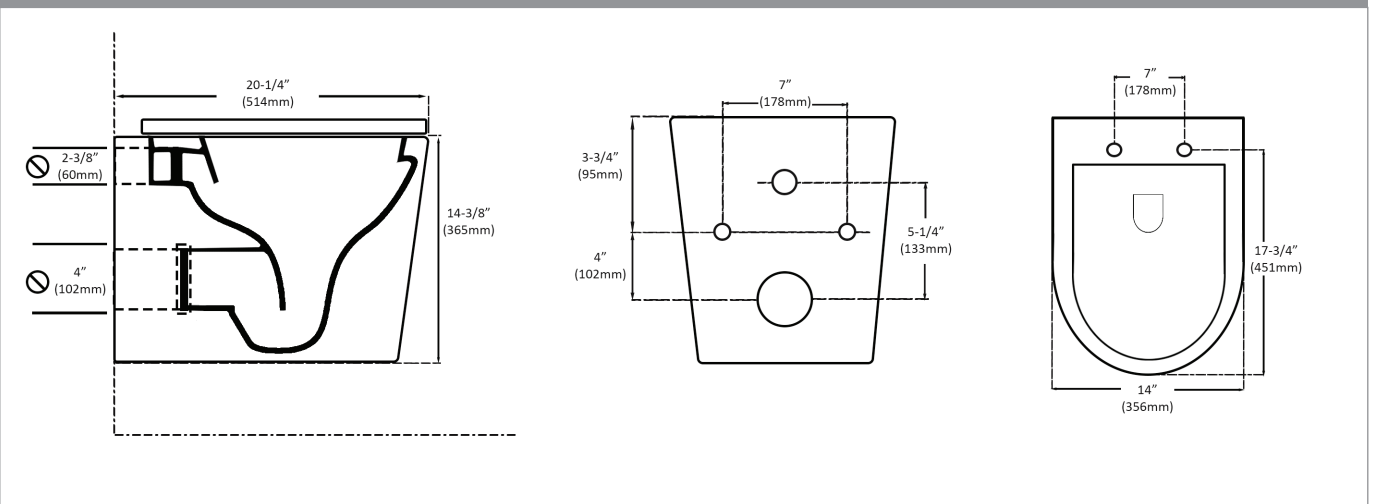

**VISTA**  
**Wallhung Toilet**  
**C-5530**

**Product Features**

- Vitreous china wallhung toilet bowl
- European elongated bowl
- MicroGlaze™ anti-microbial, stain-resistant glaze
- Rimless bowl design
- Fully concealed mounting system - easy to install
- Average water consumption: 1.28 gpf
- 1.6 / 0.8 dual-flush capable

*Rimless Flush System*

**Dimensional Diagram**

**IMPORTANT:** Dimensions are nominal and may vary within the range of tolerance per NSI Standard A112.19.2. These measurements are subject to change. No responsibility is assumed for use of superseded or voided pages.