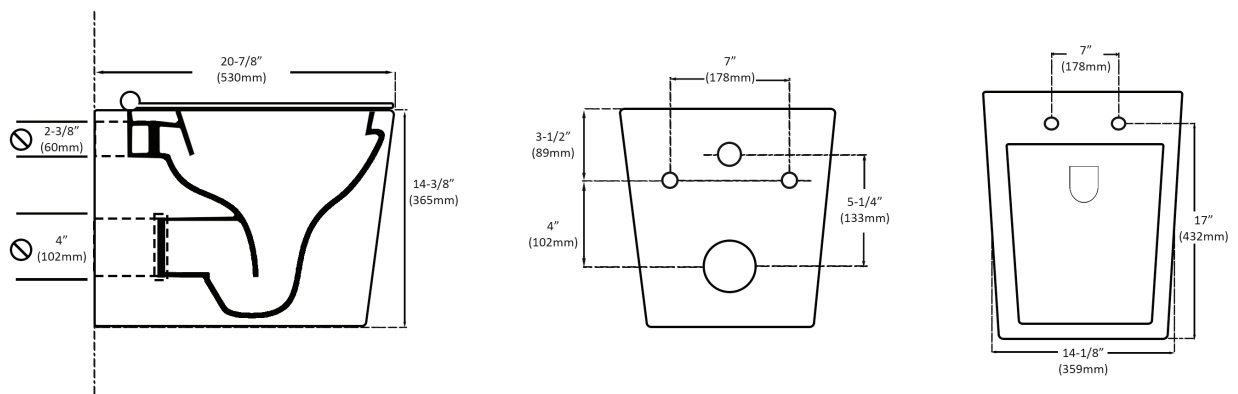

**BAXTER**  
**Wallhung Toilet**  
**C-5570**

**Product Features**

- Vitreous china wallhung toilet bowl
- Square bowl
- MicroGlaze™ anti-microbial, stain-resistant glaze
- Rimless bowl design
- Fully concealed mounting system - easy to install
- Average water consumption: 1.28 gpf
- 1.6 / 0.8 dual-flush capable

*Rimless Flush System*

**Dimensional Diagram**

**IMPORTANT:** Dimensions are nominal and may vary within the range of tolerance per NSI Standard A112.19.2. These measurements are subject to change. No responsibility is assumed for use of superseded or voided pages.