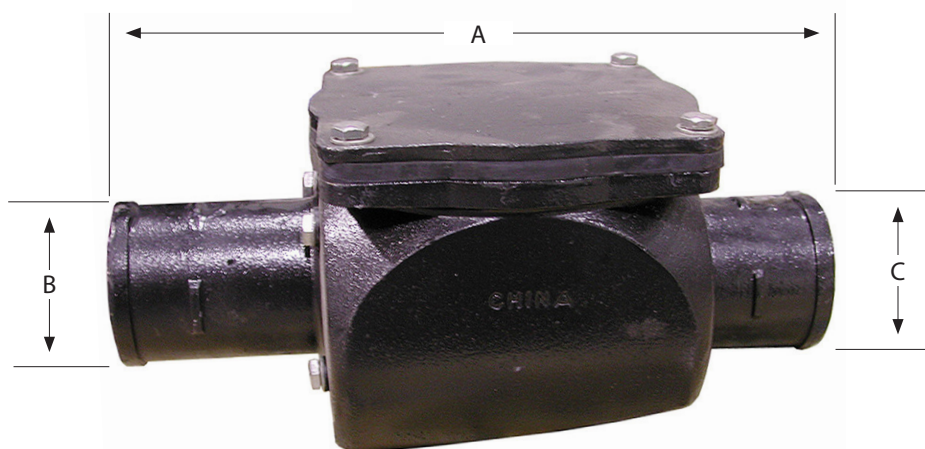

CAST IRON BACKWATER VALVE

- Reduces backflow in drainage system
- All neoprene gaskets
- 300 series stainless bolts and washers
- Repairable in service
- Revolutionary design that works!

Part No.	Size	A	B	C
SERVICE WEIGHT				
B01013	3"	14.77"	3.36"	4.69"
B01014	4"	16.19"	4.37"	5.68"
B01016	6"	21.49"	6.30"	7.69"
NO HUB				
B01002	2"	10.67"	2.44"	2.44"
B01003	3"	12.13"	3.39"	3.39"
B01004	4"	12.41"	4.44"	4.44"
B01006	6"	14.46"	6.36"	6.36"