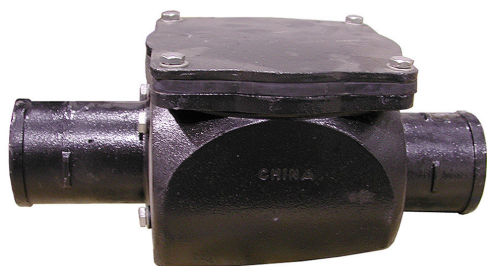

CAST IRON BACKWATER VALVE

- Reduces backflow in drainage system
- All neoprene gaskets
- 300 series stainless bolts and washers
- Repairable in service
- Revolutionary design that works!

Part No.	Size	A	B	C
SERVICE WEIGHT				
B01013	3"	14.77"	3.36"	4.69"
B01014	4"	16.19"	4.37"	5.68"
B01016	6"	21.49"	6.30"	7.69"
NO HUB				
B01002	2"	10.67"	2.44"	2.44"
B01003	3"	12.13"	3.39"	3.39"
B01004	4"	12.41"	4.44"	4.44"
B01006	6"	14.46"	6.36"	6.36"