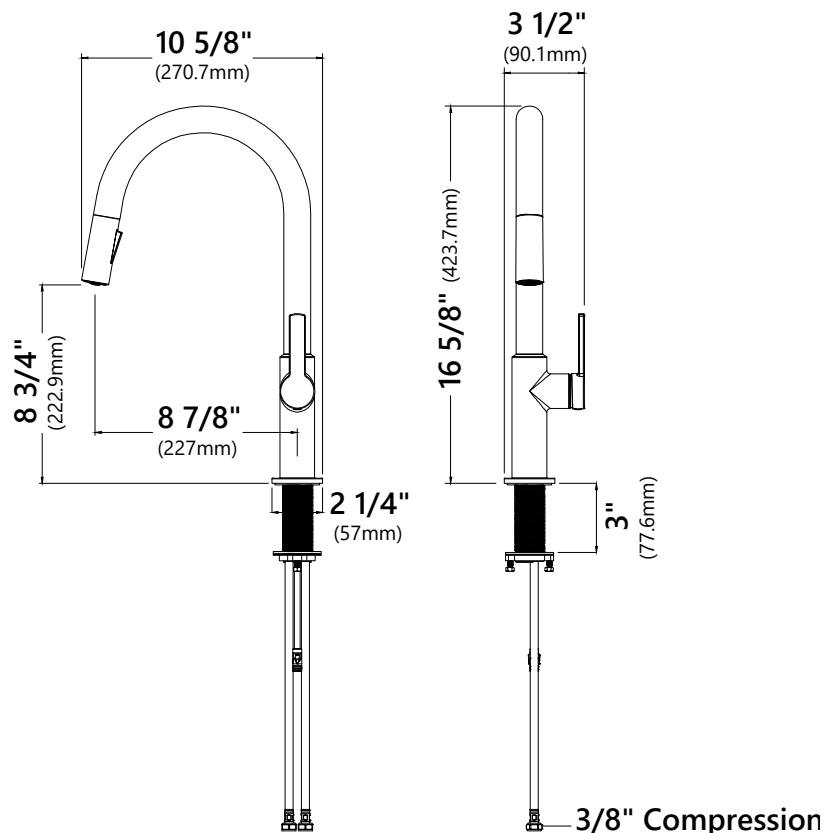

KPF-2820

Single Handle Pull Down Kitchen Faucet

Faucet Dimensions

Overall Height: 16 5/8"

Spout Height: 8 3/4"

Spout Reach: 8 7/8"

Features

- Pull Down Faucet
- Brass Body
- ABS Sprayer
- Lead Free Brass Waterway
- 360° Swivel Spout
- Flow Rate: 1.8 gpm (6.8L/min) @ 60 psi
- Dual Function Sprayhead - Spray/Stream
- 25mm Ceramic Cartridge
- 30" Integrated Nylon Waterlines
- Dome Shaped Screen Washer
- Quick Weight
- Quick Connect Sprayer Hose
- 14" Hose Length
- Connections 3/8" Compression
- Max Deck Thickness: 3"
- TPI of aerator in the Sprayer - M16.5*1

Accessories Included

- Hex Wrench
- Weight

Available Finishes

- Spot Free Stainless Steel
- Matte Black
- Spot Free Antique Champagne Bronze
- Brushed Brass
- Matte Black/Spot Free Black Stainless
- Brushed Brass/Matte Black
- Chrome

CODES/STANDARDS:

Product Certification

cUPC (ASME A112.18.1/CSA B125.1)

NSF/ANSI Standard 61 and 372 certified by IAPMO

AB1953, MASS, CEC, DOE, ADA

NOTE: Some Kitchen Faucets that do not have a pull out or pull down sprayer may be connected to a portable dishwasher. Pull out and pull down faucets should never be connected to portable dishwashers because potential pressure fluctuations during washing cycles cause hose ruptures or leaks.

Warranty

Kraus Limited Lifetime Warranty

see website for details www.kraususa.com

Kraus USA Customer Service

1.800.775.0703 | customerservice@kraususa.com