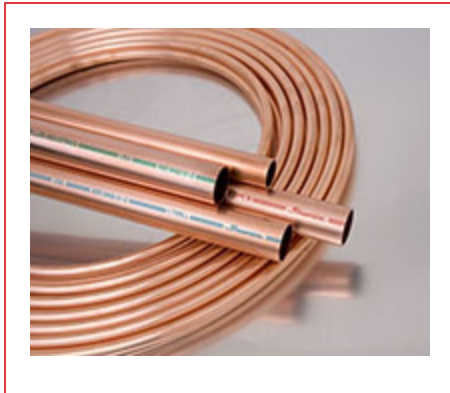

[Specifications](#) | [Dimensions](#) | [Details](#)

Specifications

Type	Type L
Standards	ASTM B88 NSF 61 UNS C12200
Weight	5.38 lb
Material	C12200