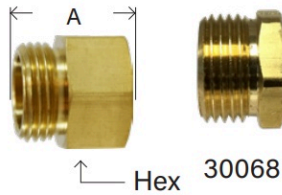

BRASS

GARDEN HOSE

BRASS FITTINGS

RIGID - MGH X FEMALE PIPE

PART #	MGH X FEMALE NPTF	A	HEX	APPROX. WT. LBS.	LIST PRICE
30066	3/4" x 1/4"	1.10	1.06	0.09	---
30067	3/4" x 3/8"	1.09	1.06	0.12	---
30068	3/4" x 1/2"	0.81	1.06	0.10	---
30073	3/4" x 3/4"	1.12	1.18	0.10	---
30074	3/4" x 1"	1.36	1.37	0.19	---

197 18R HU12 H11PP 18A 507 18H 81GH 21503 MF67

RIGID - MGH X MALE PIPE

PART #	MGH X MALE NPTF	A	HEX	APPROX. WT. LBS.	LIST PRICE
30054	3/4" x 1/4"	1.26	1.06	0.12	---
30053	3/4" x 3/8"	1.25	1.06	0.10	---
30058	3/4" x 1/2"	1.31	1.06	0.12	---
30058S*	3/4" x 1/2" SWT				
30063**	3/4" x 3/4" x 1/2"	1.31	1.06	0.13	---
30063BE***	3/4" x 3/4"	1.31	1.06	0.15	---
30063S	3/4" x 3/4" Short	1.10	1.06	0.10	---
30064	3/4" x 1"	1.88	1.37	0.35	---
30065	1" x 1"	1.88	1.37	0.26	---

19R 196 H530 21501 508 HU22 514 71GH 19A

RIGID - MGH X MGH

PART #	MGH X MGH	A	HEX	APPROX. WT. LBS.	LIST PRICE
30098	3/4" x 3/4" (1/2" FIP)	1.22	1.06	0.13	---
30099	3/4" x 3/4"	1.38	1.06	0.15	---
30100*	1" x 3/4"	1.31	1.37	0.21	---

21500 509 75GH 23A H8 19R

* 1-11/2

GARDEN HOSE NUT

PART #	SIZE	A	HEX	APPROX. WT. LBS.	LIST PRICE
30021	Knurled	0.61	1.37 O.D.	0.08	---
30022	Hex Nut	0.62	1.18	0.08	---

94GH GHN1 HNR 21514

Dimension data can change without notice. Please check when dimensions are critical.