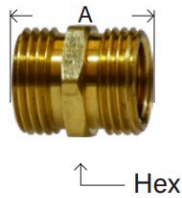

BRASS

GARDEN HOSE

BRASS FITTINGS

RIGID - MGH X FEMALE PIPE

PART #	MGH X FEMALE NPTF	A	HEX	APPROX. WT. LBS.	LIST PRICE
30066	3/4" x 1/4"	1.10	1.06	0.09	---
30067	3/4" x 3/8"	1.09	1.06	0.12	---
30068	3/4" x 1/2"	0.81	1.06	0.10	---
30073	3/4" x 3/4"	1.12	1.18	0.10	---
30074	3/4" x 1"	1.36	1.37	0.19	---

197 18R HU12 H11PP 18A 507 18H 81GH 21503 MF67

RIGID - MGH X MALE PIPE

PART #	MGH X MALE NPTF	A	HEX	APPROX. WT. LBS.	LIST PRICE
30054	3/4" x 1/4"	1.26	1.06	0.12	---
30053	3/4" x 3/8"	1.25	1.06	0.10	---
30058	3/4" x 1/2"	1.31	1.06	0.12	---
30058S*	3/4" x 1/2" SWT				
30063**	3/4" x 3/4" x 1/2"	1.31	1.06	0.13	---
30063BE***	3/4" x 3/4"	1.31	1.06	0.15	---
30063S	3/4" x 3/4" Short	1.10	1.06	0.10	---
30064	3/4" x 1"	1.88	1.37	0.35	---
30065	1" x 1"	1.88	1.37	0.26	---

19R 196 H530 21501 508 HU22 514 71GH 19A

RIGID - MGH X MGH

PART #	MGH X MGH	A	HEX	APPROX. WT. LBS.	LIST PRICE
30098	3/4" x 3/4" (1/2" FIP)	1.22	1.06	0.13	---
30099	3/4" x 3/4"	1.38	1.06	0.15	---
30100*	1" x 3/4"	1.31	1.37	0.21	---

21500 509 75GH 23A H8 19R

* 1-11/2

GARDEN HOSE NUT

PART #	SIZE	A	HEX	APPROX. WT. LBS.	LIST PRICE
30021	Knurled	0.61	1.37 O.D.	0.08	---
30022	Hex Nut	0.62	1.18	0.08	---

94GH GHN1 HNR 21514

Dimension data can change without notice. Please check when dimensions are critical.