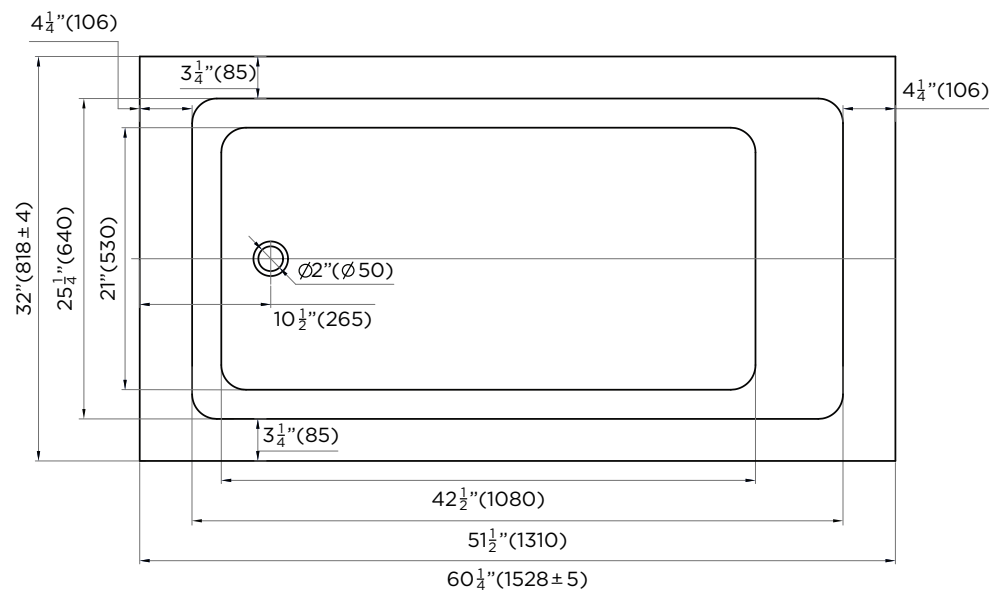

SPECIFICATIONS / TECHNICAL DATA

BATHTUB DROP IN

SOAKING DEPTH: 13 1/2"

ATTENTION! Dimensions may vary by up to 3/8". It is highly recommended to pull all dimensions of actual model for installation and measuring purposes.