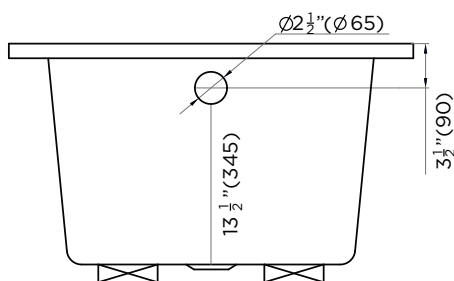

SPECIFICATIONS / TECHNICAL DATA

BATHTUB DROP IN

SOAKING DEPTH: 13 1/2"

ATTENTION! Dimensions may vary by up to 3/8". It is highly recommended to pull all dimensions of actual model for installation and measuring purposes.