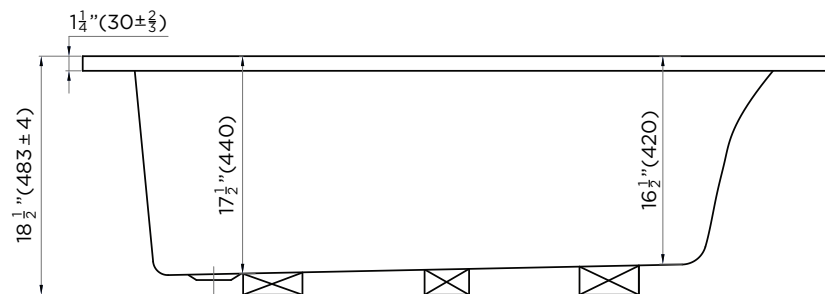

SPECIFICATIONS / TECHNICAL DATA

BATHTUB DROP IN

SOAKING DEPTH: 13 1/2"

ATTENTION! Dimensions may vary by up to 3/8". It is highly recommended to pull all dimensions of actual model for installation and measuring purposes.