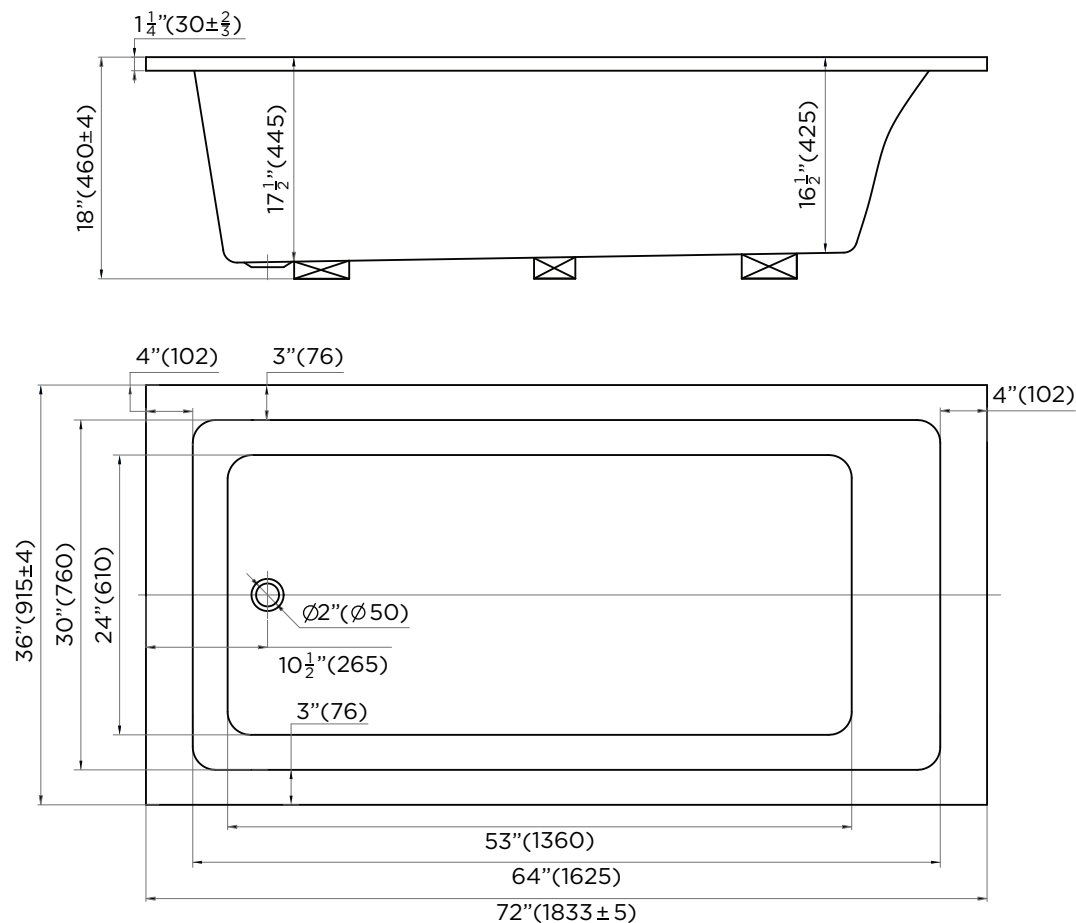

SPECIFICATIONS / TECHNICAL DATA

BATHTUB DROP IN

SOAKING DEPTH: 14"

ATTENTION! Dimensions may vary by up to 3/8". It is highly recommended to pull all dimensions of actual model for installation and measuring purposes.

MODEL# BT105