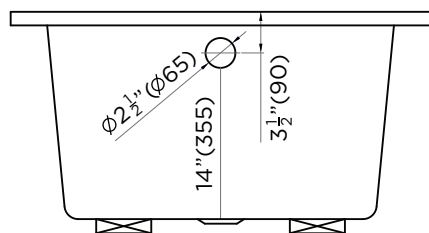

SPECIFICATIONS / TECHNICAL DATA

BATHTUB DROP IN

SOAKING DEPTH: 14"

ATTENTION! Dimensions may vary by up to 3/8". It is highly recommended to pull all dimensions of actual model for installation and measuring purposes.