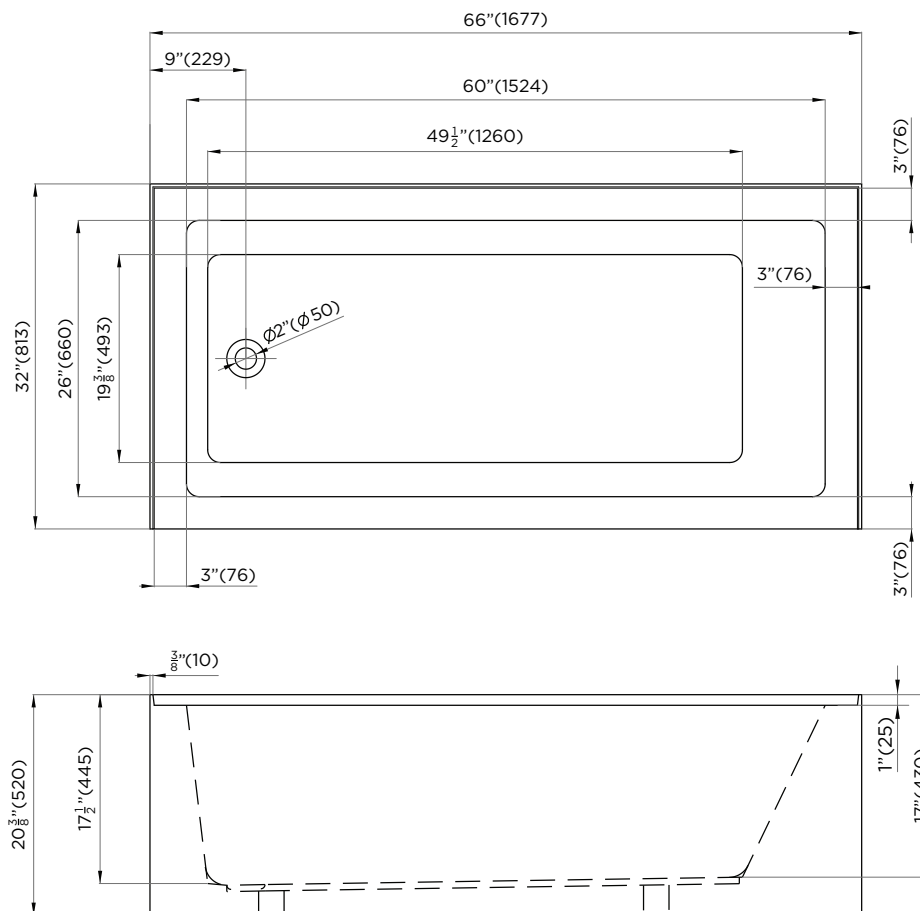

SPECIFICATIONS / TECHNICAL DATA

BATHTUB APRON

SOAKING DEPTH: 13 3/4"

ATTENTION! Dimensions may vary by up to 3/8". It is highly recommended to pull all dimensions of actual model for installation and measuring purposes.

MODEL# BTA103-L