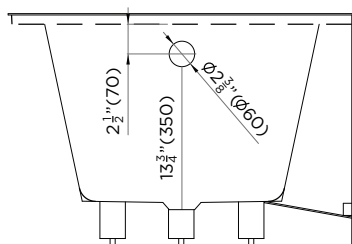

SPECIFICATIONS / TECHNICAL DATA

BATHTUB APRON

SOAKING DEPTH: 13 3/4"

ATTENTION! Dimensions may vary by up to 3/8". It is highly recommended to pull all dimensions of actual model for installation and measuring purposes.