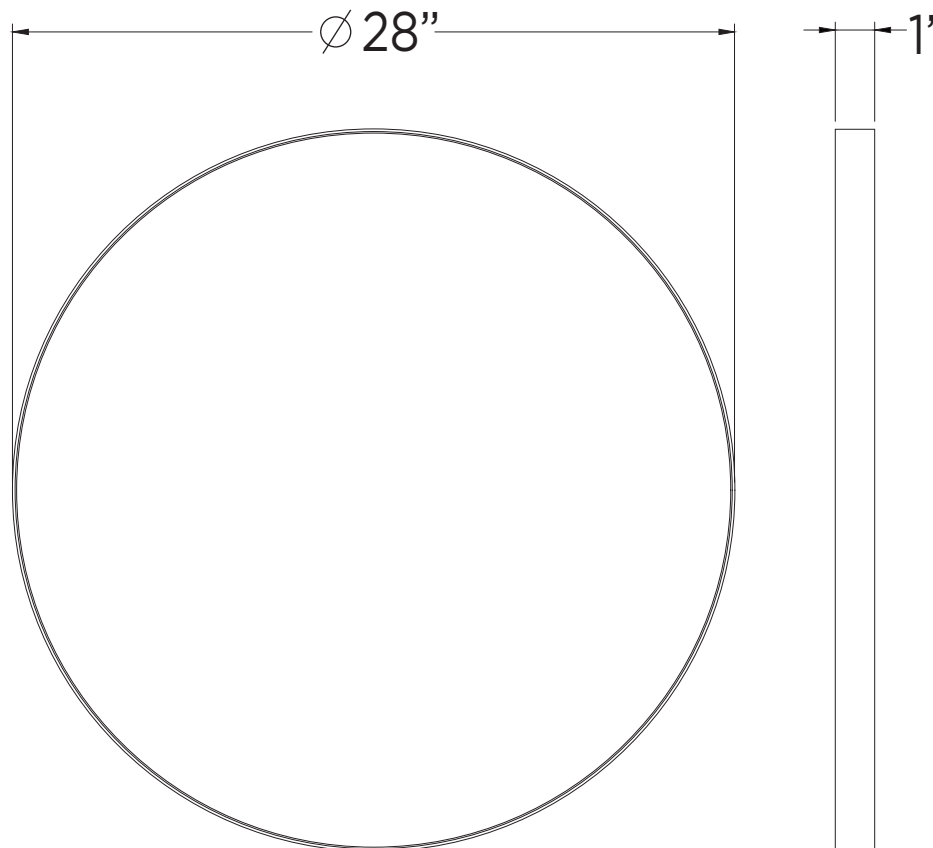

# MIRROR ROUND

**28"**

*ATTENTION! Dimensions may vary by up to 3/8". It is highly recommended to pull all dimensions of actual model for installation and measuring purposes.*

**MODEL# MRD2828**