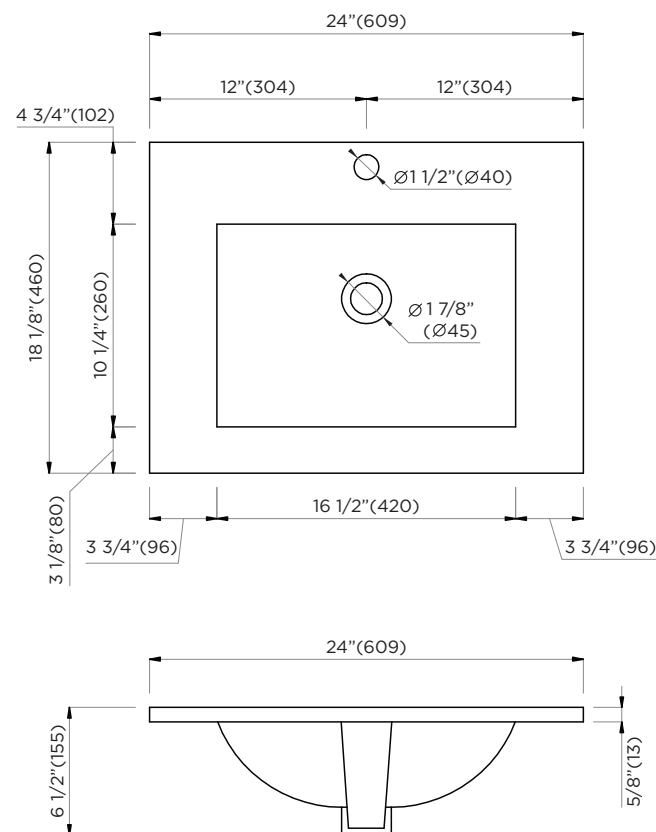

# FRAMEPORT SINK

**24"**

**SOAKING DEPTH: 3 1/8"**

*ATTENTION! Dimensions may vary by up to 3/8". It is highly recommended to pull all dimensions of actual model for installation and measuring purposes.*

**MODEL# VE2418W**