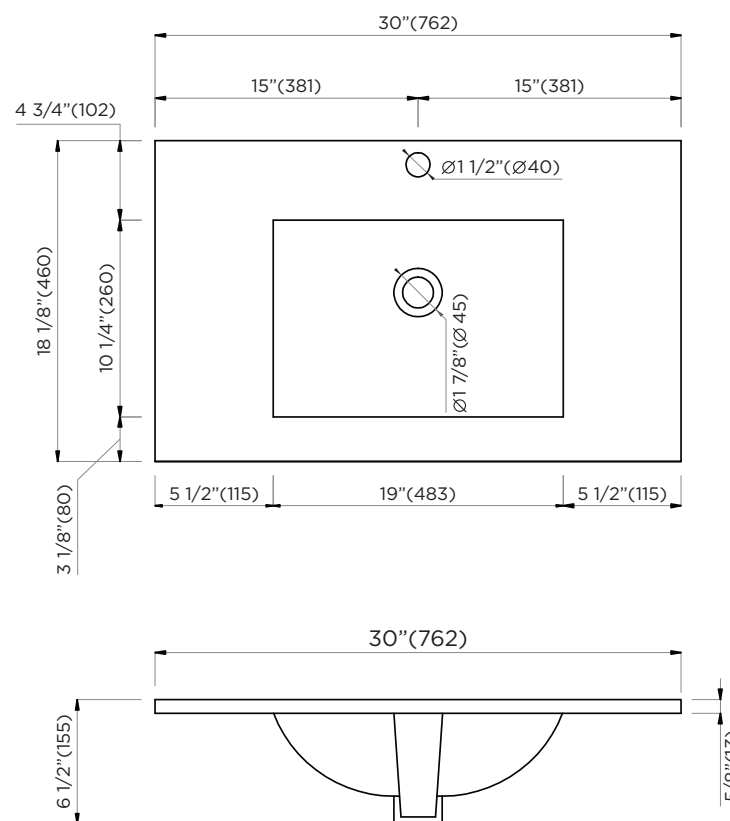

SPECIFICATIONS / TECHNICAL DATA

FRAMEPORT SINK

30"

SOAKING DEPTH: 3 1/8"

ATTENTION! Dimensions may vary by up to 3/8". It is highly recommended to pull all dimensions of actual model for installation and measuring purposes.

MODEL# VE3018W