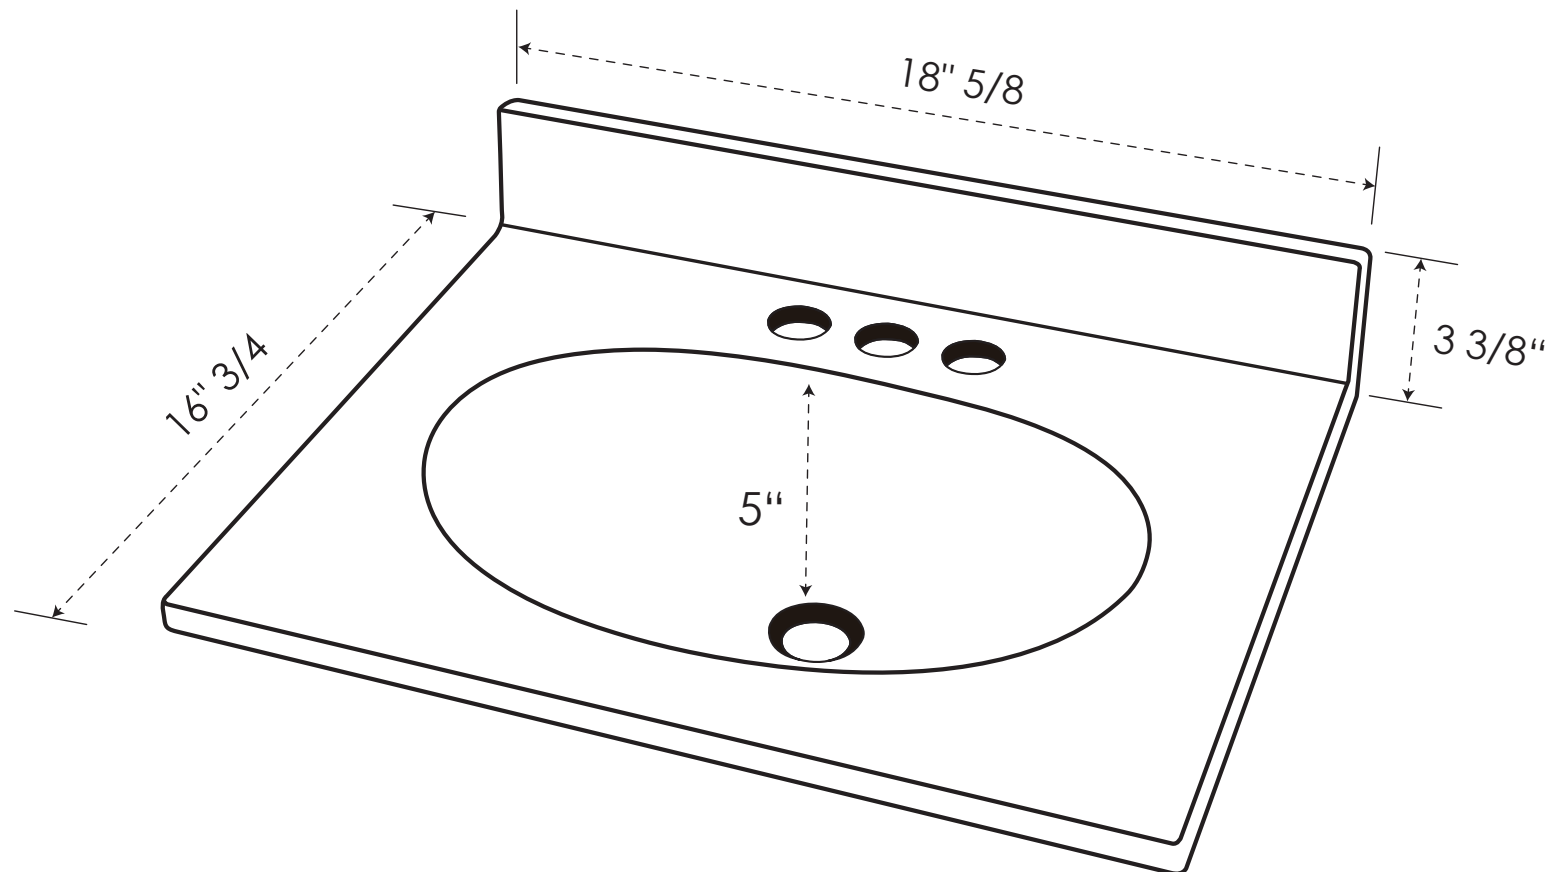

# SINK TOP

19" X 17"

*ATTENTION! Dimensions may vary by up to 3/8". It is highly recommended to pull all dimensions of actual model for installation and measuring purposes.*

**MODEL #MT1917W**