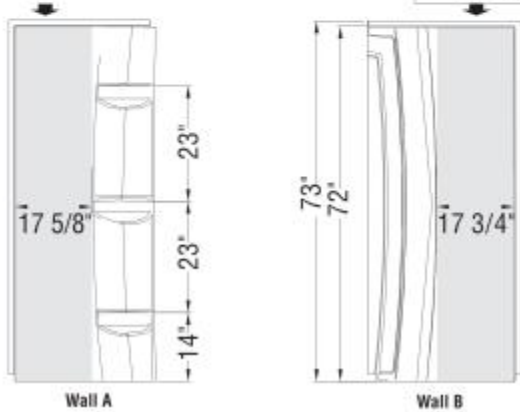

Neo-Round Base 32 3 in. 32 x 32 Acrylic Corner Shower Base

Model number:

101426-000-001-000

Dimensions: 36.125" x 32.125" x 4.125"

Installation:

Material: Acrylic

Standard Features:

- Low threshold base
- Corner drain; textured bottom
- Deflecting strip preventing water penetration behind the shower
- Corner installation
- Easy front installation walls with snap clips are available

Neo-Round Base 32 3 in. 32 x 32 Acrylic Corner Shower Base

Model number:

101426-000-001-000

Dimensions: 36.125" x 32.125" x 4.125"

Installation:

Material: Acrylic

Important
Center your plumbing in the highlighted area. Exact plumbing position may vary upon model specifications, please refer to the supplier's instructions for more details.

All dimensions are approximate. Structure measurements must be verified against the unit to ensure proper fit.

Dimensions

36 1/4 x 32 1/4 x 4 1/4 In.
(918 x 816 x 105 mm)

Weight

32 lbs - 14 1/2 kg

Shape

NeoRound