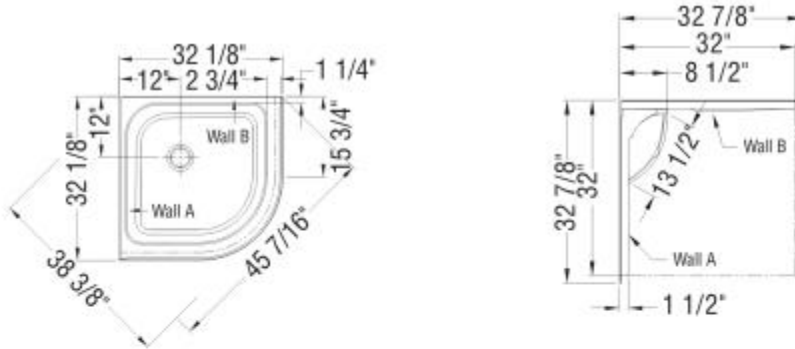

Neo-Round Base 32 3 in. 32 x 32 Acrylic Corner Shower Base

Model number:

101426-000-001-000

Dimensions: 36.125" x 32.125" x 4.125"

Installation:

Material: Acrylic

Standard Features:

- Low threshold base
- Corner drain; textured bottom
- Deflecting strip preventing water penetration behind the shower
- Corner installation
- Easy front installation walls with snap clips are available

Neo-Round Base 32 3 in. 32 x 32 Acrylic Corner Shower Base

Model number:

101426-000-001-000

Dimensions: 36.125" x 32.125" x 4.125"

Installation:

Material: Acrylic

Important
Center your plumbing in the highlighted area. Exact plumbing position may vary upon model specifications, please refer to the supplier's instructions for more details.

All dimensions are approximate. Structure measurements must be verified against the unit to ensure proper fit.

Dimensions

36 1/4 x 32 1/4 x 4 1/4 In.
(918 x 816 x 105 mm)

Weight

32 lbs - 14 1/2 kg

Shape

NeoRound