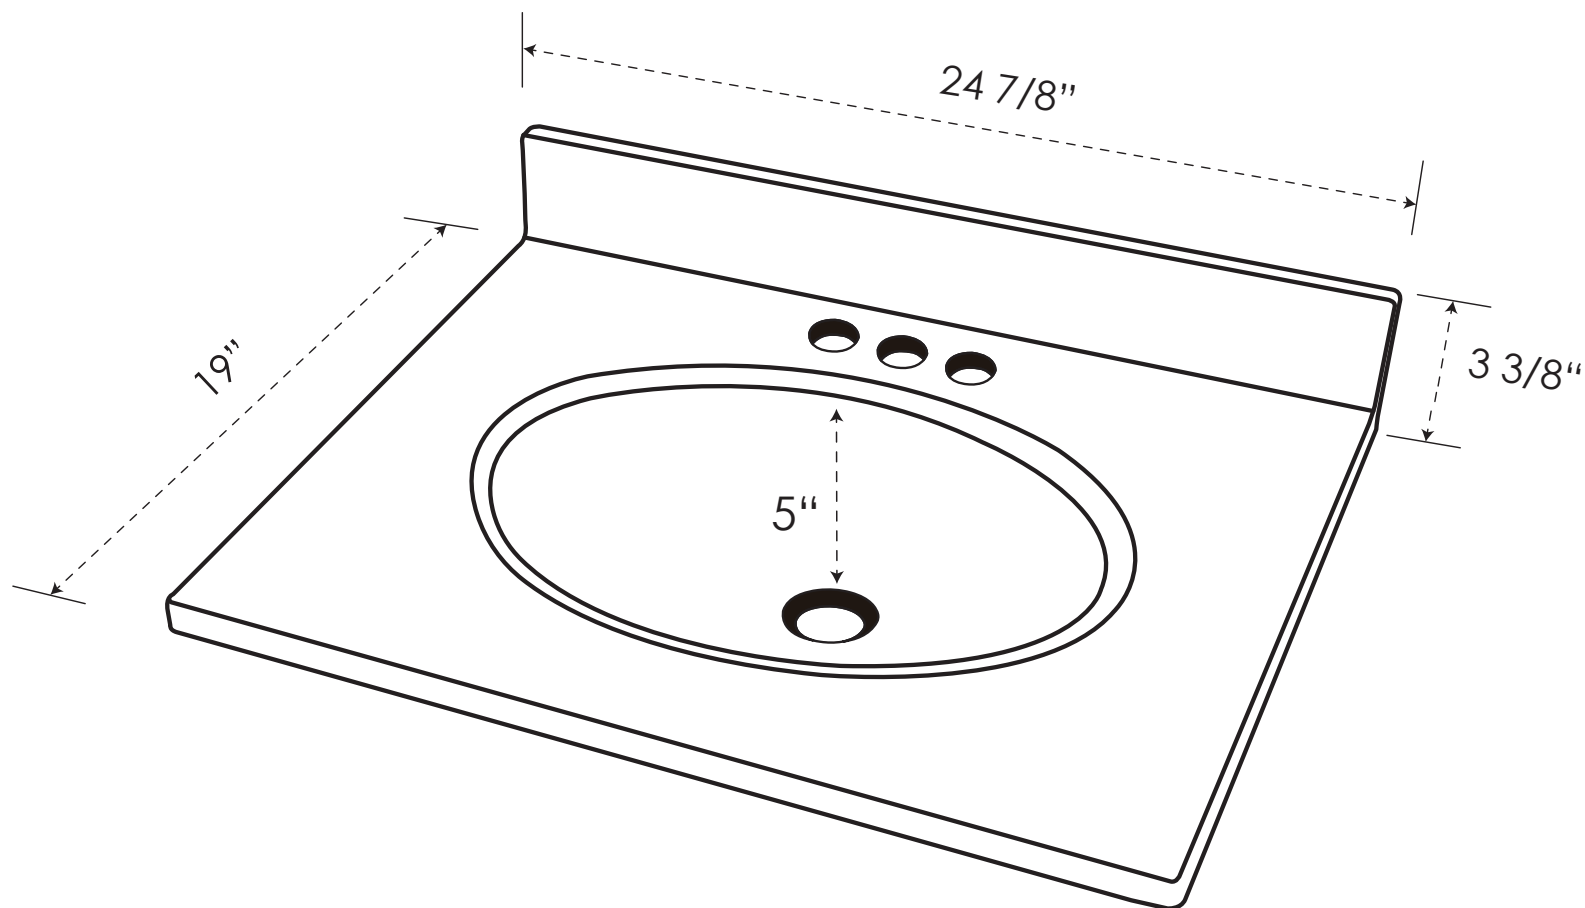

SPECIFICATIONS / TECHNICAL DATA

CULTURED MARBLE

SINK TOP

25" X 19"

ATTENTION! Dimensions may vary by up to 3/8". It is highly recommended to pull all dimensions of actual model for installation and measuring purposes.