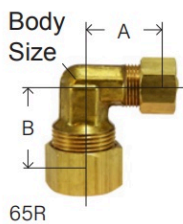

### COMPRESSION

BRASS FITTINGS

#### UNION ELBOW SAE# 060201

PART #	SIZE	A	BODY SIZE	APPROX. WT. LBS.	LIST PRICE
18122B*	1/8"	0.62	0.35	0.04	---
18123	3/16"	0.61	0.37	0.06	---
18124	1/4"	0.66	0.38	0.08	---
18124B	1/4"				
18125	5/16"	0.69	0.47	0.09	---
18126	3/8"	0.72	0.43	0.12	---
18127	1/2"	0.94	0.59	0.19	---
18128	5/8"	1.06	0.72	0.26	---
18129	3/4"	1.19	0.94	0.48	---
18130	7/8"	1.25	0.94	0.44	---

#### REDUCING ELBOW - Forged

PART #	SIZE	A	B	BODY SIZE	APPROX. WT. LBS.	LIST PRICE
18135	3/8" x 1/4"	0.69	0.75	0.47	0.12	---
18136	1/2" x 3/8"	0.88	0.94	0.59	0.15	---

65-R

#### FEMALE ADAPTER

PART #	COMP. X FEMALE NPTF	A	HEX	APPROX. WT. LBS.	LIST PRICE
18142	1/8" x 1/8"	0.75	0.56	0.02	---
18143	3/16" x 1/8"	0.78	0.56	0.04	---
18143L	3/16" x 1/4"				
18144	3/16" x 1/4"	0.96	0.68	0.04	---
18145L	1/4" x 1/8"	0.84	0.50	0.05	---
18145	1/4" x 1/8"	0.78	0.56	0.05	---
18146L	1/4" x 1/4"	0.88	0.62	0.09	---
18146	1/4" x 1/4"	1.03	0.68	0.09	---
18148	1/4" x 1/2"	1.02	0.87	0.12	---
18149	5/16" x 1/8"	0.81	0.56	0.05	---
18150	5/16" x 1/4"	0.91	0.62	0.06	---
18152	3/8" x 1/8"	0.88	0.56	0.06	---
18153L	3/8" x 1/4"	0.97	0.62	0.08	---
18153	3/8" x 1/4"	1.06	0.68	0.08	---
18154L	3/8" x 3/8"	1.03	0.75	0.08	---
18154	3/8" x 3/8"	1.06	0.81	0.10	---
18155	3/8" x 1/2"	1.12	1.00	0.08	---
18156	3/8" x 3/4"	1.19	1.16	0.14	---
18157	1/2" x 1/4"	1.09	0.68	0.10	---
18158L	1/2" x 3/8"	0.94	0.81	0.12	---
18158	1/2" x 3/8"	1.12	0.81	0.12	---
18159L	1/2" x 1/2"	1.19	1.00	0.12	---
18159	1/2" x 1/2"	1.31	1.00	0.12	---
18162L	5/8" x 1/2"	1.20	0.94	0.18	---
18162	5/8" x 1/2"	1.38	1.00	0.18	---
18163	5/8" x 3/4"	1.20	1.12	0.22	---
18164	3/4" x 1/2"	1.25	1.06	0.26	---
18165	3/4" x 3/4"	1.28	1.19	0.28	---
18166	7/8" x 3/4"	1.31	1.12	0.34	---