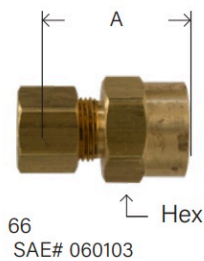

#### UNION ELBOW SAE# 060201

PART #	SIZE	A	BODY SIZE	APPROX. WT. LBS.	LIST PRICE
18122B*	1/8"	0.62	0.35	0.04	---
18123	3/16"	0.61	0.37	0.06	---
18124	1/4"	0.66	0.38	0.08	---
18124B	1/4"				
18125	5/16"	0.69	0.47	0.09	---
18126	3/8"	0.72	0.43	0.12	---
18127	1/2"	0.94	0.59	0.19	---
18128	5/8"	1.06	0.72	0.26	---
18129	3/4"	1.19	0.94	0.48	---
18130	7/8"	1.25	0.94	0.44	---

#### REDUCING ELBOW - Forged

PART #	SIZE	A	B	BODY SIZE	APPROX. WT. LBS.	LIST PRICE
18135	3/8" x 1/4"	0.69	0.75	0.47	0.12	---
18136	1/2" x 3/8"	0.88	0.94	0.59	0.15	---

65-R

#### FEMALE ADAPTER

PART #	COMP. X FEMALE NPTF	A	HEX	APPROX. WT. LBS.	LIST PRICE
18142	1/8" x 1/8"	0.75	0.56	0.02	---
18143	3/16" x 1/8"	0.78	0.56	0.04	---
18143L	3/16" x 1/4"				
18144	3/16" x 1/4"	0.96	0.68	0.04	---
18145L	1/4" x 1/8"	0.84	0.50	0.05	---
18145	1/4" x 1/8"	0.78	0.56	0.05	---
18146L	1/4" x 1/4"	0.88	0.62	0.09	---
18146	1/4" x 1/4"	1.03	0.68	0.09	---
18148	1/4" x 1/2"	1.02	0.87	0.12	---
18149	5/16" x 1/8"	0.81	0.56	0.05	---
18150	5/16" x 1/4"	0.91	0.62	0.06	---
18152	3/8" x 1/8"	0.88	0.56	0.06	---
18153L	3/8" x 1/4"	0.97	0.62	0.08	---
18153	3/8" x 1/4"	1.06	0.68	0.08	---
18154L	3/8" x 3/8"	1.03	0.75	0.08	---
18154	3/8" x 3/8"	1.06	0.81	0.10	---
18155	3/8" x 1/2"	1.12	1.00	0.08	---
18156	3/8" x 3/4"	1.19	1.16	0.14	---
18157	1/2" x 1/4"	1.09	0.68	0.10	---
18158L	1/2" x 3/8"	0.94	0.81	0.12	---
18158	1/2" x 3/8"	1.12	0.81	0.12	---
18159L	1/2" x 1/2"	1.19	1.00	0.12	---
18159	1/2" x 1/2"	1.31	1.00	0.12	---
18162L	5/8" x 1/2"	1.20	0.94	0.18	---
18162	5/8" x 1/2"	1.38	1.00	0.18	---
18163	5/8" x 3/4"	1.20	1.12	0.22	---
18164	3/4" x 1/2"	1.25	1.06	0.26	---
18165	3/4" x 3/4"	1.28	1.19	0.28	---
18166	7/8" x 3/4"	1.31	1.12	0.34	---