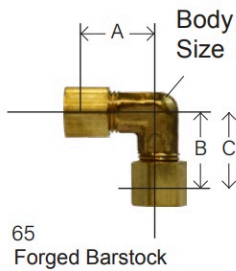

### COMPRESSION

BRASS FITTINGS

#### UNION ELBOW SAE# 060201

PART #	SIZE	A	BODY SIZE	APPROX. WT. LBS.	LIST PRICE
18122B*	1/8"	0.62	0.35	0.04	---
18123	3/16"	0.61	0.37	0.06	---
18124	1/4"	0.66	0.38	0.08	---
18124B	1/4"				
18125	5/16"	0.69	0.47	0.09	---
18126	3/8"	0.72	0.43	0.12	---
18127	1/2"	0.94	0.59	0.19	---
18128	5/8"	1.06	0.72	0.26	---
18129	3/4"	1.19	0.94	0.48	---
18130	7/8"	1.25	0.94	0.44	---

#### REDUCING ELBOW - Forged

PART #	SIZE	A	B	BODY SIZE	APPROX. WT. LBS.	LIST PRICE
18135	3/8" x 1/4"	0.69	0.75	0.47	0.12	---
18136	1/2" x 3/8"	0.88	0.94	0.59	0.15	---

65-R

#### FEMALE ADAPTER

PART #	COMP. X FEMALE NPTF	A	HEX	APPROX. WT. LBS.	LIST PRICE
18142	1/8" x 1/8"	0.75	0.56	0.02	---
18143	3/16" x 1/8"	0.78	0.56	0.04	---
18143L	3/16" x 1/4"				
18144	3/16" x 1/4"	0.96	0.68	0.04	---
18145L	1/4" x 1/8"	0.84	0.50	0.05	---
18145	1/4" x 1/8"	0.78	0.56	0.05	---
18146L	1/4" x 1/4"	0.88	0.62	0.09	---
18146	1/4" x 1/4"	1.03	0.68	0.09	---
18148	1/4" x 1/2"	1.02	0.87	0.12	---
18149	5/16" x 1/8"	0.81	0.56	0.05	---
18150	5/16" x 1/4"	0.91	0.62	0.06	---
18152	3/8" x 1/8"	0.88	0.56	0.06	---
18153L	3/8" x 1/4"	0.97	0.62	0.08	---
18153	3/8" x 1/4"	1.06	0.68	0.08	---
18154L	3/8" x 3/8"	1.03	0.75	0.08	---
18154	3/8" x 3/8"	1.06	0.81	0.10	---
18155	3/8" x 1/2"	1.12	1.00	0.08	---
18156	3/8" x 3/4"	1.19	1.16	0.14	---
18157	1/2" x 1/4"	1.09	0.68	0.10	---
18158L	1/2" x 3/8"	0.94	0.81	0.12	---
18158	1/2" x 3/8"	1.12	0.81	0.12	---
18159L	1/2" x 1/2"	1.19	1.00	0.12	---
18159	1/2" x 1/2"	1.31	1.00	0.12	---
18162L	5/8" x 1/2"	1.20	0.94	0.18	---
18162	5/8" x 1/2"	1.38	1.00	0.18	---
18163	5/8" x 3/4"	1.20	1.12	0.22	---
18164	3/4" x 1/2"	1.25	1.06	0.26	---
18165	3/4" x 3/4"	1.28	1.19	0.28	---
18166	7/8" x 3/4"	1.31	1.12	0.34	---