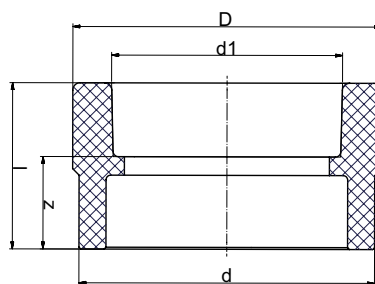

aquatherm REDUCING COUPLING

Socket-fused on one side, butt-fused on the other. These fittings can be used with either the **aquatherm green pipe**® or **aquatherm blue pipe**® systems, but are all molded from the green **fusiolen**® material. The SDR of the fittings must match the SDR of the pipe. The length of some fittings may not accommodate all butt-fusion equipment.

NOTE: Verify the equipment to be used is compatible with the fittings when ordering.

SDR	New Part no.	Old Part no.	Dimension (ND — OD)	d	d1	l	z	D	Weight
				[in]	[in]	[in]	[in]	[in]	[lb]
17.6	2047160001	2511174	6" to 3 1/2" — 160 to 110 mm	6.30	4.33	3.54	2.09	5.79	1.36
	2047160002	2511176	6" to 4" — 160 to 125 mm	6.30	4.92	3.54	1.97	6.57	1.39
	2047200003	2511182	8" to 4" — 200 to 125 mm	7.87	4.92	5.31	3.74	6.57	2.33
11	1044160954	0111175	6" to 3 1/2" — 160 to 110 mm	6.30	4.33	3.54	2.09	5.79	1.44
	1044160956	0111177	6" to 4" — 160 to 125 mm	6.30	4.92	3.54	1.97	6.57	1.40
	1044200958	0111183	8" to 4" — 200 to 125 mm	7.87	4.92	5.31	3.74	6.57	2.96
9	1043160122	0311174	6" to 3 1/2" — 160 to 110 mm	6.30	4.33	3.43	1.97	5.79	1.61
	1043160123	0311176	6" to 4" — 160 to 125 mm	6.30	4.84	3.54	1.97	6.57	1.91
	1043200124	0311182	8" to 4" — 200 to 125 mm	7.87	4.84	5.31	3.74	6.57	3.53
7.4	1042160953	0111174	6" to 3 1/2" — 160 to 110 mm	6.30	4.33	3.43	1.97	5.79	1.61
	1042160955	0111176	6" to 4" — 160 to 125 mm	6.30	4.92	3.54	1.97	6.57	1.85
	1042200957	0111182	8" to 4" — 200 to 125 mm	7.87	4.92	5.31	3.74	6.57	3.62