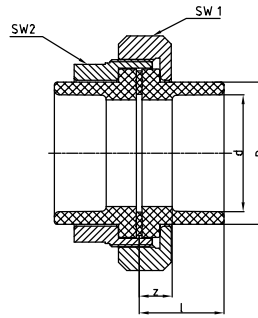

PRODUCT RANGE - UNIONS

aquatherm UNION WITH BRASS NUT

| New Part no. | Old Part No. | Dimension (ND — OD) | d | l | z | D | SW1 | SW2 | Weight |
|--------------|--------------|------------------------|------|------|------|------|------|------|--------|
| | | | [in] | [in] | [in] | [in] | [in] | [in] | [in] |
| 1050032040 | 0115812 | 1" — 32 mm | 1.26 | 1.44 | 0.73 | 1.61 | 2.52 | 1.97 | 1.06 |
| 1050040041 | 0115814 | 1 ¼" — 40 mm | 1.57 | 1.50 | 0.69 | 1.97 | 3.15 | 2.36 | 1.85 |
| 1050050042 | 0115816 | 1 ½" — 50 mm | 1.97 | 1.61 | 0.69 | 2.40 | 3.39 | 2.76 | 1.81 |
| 1050063043 | 0115818 | 2" — 63 mm | 2.48 | 1.77 | 0.69 | 2.99 | 4.25 | 3.54 | 3.30 |
| 1050075044 | 0115820 | 2 ½" — 75 mm | 2.95 | 1.22 | 0.69 | 3.54 | 5.04 | 4.09 | 4.40 |

Replacement gaskets available upon request.

aquatherm UNION WITH PP-R NUT

| New Part No. | Old Part No. | Dimension (ND — OD) | d | l | z | l1 | z1 | D | Weight |
|--------------|--------------|------------------------|------|------|------|------|------|------|--------|
| | | | [in] | [in] | [in] | [in] | [in] | [in] | [in] |
| 1050020050 | 0115838 | ½" — 20 mm | 0.79 | 1.02 | 0.47 | 0.79 | 0.22 | 1.81 | 0.08 |
| 1050025051 | 0115840 | ¾" — 25 mm | 0.98 | 1.10 | 0.47 | 0.83 | 0.20 | 2.20 | 0.13 |
| 1050032052 | 0115842 | 1" — 32 mm | 1.26 | 1.26 | 0.47 | 0.91 | 0.20 | 2.60 | 0.20 |
| 1050040053 | 0115844 | 1 ¼" — 40 mm | 1.57 | 1.50 | 0.55 | 1.00 | 0.20 | 3.11 | 0.30 |
| 1050050054 | 0115846 | 1 ½" — 50 mm | 1.97 | 1.77 | 0.63 | 1.12 | 0.20 | 3.43 | 0.37 |
| 1050063055 | 0115848 | 2" — 63 mm | 2.48 | 2.19 | 0.79 | 1.28 | 0.20 | 4.21 | 0.53 |
| 1050075056 | 0115850 | 2 ½" — 75 mm | 2.95 | 1.97 | 0.79 | 1.42 | 0.24 | 5.04 | 1.20 |