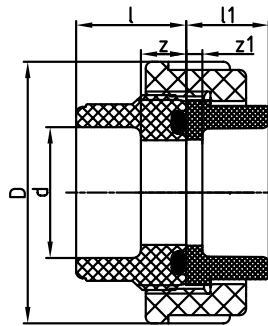

PRODUCT RANGE - UNIONS

aquatherm UNION WITH BRASS NUT

| New Part no. | Old Part No. | Dimension (ND — OD) | d | l | z | D | SW1 | SW2 | Weight |
|--------------|--------------|------------------------|------|------|------|------|------|------|--------|
| | | | [in] | [in] | [in] | [in] | [in] | [in] | [in] |
| 1050032040 | 0115812 | 1" — 32 mm | 1.26 | 1.44 | 0.73 | 1.61 | 2.52 | 1.97 | 1.06 |
| 1050040041 | 0115814 | 1 ¼" — 40 mm | 1.57 | 1.50 | 0.69 | 1.97 | 3.15 | 2.36 | 1.85 |
| 1050050042 | 0115816 | 1 ½" — 50 mm | 1.97 | 1.61 | 0.69 | 2.40 | 3.39 | 2.76 | 1.81 |
| 1050063043 | 0115818 | 2" — 63 mm | 2.48 | 1.77 | 0.69 | 2.99 | 4.25 | 3.54 | 3.30 |
| 1050075044 | 0115820 | 2 ½" — 75 mm | 2.95 | 1.22 | 0.69 | 3.54 | 5.04 | 4.09 | 4.40 |

Replacement gaskets available upon request.

aquatherm UNION WITH PP-R NUT

| New Part No. | Old Part No. | Dimension (ND — OD) | d | l | z | l1 | z1 | D | Weight |
|--------------|--------------|------------------------|------|------|------|------|------|------|--------|
| | | | [in] | [in] | [in] | [in] | [in] | [in] | [in] |
| 1050020050 | 0115838 | ½" — 20 mm | 0.79 | 1.02 | 0.47 | 0.79 | 0.22 | 1.81 | 0.08 |
| 1050025051 | 0115840 | ¾" — 25 mm | 0.98 | 1.10 | 0.47 | 0.83 | 0.20 | 2.20 | 0.13 |
| 1050032052 | 0115842 | 1" — 32 mm | 1.26 | 1.26 | 0.47 | 0.91 | 0.20 | 2.60 | 0.20 |
| 1050040053 | 0115844 | 1 ¼" — 40 mm | 1.57 | 1.50 | 0.55 | 1.00 | 0.20 | 3.11 | 0.30 |
| 1050050054 | 0115846 | 1 ½" — 50 mm | 1.97 | 1.77 | 0.63 | 1.12 | 0.20 | 3.43 | 0.37 |
| 1050063055 | 0115848 | 2" — 63 mm | 2.48 | 2.19 | 0.79 | 1.28 | 0.20 | 4.21 | 0.53 |
| 1050075056 | 0115850 | 2 ½" — 75 mm | 2.95 | 1.97 | 0.79 | 1.42 | 0.24 | 5.04 | 1.20 |