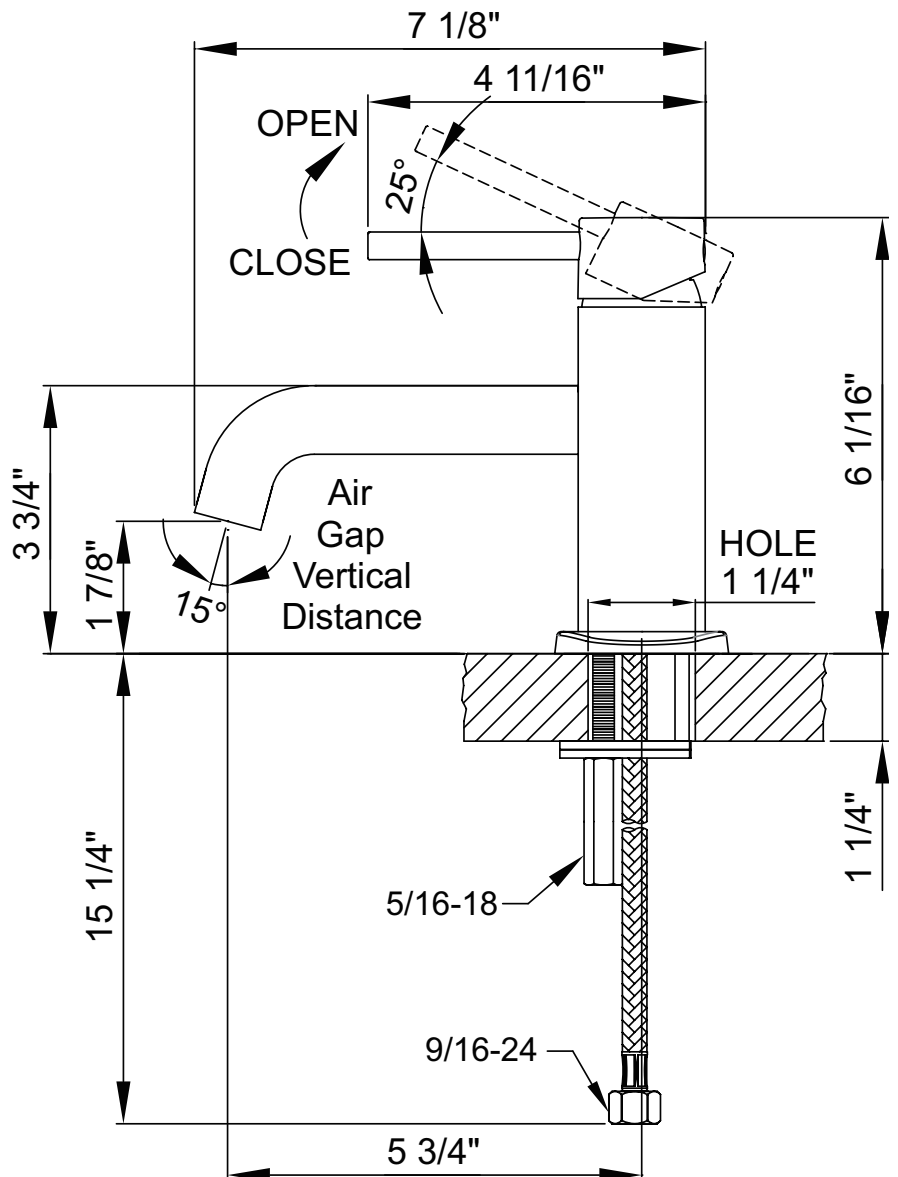

Single Handle Lavatory Faucet

- Metal Lever Handle
- Bent Nose Spout
- 5-5/8" Reach, 1-3/4" from Deck to Aerator
- Ceramic Disc Cartridge with Temperature Limit Cap
- 1 or 3-Hole 4" Installation
- Easy-Install 18" Flex Supply Lines With 3/8" Connections
- With 1.2 GPM Flow Rate
- Deck Cover Plate Included

	ITEM #	DESCRIPTION
A	EX-1900008	Motegi Lever Handle
B	EX-4900017	Cap
C	EX-4900018	Retainer Nut
D	EX-3900001	Ceramic Disc Cartridge
E	EP-490062	1.2 GPM Aerator & Tool
F	EX-4300019	Escutcheon and Gasket
G	EX-4300038	Deck Plate
H	EX-5300012	Mounting Kit
1	EX-4900044	Hole Cover
2	EX-4400024	Allen Screw