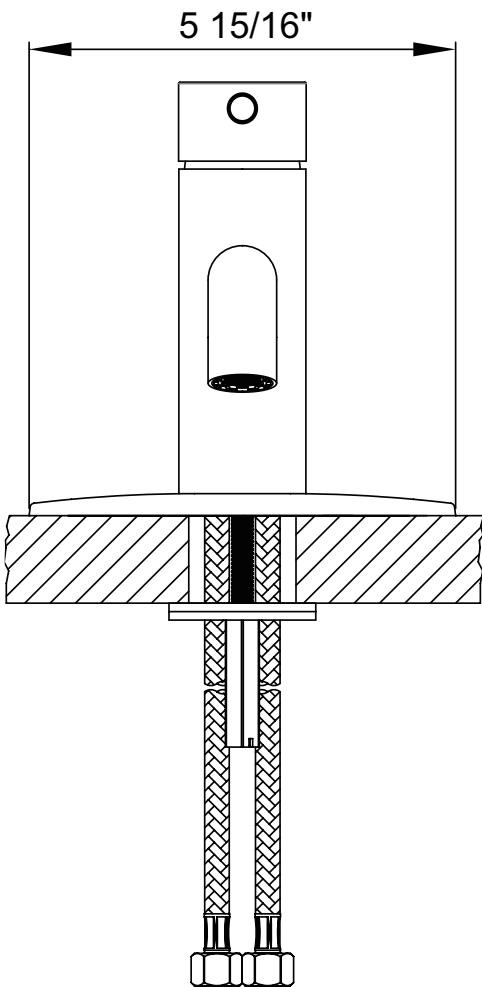

Single Handle Lavatory Faucet

- Metal Lever Handle
- Bent Nose Spout
- 5-5/8" Reach, 1-3/4" from Deck to Aerator
- Ceramic Disc Cartridge with Temperature Limit Cap
- 1 or 3-Hole 4" Installation
- Easy-Install 18" Flex Supply Lines With 3/8" Connections
- With 1.2 GPM Flow Rate
- Deck Cover Plate Included

	ITEM #	DESCRIPTION
A	EX-1900008	Motegi Lever Handle
B	EX-4900017	Cap
C	EX-4900018	Retainer Nut
D	EX-3900001	Ceramic Disc Cartridge
E	EP-490062	1.2 GPM Aerator & Tool
F	EX-4300019	Escutcheon and Gasket
G	EX-4300038	Deck Plate
H	EX-5300012	Mounting Kit
1	EX-4900044	Hole Cover
2	EX-4400024	Allen Screw