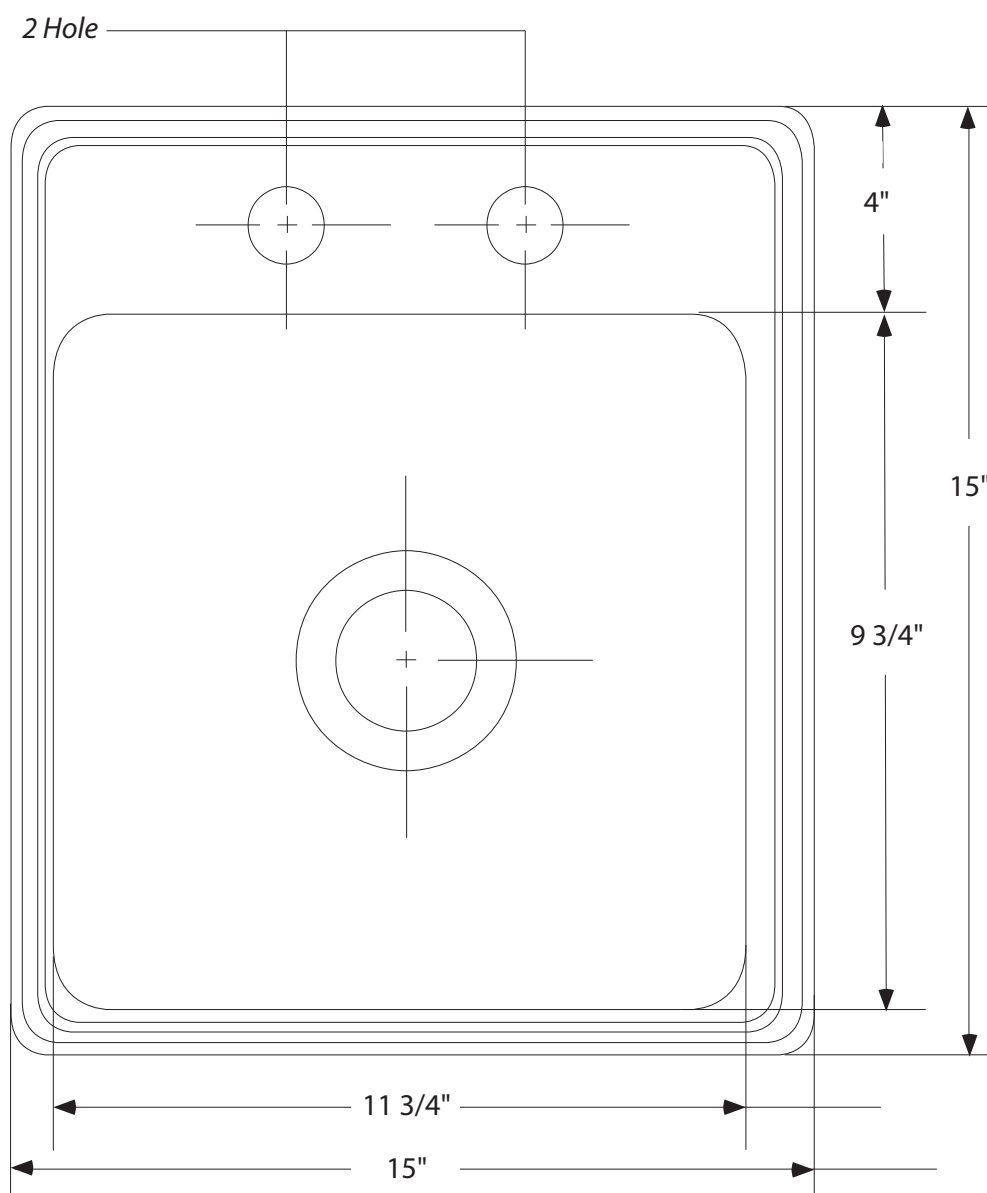

DIMENSIONS/TECHNICAL DATA

Top Mount - Single Bowl Stainless Steel Sinks - S201

ATTENTION! Dimensions may vary by up to 3/8". It is highly recommended to pull all dimensions of actual model for installation and measuring purposes.