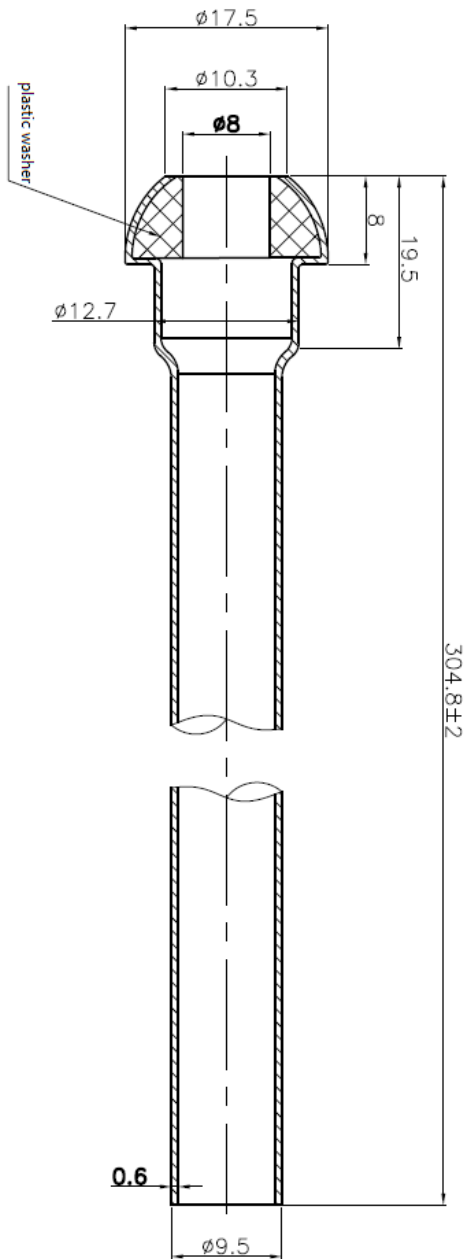

3/8" INSTALLATION • CHROME PLATED COPPER TUBE

Features

- Chrome Plated Copper Tube
- Lead Free

Specifications & Approvals

Conforms to NSF/ANSI 61-372

Dimensions

Part#	Size	Material
27512	12"	Chrome Plated Copper