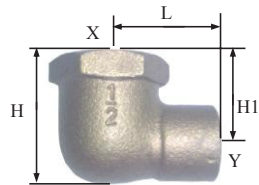

Elbow C x F

Part #	Size	L	H	H1
CCFL0012-NL	1/2"	27.5	32.7	22.5
CCFL1238-NL	1/2" x 3/8" FIP	23.3	29.5	19.5
CCFL1234-NL	1/2" x 3/4" FIP	33.1	34.5	24
CCFL3412-NL	3/4" x 1/2" FIP	33	35.75	23
CCFL0034-NL	3/4"	35.5	40	27.5
CCFL3401-NL	3/4" x 1" FIP	-	-	-
CCFL1012-NL	1" x 1/2" FIP	-	-	-
CCFL1034-NL	1" x 3/4" FIP	40.5	44.3	29
CCFL0001-NL	1"	41.6	56.2	39.4
CCFL0114-NL	1-1/4"	52	58.5	39
CCFL0112-NL	1-1/2"	59	68.2	47
CCFL0002-NL	2"	70.5	78.5	50.5