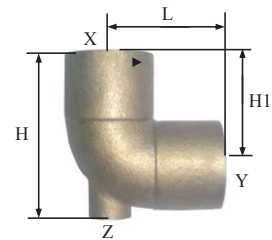

Base Board Tee C x F x C

Part #	Size	L	H	H1
*CFCT1218	1/2" x 1/8" x 1/2"	24	38.5	24
*CFCT3418	3/4" x 1/8" x 3/4"	33	50	33
*CFCT1181	1" x 1/8" x 1"	41.4	61	41.4
*CFCT1418	1-1/4" x 1/8" x 1-1/4"	46	66.5	46
CFCT1401-NL	1-1/4" x 1/2" x 1-1/4"	46	65.8	46
CFCT1501-NL	1-1/2" x 1/2" x 1-1/2"	54	86.3	54
CFCT1502-NL	1-1/2" x 3/4" x 1-1/2"	54	86.3	54
CFCT2001-NL	2" x 1/2" x 2"	63.5	104	63.5
CFCT2002-NL	2" x 3/4" x 2"	63.5	104	63.5