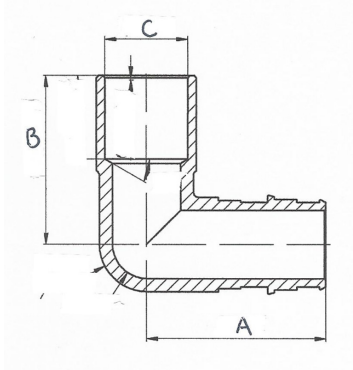

F1960 Coupling

Part #	Size	Weight/g	A	B	C
WPCP0038-NL	3/8"	16	33mm	14mm	6.8mm
WPRC1238-NL	1/2" x 3/8"	24	36mm	14.55mm	9.7mm
WPCP0012-NL	1/2"	29	39mm	18mm	9.7mm
WPCP0058-NL	5/8"	44	47mm	22mm	12.7mm
WPRC3412-NL	3/4" x 1/2"	49	46mm	25mm	15.2mm
WPCP0034-NL	3/4"	58	52mm	25mm	15.2mm
WPRC1034-NL	1" x 3/4"	86	58.5mm	32mm	15.2mm
WPCP0100-NL	1"	102	64.5mm	32mm	20.2mm

F1960 x FIP Drop Ear

Part #	Size	Weight/g	A	B	C	D
WPDL0012-NL	1/2" x 1/2" FIP	80	32mm	20mm	50mm	18.5mm
WPDL0034-NL	3/4" x 3/4" FIP	165	36mm	23mm	64.5mm	21.5mm

F1960 Elbow

Part #	Size	Weight/g	A	B	C
WPLN0038-NL	3/8"	29	25mm	7mm	8mm
WPLN0012-NL	1/2"	53	30mm	8mm	10mm
WPLN0058-NL	5/8"	71	35.5mm	10mm	12mm
WPRL3412-NL	3/4" x 1/2"	61	33mm	11mm	13mm
WPLN0034-NL	3/4"	91	40mm	11mm	13mm
WPLN0100-NL	1"	178	50mm	14mm	16mm

F1960 x Swivel Elbow

Part #	Size	Weight/g	A	B	C
WPFSL1212-NL	1/2" x 1/2" FIP	58.5	-	18mm	10mm
WPFSL3434-NL	3/4" x 3/4" FIP	92.5	-	24mm	13mm

F1960 x Male Sweat Elbow

Part #	Size	Weight/g	A	B	C
WPMSL1212-NL	1/2" x 1/2" SWT	49	30mm	28mm	12.7mm
WPMSL1234-NL	1/2" x 3/4" SWT	65.5	30mm	32.5mm	18.5mm
WPMSL5834-NL	5/8" x 3/4" SWT	74	35mm	24.5mm	19mm
WPMSL3434-NL	3/4" x 3/4" SWT	91.5	40mm	37.5mm	18.5mm

F1960 Tee

Part #	Size	Weight/g	A	B	C
WPTE0038-NL	3/8"	39	50mm	25mm	-
WPTE0012-NL	1/2"	72	64mm	28mm	-
WPTE0034-NL	3/4"	122	83mm	36.5mm	-
WPTE0100-NL	1"	240	104mm	45.5mm	-
WPRT1213-NL	1/2 x 1/2 x 3/4	81	99mm	36.5mm	-
WPRT3411-NL	3/4 x 1/2 x 1/2	78	65.6mm	33mm	-
WPRT3413-NL	3/4 x 1/2 x 3/4	100	72mm	39mm	-
WPRT3431-NL	3/4 x 3/4 x 1/2	90	81mm	40.5mm	-
WPRT3410-NL	3/4 x 3/4 x 1	151	86mm	46mm	-
WPRT1013-NL	1 x 1/2 x 3/4	140	78mm	43mm	-
WPRT1121-NL	1 x 1/2 x 1	185	86mm	49mm	-
WPRT1031-NL	1 x 3/4 x 1/2	128	78mm	37mm	-
WPRT1033-NL	1 x 3/4 x 3/4	145	84mm	43mm	-
WPRT1341-NL	1 x 3/4 x 1	190	92mm	49mm	-
WPRT1112-NL	1 x 1 x 1/2	156	84mm	42mm	-
WPRT1134-NL	1 x 1 x 3/4	177	90mm	45mm	-