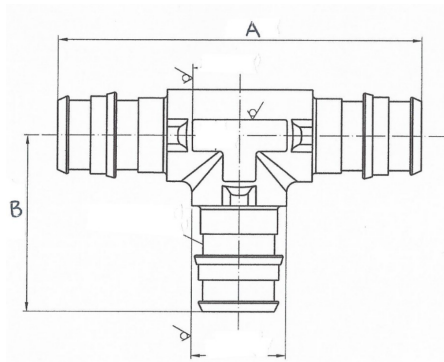

F1960 Coupling

Part #	Size	Weight/g	A	B	C
WPCP0038-NL	3/8"	16	33mm	14mm	6.8mm
WPRC1238-NL	1/2" x 3/8"	24	36mm	14.55mm	9.7mm
WPCP0012-NL	1/2"	29	39mm	18mm	9.7mm
WPCP0058-NL	5/8"	44	47mm	22mm	12.7mm
WPRC3412-NL	3/4" x 1/2"	49	46mm	25mm	15.2mm
WPCP0034-NL	3/4"	58	52mm	25mm	15.2mm
WPRC1034-NL	1" x 3/4"	86	58.5mm	32mm	15.2mm
WPCP0100-NL	1"	102	64.5mm	32mm	20.2mm

F1960 x FIP Drop Ear

Part #	Size	Weight/g	A	B	C	D
WPDL0012-NL	1/2" x 1/2" FIP	80	32mm	20mm	50mm	18.5mm
WPDL0034-NL	3/4" x 3/4" FIP	165	36mm	23mm	64.5mm	21.5mm

F1960 Elbow

Part #	Size	Weight/g	A	B	C
WPLN0038-NL	3/8"	29	25mm	7mm	8mm
WPLN0012-NL	1/2"	53	30mm	8mm	10mm
WPLN0058-NL	5/8"	71	35.5mm	10mm	12mm
WPRL3412-NL	3/4" x 1/2"	61	33mm	11mm	13mm
WPLN0034-NL	3/4"	91	40mm	11mm	13mm
WPLN0100-NL	1"	178	50mm	14mm	16mm

F1960 x Swivel Elbow

Part #	Size	Weight/g	A	B	C
WPFSL1212-NL	1/2" x 1/2" FIP	58.5	-	18mm	10mm
WPFSL3434-NL	3/4" x 3/4" FIP	92.5	-	24mm	13mm

F1960 x Male Sweat Elbow

Part #	Size	Weight/g	A	B	C
WPMSL1212-NL	1/2" x 1/2" SWT	49	30mm	28mm	12.7mm
WPMSL1234-NL	1/2" x 3/4" SWT	65.5	30mm	32.5mm	18.5mm
WPMSL5834-NL	5/8" x 3/4" SWT	74	35mm	24.5mm	19mm
WPMSL3434-NL	3/4" x 3/4" SWT	91.5	40mm	37.5mm	18.5mm

F1960 Tee

Part #	Size	Weight/g	A	B	C
WPTE0038-NL	3/8"	39	50mm	25mm	-
WPTE0012-NL	1/2"	72	64mm	28mm	-
WPTE0034-NL	3/4"	122	83mm	36.5mm	-
WPTE0100-NL	1"	240	104mm	45.5mm	-
WPRT1213-NL	1/2 x 1/2 x 3/4	81	99mm	36.5mm	-
WPRT3411-NL	3/4 x 1/2 x 1/2	78	65.6mm	33mm	-
WPRT3413-NL	3/4 x 1/2 x 3/4	100	72mm	39mm	-
WPRT3431-NL	3/4 x 3/4 x 1/2	90	81mm	40.5mm	-
WPRT3410-NL	3/4 x 3/4 x 1	151	86mm	46mm	-
WPRT1013-NL	1 x 1/2 x 3/4	140	78mm	43mm	-
WPRT1121-NL	1 x 1/2 x 1	185	86mm	49mm	-
WPRT1031-NL	1 x 3/4 x 1/2	128	78mm	37mm	-
WPRT1033-NL	1 x 3/4 x 3/4	145	84mm	43mm	-
WPRT1341-NL	1 x 3/4 x 1	190	92mm	49mm	-
WPRT1112-NL	1 x 1 x 1/2	156	84mm	42mm	-
WPRT1134-NL	1 x 1 x 3/4	177	90mm	45mm	-