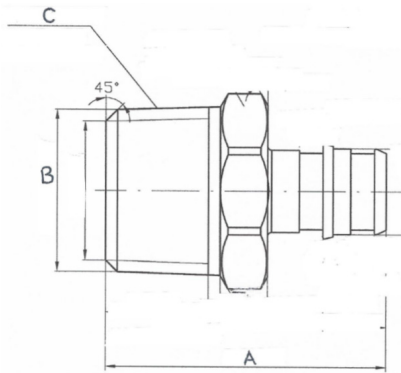

F1960 x Male Adapter

Dimensions in mm*

Part #	Size	Weight/g	A	B	C
WPMA1212-NL	1/2" x 1/2" MIP	42	38.5mm	20.75mm	NPT 1/2-14
WPMA1234-NL	1/2" x 3/4" MIP	64	42mm	26.1mm	NPT 3/4-14
WPMA5812-NL	5/8" x 1/2" MIP	48	42.5mm	20.75mm	NPT 1/2-14
WPMA3412-NL	3/4" x 1/2" MIP	52	44.5mm	20.75mm	NPT 1/2-14
WPMA3434-NL	3/4" x 3/4" MIP	72	48mm	26.1mm	NPT 3/4-14
WPMA3410-NL	3/4" x 1" MIP	109	50.5mm	32.7mm	NPT 1-11.5

F1960 x Female Adapter

Part #	Size	Weight/g	A	B	C
WPFA1212-NL	1/2" x 1/2" FIP	51	35.5mm	21.5mm	-
WPFA1234-NL	1/2" x 3/4" FIP	72	37mm	27mm	-
WPFA3412-NL	3/4" x 1/2" FIP	58	40.5mm	24mm	-
WPFA3434-NL	3/4" x 3/4" FIP	81	43mm	30mm	-
WPFA3410-NL	3/4" x 1" FIP	140	46mm	38mm	-
WPFA1010-NL	1" x 1" FIP	152	51mm	38mm	-

F1960 x Male Sweat Adapter

Part #	Size	Weight/g	A	B	C
WPSMA1238-NL	3/8" x 1/2" SWT	20	30mm	19mm	15.93mm
WPSMA1212-NL	1/2" x 1/2" SWT	25	33mm	19mm	15.93mm
WPSMA1234-NL	1/2" x 3/4" SWT	45	40.5mm	25.5mm	22.28mm
WPSMA3434-NL	3/4" x 3/4" SWT	53	48mm	25.5mm	22.28mm
WPSMA1010-NL	1" x 1" SWT	98	56.5mm	33mm	28.62mm

F1960 Coupling

Part #	Size	Weight/g	A	B	C
WPCP0038-NL	3/8"	16	33mm	14mm	6.8mm
WPRC1238-NL	1/2" x 3/8"	24	36mm	14.55mm	9.7mm
WPCP0012-NL	1/2"	29	39mm	18mm	9.7mm
WPCP0058-NL	5/8"	44	47mm	22mm	12.7mm
WPRC3412-NL	3/4" x 1/2"	49	46mm	25mm	15.2mm
WPCP0034-NL	3/4"	58	52mm	25mm	15.2mm
WPRC1034-NL	1" x 3/4"	86	58.5mm	32mm	15.2mm
WPCP0100-NL	1"	102	64.5mm	32mm	20.2mm