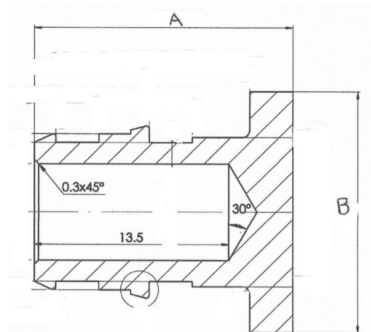

F1960 x FIP Drop Ear

Part #	Size	Weight/g	A	B	C	D
WPDL0012-NL	1/2" x 1/2" FIP	80	32mm	20mm	50mm	18.5mm
WPDL0034-NL	3/4" x 3/4" FIP	165	36mm	23mm	64.5mm	21.5mm

F1960 Elbow

Part #	Size	Weight/g	A	B	C
WPLN0038-NL	3/8"	29	25mm	7mm	8mm
WPLN0012-NL	1/2"	53	30mm	8mm	10mm
WPLN0058-NL	5/8"	71	35.5mm	10mm	12mm
WPRL3412-NL	3/4" x 1/2"	61	33mm	11mm	13mm
WPLN0034-NL	3/4"	91	40mm	11mm	13mm
WPLN0100-NL	1"	178	50mm	14mm	16mm

F1960 x Swivel Elbow

Part #	Size	Weight/g	A	B	C
WPFSL1212-NL	1/2" x 1/2" FIP	58.5	-	18mm	10mm
WPFSL3434-NL	3/4" x 3/4" FIP	92.5	-	24mm	13mm

F1960 x Male Sweat Elbow

Part #	Size	Weight/g	A	B	C
WPMSL1212-NL	1/2" x 1/2" SWT	49	30mm	28mm	12.7mm
WPMSL1234-NL	1/2" x 3/4" SWT	65.5	30mm	32.5mm	18.5mm
WPMSL5834-NL	5/8" x 3/4" SWT	74	35mm	24.5mm	19mm
WPMSL3434-NL	3/4" x 3/4" SWT	91.5	40mm	37.5mm	18.5mm

F1960 Tee

Part #	Size	Weight/g	A	B	C
WPTE0038-NL	3/8"	39	50mm	25mm	-
WPTE0012-NL	1/2"	72	64mm	28mm	-
WPTE0034-NL	3/4"	122	83mm	36.5mm	-
WPTE0100-NL	1"	240	104mm	45.5mm	-
WPRT1213-NL	1/2 x 1/2 x 3/4	81	99mm	36.5mm	-
WPRT3411-NL	3/4 x 1/2 x 1/2	78	65.6mm	33mm	-
WPRT3413-NL	3/4 x 1/2 x 3/4	100	72mm	39mm	-
WPRT3431-NL	3/4 x 3/4 x 1/2	90	81mm	40.5mm	-
WPRT3410-NL	3/4 x 3/4 x 1	151	86mm	46mm	-
WPRT1013-NL	1 x 1/2 x 3/4	140	78mm	43mm	-
WPRT1121-NL	1 x 1/2 x 1	185	86mm	49mm	-
WPRT1031-NL	1 x 3/4 x 1/2	128	78mm	37mm	-
WPRT1033-NL	1 x 3/4 x 3/4	145	84mm	43mm	-
WPRT1341-NL	1 x 3/4 x 1	190	92mm	49mm	-
WPRT1112-NL	1 x 1 x 1/2	156	84mm	42mm	-
WPRT1134-NL	1 x 1 x 3/4	177	90mm	45mm	-

F1960 Plug

Part #	Size	Weight/g	A	B	C
WPPL0038-NL	3/8"	13	18mm	17mm	-
WPPL0012-NL	1/2"	19	21mm	18mm	-
WPPL0034-NL	3/4"	41	28mm	25mm	-
WPPL0100-NL	1"	74	34.5mm	32mm	-