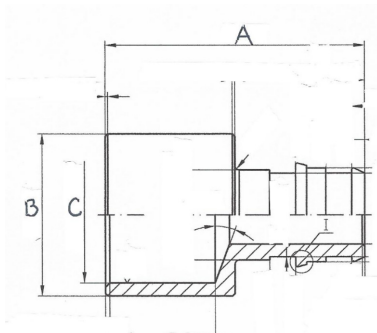

F1960 x Male Adapter

Dimensions in mm*

Part #	Size	Weight/g	A	B	C
WPMA1212-NL	1/2" x 1/2" MIP	42	38.5mm	20.75mm	NPT 1/2-14
WPMA1234-NL	1/2" x 3/4" MIP	64	42mm	26.1mm	NPT 3/4-14
WPMA5812-NL	5/8" x 1/2" MIP	48	42.5mm	20.75mm	NPT 1/2-14
WPMA3412-NL	3/4" x 1/2" MIP	52	44.5mm	20.75mm	NPT 1/2-14
WPMA3434-NL	3/4" x 3/4" MIP	72	48mm	26.1mm	NPT 3/4-14
WPMA3410-NL	3/4" x 1" MIP	109	50.5mm	32.7mm	NPT 1-11.5

F1960 x Female Adapter

Part #	Size	Weight/g	A	B	C
WPFA1212-NL	1/2" x 1/2" FIP	51	35.5mm	21.5mm	-
WPFA1234-NL	1/2" x 3/4" FIP	72	37mm	27mm	-
WPFA3412-NL	3/4" x 1/2" FIP	58	40.5mm	24mm	-
WPFA3434-NL	3/4" x 3/4" FIP	81	43mm	30mm	-
WPFA3410-NL	3/4" x 1" FIP	140	46mm	38mm	-
WPFA1010-NL	1" x 1" FIP	152	51mm	38mm	-

F1960 x Male Sweat Adapter

Part #	Size	Weight/g	A	B	C
WPSMA1238-NL	3/8" x 1/2" SWT	20	30mm	19mm	15.93mm
WPSMA1212-NL	1/2" x 1/2" SWT	25	33mm	19mm	15.93mm
WPSMA1234-NL	1/2" x 3/4" SWT	45	40.5mm	25.5mm	22.28mm
WPSMA3434-NL	3/4" x 3/4" SWT	53	48mm	25.5mm	22.28mm
WPSMA1010-NL	1" x 1" SWT	98	56.5mm	33mm	28.62mm

F1960 Coupling

Part #	Size	Weight/g	A	B	C
WPCP0038-NL	3/8"	16	33mm	14mm	6.8mm
WPRC1238-NL	1/2" x 3/8"	24	36mm	14.55mm	9.7mm
WPCP0012-NL	1/2"	29	39mm	18mm	9.7mm
WPCP0058-NL	5/8"	44	47mm	22mm	12.7mm
WPRC3412-NL	3/4" x 1/2"	49	46mm	25mm	15.2mm
WPCP0034-NL	3/4"	58	52mm	25mm	15.2mm
WPRC1034-NL	1" x 3/4"	86	58.5mm	32mm	15.2mm
WPCP0100-NL	1"	102	64.5mm	32mm	20.2mm