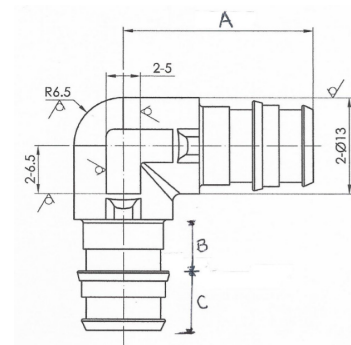

F1960 Elbow

Part #	Size	Weight/g	A	B	C
WPLN0038-NL	3/8"	29	25mm	7mm	8mm
WPLN0012-NL	1/2"	53	30mm	8mm	10mm
WPLN0058-NL	5/8"	71	35.5mm	10mm	12mm
WPRL3412-NL	3/4" x 1/2"	61	33mm	11mm	13mm
WPLN0034-NL	3/4"	91	40mm	11mm	13mm
WPLN0100-NL	1"	178	50mm	14mm	16mm