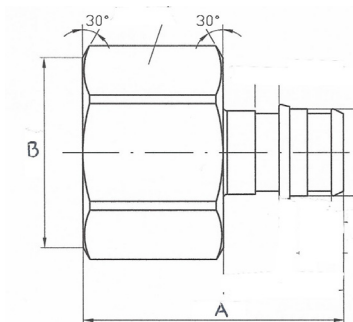

F1960 x Male Adapter

Dimensions in mm*

Part #	Size	Weight/g	A	B	C
WPMA1212-NL	1/2" x 1/2" MIP	42	38.5mm	20.75mm	NPT 1/2-14
WPMA1234-NL	1/2" x 3/4" MIP	64	42mm	26.1mm	NPT 3/4-14
WPMA5812-NL	5/8" x 1/2" MIP	48	42.5mm	20.75mm	NPT 1/2-14
WPMA3412-NL	3/4" x 1/2" MIP	52	44.5mm	20.75mm	NPT 1/2-14
WPMA3434-NL	3/4" x 3/4" MIP	72	48mm	26.1mm	NPT 3/4-14
WPMA3410-NL	3/4" x 1" MIP	109	50.5mm	32.7mm	NPT 1-11.5

F1960 x Female Adapter

Part #	Size	Weight/g	A	B	C
WPFA1212-NL	1/2" x 1/2" FIP	51	35.5mm	21.5mm	-
WPFA1234-NL	1/2" x 3/4" FIP	72	37mm	27mm	-
WPFA3412-NL	3/4" x 1/2" FIP	58	40.5mm	24mm	-
WPFA3434-NL	3/4" x 3/4" FIP	81	43mm	30mm	-
WPFA3410-NL	3/4" x 1" FIP	140	46mm	38mm	-
WPFA1010-NL	1" x 1" FIP	152	51mm	38mm	-

F1960 x Male Sweat Adapter

Part #	Size	Weight/g	A	B	C
WPSMA1238-NL	3/8" x 1/2" SWT	20	30mm	19mm	15.93mm
WPSMA1212-NL	1/2" x 1/2" SWT	25	33mm	19mm	15.93mm
WPSMA1234-NL	1/2" x 3/4" SWT	45	40.5mm	25.5mm	22.28mm
WPSMA3434-NL	3/4" x 3/4" SWT	53	48mm	25.5mm	22.28mm
WPSMA1010-NL	1" x 1" SWT	98	56.5mm	33mm	28.62mm

F1960 Coupling

Part #	Size	Weight/g	A	B	C
WPCP0038-NL	3/8"	16	33mm	14mm	6.8mm
WPRC1238-NL	1/2" x 3/8"	24	36mm	14.55mm	9.7mm
WPCP0012-NL	1/2"	29	39mm	18mm	9.7mm
WPCP0058-NL	5/8"	44	47mm	22mm	12.7mm
WPRC3412-NL	3/4" x 1/2"	49	46mm	25mm	15.2mm
WPCP0034-NL	3/4"	58	52mm	25mm	15.2mm
WPRC1034-NL	1" x 3/4"	86	58.5mm	32mm	15.2mm
WPCP0100-NL	1"	102	64.5mm	32mm	20.2mm