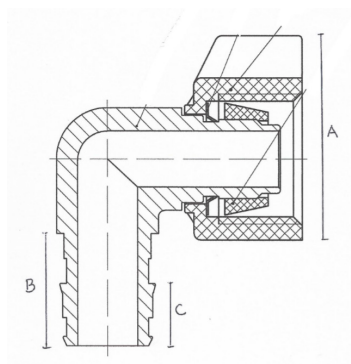

F1960 x Male Sweat Adapter

Part #	Size	Weight/g	A	B	C
WPSMA1238-NL	3/8" x 1/2" SWT	20	30mm	19mm	15.93mm
WPSMA1212-NL	1/2" x 1/2" SWT	25	33mm	19mm	15.93mm
WPSMA1234-NL	1/2" x 3/4" SWT	45	40.5mm	25.5mm	22.28mm
WPSMA3434-NL	3/4" x 3/4" SWT	53	48mm	25.5mm	22.28mm
WPSMA1010-NL	1" x 1" SWT	98	56.5mm	33mm	28.62mm

F1960 Coupling

Part #	Size	Weight/g	A	B	C
WPCP0038-NL	3/8"	16	33mm	14mm	6.8mm
WPRC1238-NL	1/2" x 3/8"	24	36mm	14.55mm	9.7mm
WPCP0012-NL	1/2"	29	39mm	18mm	9.7mm
WPCP0058-NL	5/8"	44	47mm	22mm	12.7mm
WPRC3412-NL	3/4" x 1/2"	49	46mm	25mm	15.2mm
WPCP0034-NL	3/4"	58	52mm	25mm	15.2mm
WPRC1034-NL	1" x 3/4"	86	58.5mm	32mm	15.2mm
WPCP0100-NL	1"	102	64.5mm	32mm	20.2mm

F1960 x FIP Drop Ear

Part #	Size	Weight/g	A	B	C	D
WPDL0012-NL	1/2" x 1/2" FIP	80	32mm	20mm	50mm	18.5mm
WPDL0034-NL	3/4" x 3/4" FIP	165	36mm	23mm	64.5mm	21.5mm

F1960 Elbow

Part #	Size	Weight/g	A	B	C
WPLN0038-NL	3/8"	29	25mm	7mm	8mm
WPLN0012-NL	1/2"	53	30mm	8mm	10mm
WPLN0058-NL	5/8"	71	35.5mm	10mm	12mm
WPRL3412-NL	3/4" x 1/2"	61	33mm	11mm	13mm
WPLN0034-NL	3/4"	91	40mm	11mm	13mm
WPLN0100-NL	1"	178	50mm	14mm	16mm

F1960 x Swivel Elbow

Part #	Size	Weight/g	A	B	C
WPFSL1212-NL	1/2" x 1/2" FIP	58.5	-	18mm	10mm
WPFSL3434-NL	3/4" x 3/4" FIP	92.5	-	24mm	13mm

F1960 x Male Sweat Elbow

Part #	Size	Weight/g	A	B	C
WPMSL1212-NL	1/2" x 1/2" SWT	49	30mm	28mm	12.7mm
WPMSL1234-NL	1/2" x 3/4" SWT	65.5	30mm	32.5mm	18.5mm
WPMSL5834-NL	5/8" x 3/4" SWT	74	35mm	24.5mm	19mm
WPMSL3434-NL	3/4" x 3/4" SWT	91.5	40mm	37.5mm	18.5mm