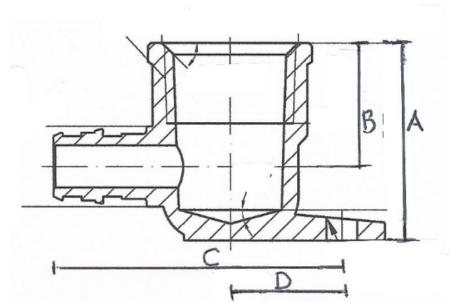

F1960 x Male Adapter

Dimensions in mm*

Part #	Size	Weight/g	A	B	C
WPMA1212-NL	1/2" x 1/2" MIP	42	38.5mm	20.75mm	NPT 1/2-14
WPMA1234-NL	1/2" x 3/4" MIP	64	42mm	26.1mm	NPT 3/4-14
WPMA5812-NL	5/8" x 1/2" MIP	48	42.5mm	20.75mm	NPT 1/2-14
WPMA3412-NL	3/4" x 1/2" MIP	52	44.5mm	20.75mm	NPT 1/2-14
WPMA3434-NL	3/4" x 3/4" MIP	72	48mm	26.1mm	NPT 3/4-14
WPMA3410-NL	3/4" x 1" MIP	109	50.5mm	32.7mm	NPT 1-11.5

F1960 x Female Adapter

Part #	Size	Weight/g	A	B	C
WPFA1212-NL	1/2" x 1/2" FIP	51	35.5mm	21.5mm	-
WPFA1234-NL	1/2" x 3/4" FIP	72	37mm	27mm	-
WPFA3412-NL	3/4" x 1/2" FIP	58	40.5mm	24mm	-
WPFA3434-NL	3/4" x 3/4" FIP	81	43mm	30mm	-
WPFA3410-NL	3/4" x 1" FIP	140	46mm	38mm	-
WPFA1010-NL	1" x 1" FIP	152	51mm	38mm	-

F1960 x Male Sweat Adapter

Part #	Size	Weight/g	A	B	C
WPSMA1238-NL	3/8" x 1/2" SWT	20	30mm	19mm	15.93mm
WPSMA1212-NL	1/2" x 1/2" SWT	25	33mm	19mm	15.93mm
WPSMA1234-NL	1/2" x 3/4" SWT	45	40.5mm	25.5mm	22.28mm
WPSMA3434-NL	3/4" x 3/4" SWT	53	48mm	25.5mm	22.28mm
WPSMA1010-NL	1" x 1" SWT	98	56.5mm	33mm	28.62mm

F1960 Coupling

Part #	Size	Weight/g	A	B	C
WPCP0038-NL	3/8"	16	33mm	14mm	6.8mm
WPRC1238-NL	1/2" x 3/8"	24	36mm	14.55mm	9.7mm
WPCP0012-NL	1/2"	29	39mm	18mm	9.7mm
WPCP0058-NL	5/8"	44	47mm	22mm	12.7mm
WPRC3412-NL	3/4" x 1/2"	49	46mm	25mm	15.2mm
WPCP0034-NL	3/4"	58	52mm	25mm	15.2mm
WPRC1034-NL	1" x 3/4"	86	58.5mm	32mm	15.2mm
WPCP0100-NL	1"	102	64.5mm	32mm	20.2mm