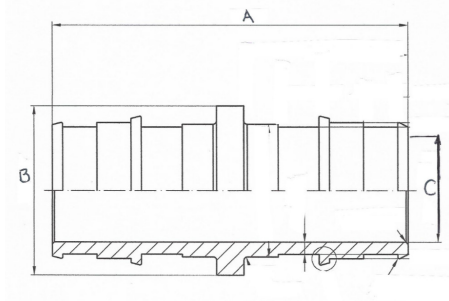

F1960 x Male Adapter

Dimensions in mm*

Part #	Size	Weight/g	A	B	C
WPMA1212-NL	1/2" x 1/2" MIP	42	38.5mm	20.75mm	NPT 1/2-14
WPMA1234-NL	1/2" x 3/4" MIP	64	42mm	26.1mm	NPT 3/4-14
WPMA5812-NL	5/8" x 1/2" MIP	48	42.5mm	20.75mm	NPT 1/2-14
WPMA3412-NL	3/4" x 1/2" MIP	52	44.5mm	20.75mm	NPT 1/2-14
WPMA3434-NL	3/4" x 3/4" MIP	72	48mm	26.1mm	NPT 3/4-14
WPMA3410-NL	3/4" x 1" MIP	109	50.5mm	32.7mm	NPT 1-11.5

F1960 x Female Adapter

Part #	Size	Weight/g	A	B	C
WPFA1212-NL	1/2" x 1/2" FIP	51	35.5mm	21.5mm	-
WPFA1234-NL	1/2" x 3/4" FIP	72	37mm	27mm	-
WPFA3412-NL	3/4" x 1/2" FIP	58	40.5mm	24mm	-
WPFA3434-NL	3/4" x 3/4" FIP	81	43mm	30mm	-
WPFA3410-NL	3/4" x 1" FIP	140	46mm	38mm	-
WPFA1010-NL	1" x 1" FIP	152	51mm	38mm	-

F1960 x Male Sweat Adapter

Part #	Size	Weight/g	A	B	C
WPSMA1238-NL	3/8" x 1/2" SWT	20	30mm	19mm	15.93mm
WPSMA1212-NL	1/2" x 1/2" SWT	25	33mm	19mm	15.93mm
WPSMA1234-NL	1/2" x 3/4" SWT	45	40.5mm	25.5mm	22.28mm
WPSMA3434-NL	3/4" x 3/4" SWT	53	48mm	25.5mm	22.28mm
WPSMA1010-NL	1" x 1" SWT	98	56.5mm	33mm	28.62mm