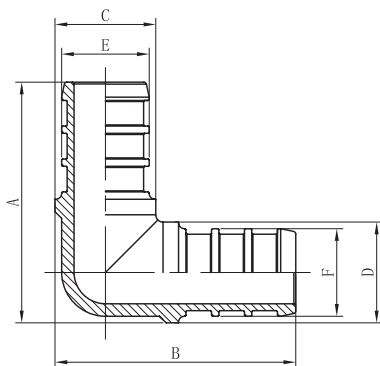

FPT Adapter

Dimensions in mm*

Part #	Size	A	B	C	D	E	F
EPFA1212-NL	1/2" x 1/2"	33.5	6	11.96	1/2" - 14NPT	26	17.5
EPFA3412-NL	3/4" x 1/2"	33.48	6	16.94	1/2" - 14NPT	26	17.48
EPFA1234-NL	1/2" x 3/4"	35	7	11.96	3/4" - 14NPT	31	19
EPFA3434-NL	3/4" x 3/4"	35	7	16.94	3/4" - 14NPT	31	19
EPFA3410-NL	3/4" x 1"	39	8	16.94	1" - 11.5NPT	38	23
EPFA1010-NL	1" x 1"	43.5	8	21.74	1" - 11.5NPT	38	23

MPT Adapter

Part #	Size	A	B	C	D	E	F
EPMA0012-NL	1/2" x 1/2"	36.5	5	20.5	11.96	1/2" - 14NPT	22
EPMA1234-NL	1/2" x 3/4"	39.5	6	23.5	11.96	3/4" - 14NPT	27
EPMA5812-NL	5/8" x 1/2"	36.5	5	20.5	14.48	1/2" - 14NPT	22
EPMA3412-NL	3/4" x 1/2"	36.5	5	20.5	16.94	1/2" - 14NPT	22
EPMA3434-NL	3/4" x 3/4"	39.5	6	23.5	16.94	3/4" - 14NPT	27
EPMA3410-NL	3/4" x 1"	43	6.5	27	16.94	1" - 11.5 NPT	34
EPMA1034-NL	1" x 3/4"	44	6	23.5	21.74	3/4" - 14NPT	27
EPMA1010-NL	1" x 1"	47.5	6.5	27	21.74	1" - 11.5NPT	34

PEX Elbow

Part #	Size	A	B	C	D	E	F
PXLN0038-NL	3/8"	31.8	31.8	13.6	13.6	8.7	8.7
PXRL3412-NL	3/4" x 1/2"	30.9	30.9	13.6	13.6	11.96	11.96
PXLN0012-NL	1/2"	31.3	36.45	18.6	13.6	16.94	11.96
PXLN0058-NL	5/8"	34.4	34.4	16.3	16.3	14.48	14.48
PXLN0034-NL	3/4"	36.8	36.8	18.6	18.6	16.94	16.94
PXLN0100-NL	1"	47	47	24	24	21.74	21.74
PXLN0114-NL	1-1/4"	47	47	28	28	-	-

MPT Elbow

Part #	Size	A	B	C	D	E	F
PXML1212-NL	1/2"	36.5	42	22	13.5	8.7	8.7
PXML1234-NL	1/2" - 3/4"	38.8	47.91	28	13.6	11.96	11.96
PXML3434-NL	3/4"	38.8	45.3	28	18.6	16.94	11.96
PXML5834-NL	5/8" x 3/4"	41.8	44.15	28	16.3	14.48	14.48
PXML3410-NL	3/4" x 1"	47.8	48.8	34	18.6	16.94	16.94