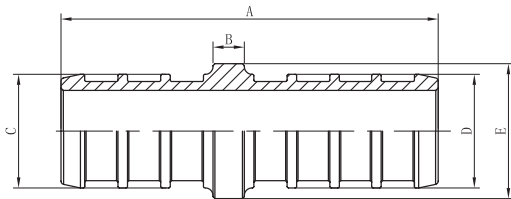

PEX Coupling

Part #	Size	A	B	C	D	E
EPCP0038-NL	3/8"	35	3	8.7	8.7	12
EPRC1238-NL	1/2" x 3/8"	35.5	3.5	11.96	8.7	14.2
EPCP0012-NL	1/2"	35.5	3.5	11.96	11.96	14.2
EPRC3412-NL	3/4" x 1/2"	35.3	3.3	16.94	11.96	20.6
EPRC1034-NL	1" x 3/4"	39.8	3.3	21.74	16.94	26.5
EPCP0058-NL	5/8"	36	4	14.48	14.48	16.3
EPCP0034-NL	3/4"	35.5	3.5	16.94	16.94	20.6
EPCP0100-NL	1"	44.3	3.3	21.74	21.74	26.5