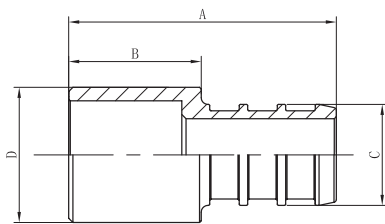

Part #	Size	A	B	C	D
PFSL1212-NL	1/2"	30	35.8	17	11.94
PFSL3434-NL	3/4"	36	42.5	23	16.94

PEX Tees

Part #	Size	A	B	C	D	E	F	G	H	I
PXTE0038-NL	3/8"	48.8	31.2	31.2	13.6	13.6	13.6	8.7	8.7	8.7
PXTE0012-NL	1/2"	48.8	31.2	31.2	13.6	13.6	13.6	11.96	11.96	11.96
PXRT1213-NL	1/2" x 1/2" x 3/4"	55	36.8	36.8	18.6	18.6	18.6	11.96	11.96	16.94
PXTE0058-NL	5/8"	52.5	34.4	34.4	16.3	16.3	16.3	14.48	14.48	14.48
PXRT3411-NL	3/4" x 1/2" x 1/2"	50.6	35.1	32.6	13.6	18.6	13.6	16.94	11.96	11.96
PXTE3413-NL	3/4" x 1/2" x 3/4"	55	36.8	35.75	-	18.6	18.6	16.94	11.96	16.94
PXRT3431-NL	3/4" x 3/4" x 1/2"	55	36.8	36.8	18.6	18.6	18.6	16.94	16.94	11.96
PXTE0034-NL	3/4"	55	36.8	36.8	18.6	18.6	18.6	16.94	16.94	16.94
PXRT3410-NL	3/4" x 3/4" x 1"	62	42.65	42.65	18.6	18.6	24	16.94	16.94	21.74
PXRT1033-NL	1" x 3/4" x 3/4"	62	43	40.3	18.6	24	18.6	21.74	16.94	16.94
PXRT1112-NL	1" x 1" x 1/2"	60.4	42.8	42.8	24	24	13.6	21.74	21.74	11.96
PXRT1134-NL	1" x 1" x 3/4"	66.6	42.9	42.9	24	24	18.6	21.74	21.74	16.94
PXRT1031-NL	1" x 3/4" x 1/2"	62	43	40.3	18.6	24	18.6	21.74	16.94	11.96
PXRT1341-NL	1" x 3/4" x 1"	65.5	47	45.75	-	24	24	21.74	16.94	21.74
PXRT1013-NL	1" x 1/2" x 3/4"	66	43	43	24	24	24	21.74	11.96	16.94
PXRT1121-NL	1" x 1/2" x 1"	65.5	47	47	24	24	24	21.74	11.96	21.74
PXTE0100-NL	1"	70.4	47.2	47.2	24	24	24	21.74	21.74	21.74

FPT Drop Ear Elbow

Part #	Size	A	B	C
EPPL0038-NL	3/8"	19.3	12	8.7
EPPL0012-NL	1/2"	19.3	14	11.96
EPPL0034-NL	3/4"	19.3	20	16.94
EPPL0100-NL	1"	23.8	25	21.74

Female Sweat Adapter

Part #	Size	A	B	C	D
PSFA1238-NL	3/8" x 1/2"	31	15	8.7	19
PSFA1212-NL	1/2" x 1/2"	31	15	11.96	19
PSFA3434-NL	3/4" x 3/4"	38	22	16.94	25.2
PSFA1010-NL	1" x 1"	46.4	25.9	21.74	32
PSFA3412-NL	1/2" x 3/4"	38	22	11.96	25.2
PSFA1034-NL	3/4" x 1"	42	26	16.94	32
PSFA1234-NL	3/4" x 1/2"	31	15	16.94	19
PSFA1258-NL	5/8" x 1/2"	31	15	14.48	19