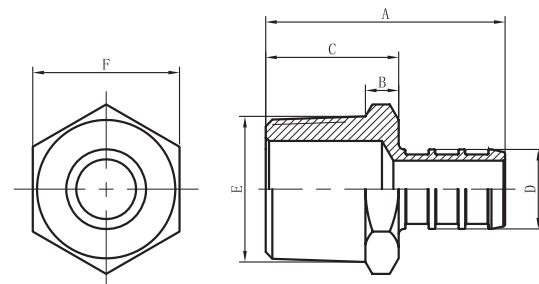

FPT Adapter

Dimensions in mm*

Part #	Size	A	B	C	D	E	F
EPFA1212-NL	1/2" x 1/2"	33.5	6	11.96	1/2" - 14NPT	26	17.5
EPFA3412-NL	3/4" x 1/2"	33.48	6	16.94	1/2" - 14NPT	26	17.48
EPFA1234-NL	1/2" x 3/4"	35	7	11.96	3/4" - 14NPT	31	19
EPFA3434-NL	3/4" x 3/4"	35	7	16.94	3/4" - 14NPT	31	19
EPFA3410-NL	3/4" x 1"	39	8	16.94	1" - 11.5NPT	38	23
EPFA1010-NL	1" x 1"	43.5	8	21.74	1" - 11.5NPT	38	23

MPT Adapter

Part #	Size	A	B	C	D	E	F
EPMA0012-NL	1/2" x 1/2"	36.5	5	20.5	11.96	1/2" - 14NPT	22
EPMA1234-NL	1/2" x 3/4"	39.5	6	23.5	11.96	3/4" - 14NPT	27
EPMA5812-NL	5/8" x 1/2"	36.5	5	20.5	14.48	1/2" - 14NPT	22
EPMA3412-NL	3/4" x 1/2"	36.5	5	20.5	16.94	1/2" - 14NPT	22
EPMA3434-NL	3/4" x 3/4"	39.5	6	23.5	16.94	3/4" - 14NPT	27
EPMA3410-NL	3/4" x 1"	43	6.5	27	16.94	1" - 11.5 NPT	34
EPMA1034-NL	1" x 3/4"	44	6	23.5	21.74	3/4" - 14NPT	27
EPMA1010-NL	1" x 1"	47.5	6.5	27	21.74	1" - 11.5NPT	34

PEX Elbow

Part #	Size	A	B	C	D	E	F
PXLN0038-NL	3/8"	31.8	31.8	13.6	13.6	8.7	8.7
PXRL3412-NL	3/4" x 1/2"	30.9	30.9	13.6	13.6	11.96	11.96
PXLN0012-NL	1/2"	31.3	36.45	18.6	13.6	16.94	11.96
PXLN0058-NL	5/8"	34.4	34.4	16.3	16.3	14.48	14.48
PXLN0034-NL	3/4"	36.8	36.8	18.6	18.6	16.94	16.94
PXLN0100-NL	1"	47	47	24	24	21.74	21.74
PXLN0114-NL	1-1/4"	47	47	28	28	-	-