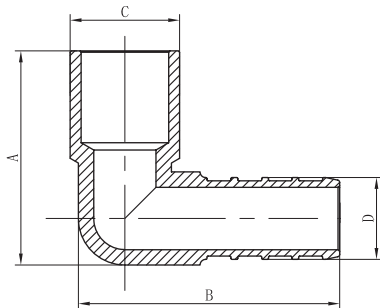

MPT Adapter

Part #	Size	A	B	C	D	E	F
EPMA0012-NL	1/2" x 1/2"	36.5	5	20.5	11.96	1/2" - 14NPT	22
EPMA1234-NL	1/2" x 3/4"	39.5	6	23.5	11.96	3/4" - 14NPT	27
EPMA5812-NL	5/8" x 1/2"	36.5	5	20.5	14.48	1/2" - 14NPT	22
EPMA3412-NL	3/4" x 1/2"	36.5	5	20.5	16.94	1/2" - 14NPT	22
EPMA3434-NL	3/4" x 3/4"	39.5	6	23.5	16.94	3/4" - 14NPT	27
EPMA3410-NL	3/4" x 1"	43	6.5	27	16.94	1" - 11.5 NPT	34
EPMA1034-NL	1" x 3/4"	44	6	23.5	21.74	3/4" - 14NPT	27
EPMA1010-NL	1" x 1"	47.5	6.5	27	21.74	1" - 11.5NPT	34

PEX Elbow

Part #	Size	A	B	C	D	E	F
PXLN0038-NL	3/8"	31.8	31.8	13.6	13.6	8.7	8.7
PXRL3412-NL	3/4" x 1/2"	30.9	30.9	13.6	13.6	11.96	11.96
PXLN0012-NL	1/2"	31.3	36.45	18.6	13.6	16.94	11.96
PXLN0058-NL	5/8"	34.4	34.4	16.3	16.3	14.48	14.48
PXLN0034-NL	3/4"	36.8	36.8	18.6	18.6	16.94	16.94
PXLN0100-NL	1"	47	47	24	24	21.74	21.74
PXLN0114-NL	1-1/4"	47	47	28	28	-	-

MPT Elbow

Part #	Size	A	B	C	D	E	F
PXML1212-NL	1/2"	36.5	42	22	13.5	8.7	8.7
PXML1234-NL	1/2" - 3/4"	38.8	47.91	28	13.6	11.96	11.96
PXML3434-NL	3/4"	38.8	45.3	28	18.6	16.94	11.96
PXML5834-NL	5/8" x 3/4"	41.8	44.15	28	16.3	14.48	14.48
PXML3410-NL	3/4" x 1"	47.8	48.8	34	18.6	16.94	16.94

Male Sweat Elbow

Part #	Size	A	B	C	D
PMSL1212-NL	1/2"	31.3	33.8	15.9	11.96
PMSL1234-NL	1/2" x 3/4"	38.6	38.5	22.2	11.96
PMSL5834-NL	5/8" x 3/4"	42.46	38.25	22.2	14.48
PMSL3434-NL	3/4" x 3/4"	45	40.4	22.2	16.94
PMSL0100-NL	1" x 1"	53.25	50.75	28.6	21.74