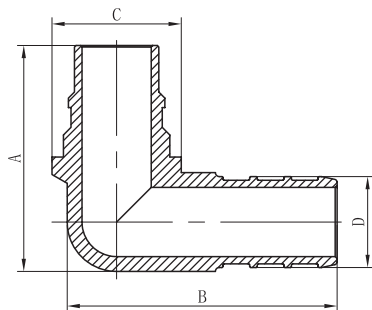

MPT Elbow

Part #	Size	A	B	C	D	E	F
PXML1212-NL	1/2"	36.5	42	22	13.5	8.7	8.7
PXML1234-NL	1/2" - 3/4"	38.8	47.91	28	13.6	11.96	11.96
PXML3434-NL	3/4"	38.8	45.3	28	18.6	16.94	11.96
PXML5834-NL	5/8" x 3/4"	41.8	44.15	28	16.3	14.48	14.48
PXML3410-NL	3/4" x 1"	47.8	48.8	34	18.6	16.94	16.94

Male Sweat Elbow

Part #	Size	A	B	C	D
PMSL1212-NL	1/2"	31.3	33.8	15.9	11.96
PMSL1234-NL	1/2" x 3/4"	38.6	38.5	22.2	11.96
PMSL5834-NL	5/8" x 3/4"	42.46	38.25	22.2	14.48
PMSL3434-NL	3/4" x 3/4"	45	40.4	22.2	16.94
PMSL0100-NL	1" x 1"	53.25	50.75	28.6	21.74

Female Sweat Elbow

Part #	Size	A	B	C	D
PXSL1212-NL	1/2"	32.4	35.3	19	11.96
PXSL1234-NL	1/2" x 3/4"	42	42	25.2	11.96
PXSL3412-NL	3/4" x 1/2"	36.1	41.8	19	16.94
PXSL3434-NL	3/4" x 3/4"	45.4	42	25.2	16.94
PXSL0100-NL	1" x 1"	53.25	50.75	33	21.74

FPT Drop Ear Elbow

Part #	Size	A	B	C	D	E	F
PXDL0012-NL	1/2"	29	45.75	26.5	13.6	11.96	1/2"
PXDL3412-NL	3/4" x 1/2"	38	47.5	27	18.6	16.94	1/2"
PXDL0034-NL	3/4"	35	50.75	31.5	18.6	16.94	3/4"

FPT Swivel Elbow