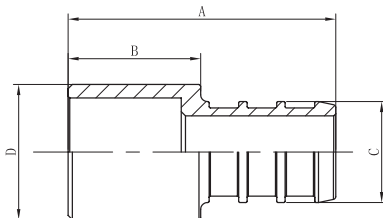

Part #	Size	A	B	C	D
PFSL1212-NL	1/2"	30	35.8	17	11.94
PFSL3434-NL	3/4"	36	42.5	23	16.94

PEX Tees

Part #	Size	A	B	C	D	E	F	G	H	I
PXTE0038-NL	3/8"	48.8	31.2	31.2	13.6	13.6	13.6	8.7	8.7	8.7
PXTE0012-NL	1/2"	48.8	31.2	31.2	13.6	13.6	13.6	11.96	11.96	11.96
PXRT1213-NL	1/2" x 1/2" x 3/4"	55	36.8	36.8	18.6	18.6	18.6	11.96	11.96	16.94
PXTE0058-NL	5/8"	52.5	34.4	34.4	16.3	16.3	16.3	14.48	14.48	14.48
PXRT3411-NL	3/4" x 1/2" x 1/2"	50.6	35.1	32.6	13.6	18.6	13.6	16.94	11.96	11.96
PXTE3413-NL	3/4" x 1/2" x 3/4"	55	36.8	35.75	-	18.6	18.6	16.94	11.96	16.94
PXRT3431-NL	3/4" x 3/4" x 1/2"	55	36.8	36.8	18.6	18.6	18.6	16.94	16.94	11.96
PXTE0034-NL	3/4"	55	36.8	36.8	18.6	18.6	18.6	16.94	16.94	16.94
PXRT3410-NL	3/4" x 3/4" x 1"	62	42.65	42.65	18.6	18.6	24	16.94	16.94	21.74
PXRT1033-NL	1" x 3/4" x 3/4"	62	43	40.3	18.6	24	18.6	21.74	16.94	16.94
PXRT1112-NL	1" x 1" x 1/2"	60.4	42.8	42.8	24	24	13.6	21.74	21.74	11.96
PXRT1134-NL	1" x 1" x 3/4"	66.6	42.9	42.9	24	24	18.6	21.74	21.74	16.94
PXRT1031-NL	1" x 3/4" x 1/2"	62	43	40.3	18.6	24	18.6	21.74	16.94	11.96
PXRT1341-NL	1" x 3/4" x 1"	65.5	47	45.75	-	24	24	21.74	16.94	21.74
PXRT1013-NL	1" x 1/2" x 3/4"	66	43	43	24	24	24	21.74	11.96	16.94
PXRT1121-NL	1" x 1/2" x 1"	65.5	47	47	24	24	24	21.74	11.96	21.74
PXTE0100-NL	1"	70.4	47.2	47.2	24	24	24	21.74	21.74	21.74

FPT Drop Ear Elbow

Part #	Size	A	B	C
EPPL0038-NL	3/8"	19.3	12	8.7
EPPL0012-NL	1/2"	19.3	14	11.96
EPPL0034-NL	3/4"	19.3	20	16.94
EPPL0100-NL	1"	23.8	25	21.74

Female Sweat Adapter

Part #	Size	A	B	C	D
PSFA1238-NL	3/8" x 1/2"	31	15	8.7	19
PSFA1212-NL	1/2" x 1/2"	31	15	11.96	19
PSFA3434-NL	3/4" x 3/4"	38	22	16.94	25.2
PSFA1010-NL	1" x 1"	46.4	25.9	21.74	32
PSFA3412-NL	1/2" x 3/4"	38	22	11.96	25.2
PSFA1034-NL	3/4" x 1"	42	26	16.94	32
PSFA1234-NL	3/4" x 1/2"	31	15	16.94	19
PSFA1258-NL	5/8" x 1/2"	31	15	14.48	19