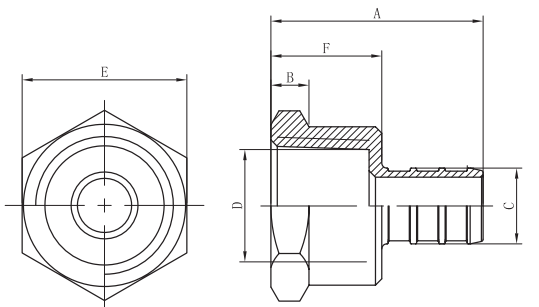

FPT Adapter

Dimensions in mm*

Part #	Size	A	B	C	D	E	F
EPFA1212-NL	1/2" x 1/2"	33.5	6	11.96	1/2" - 14NPT	26	17.5
EPFA3412-NL	3/4" x 1/2"	33.48	6	16.94	1/2" - 14NPT	26	17.48
EPFA1234-NL	1/2" x 3/4"	35	7	11.96	3/4" - 14NPT	31	19
EPFA3434-NL	3/4" x 3/4"	35	7	16.94	3/4" - 14NPT	31	19
EPFA3410-NL	3/4" x 1"	39	8	16.94	1" - 11.5NPT	38	23
EPFA1010-NL	1" x 1"	43.5	8	21.74	1" - 11.5NPT	38	23

MPT Adapter

Part #	Size	A	B	C	D	E	F
EPMA0012-NL	1/2" x 1/2"	36.5	5	20.5	11.96	1/2" - 14NPT	22
EPMA1234-NL	1/2" x 3/4"	39.5	6	23.5	11.96	3/4" - 14NPT	27
EPMA5812-NL	5/8" x 1/2"	36.5	5	20.5	14.48	1/2" - 14NPT	22
EPMA3412-NL	3/4" x 1/2"	36.5	5	20.5	16.94	1/2" - 14NPT	22
EPMA3434-NL	3/4" x 3/4"	39.5	6	23.5	16.94	3/4" - 14NPT	27
EPMA3410-NL	3/4" x 1"	43	6.5	27	16.94	1" - 11.5 NPT	34
EPMA1034-NL	1" x 3/4"	44	6	23.5	21.74	3/4" - 14NPT	27
EPMA1010-NL	1" x 1"	47.5	6.5	27	21.74	1" - 11.5NPT	34

PEX Elbow

Part #	Size	A	B	C	D	E	F
PXLN0038-NL	3/8"	31.8	31.8	13.6	13.6	8.7	8.7
PXRL3412-NL	3/4" x 1/2"	30.9	30.9	13.6	13.6	11.96	11.96
PXLN0012-NL	1/2"	31.3	36.45	18.6	13.6	16.94	11.96
PXLN0058-NL	5/8"	34.4	34.4	16.3	16.3	14.48	14.48
PXLN0034-NL	3/4"	36.8	36.8	18.6	18.6	16.94	16.94
PXLN0100-NL	1"	47	47	24	24	21.74	21.74
PXLN0114-NL	1-1/4"	47	47	28	28	-	-