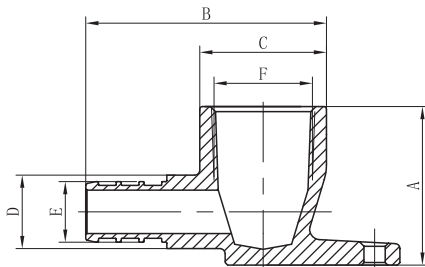

PEX Elbow

Part #	Size	A	B	C	D	E	F
PXLN0038-NL	3/8"	31.8	31.8	13.6	13.6	8.7	8.7
PXRL3412-NL	3/4" x 1/2"	30.9	30.9	13.6	13.6	11.96	11.96
PXLN0012-NL	1/2"	31.3	36.45	18.6	13.6	16.94	11.96
PXLN0058-NL	5/8"	34.4	34.4	16.3	16.3	14.48	14.48
PXLN0034-NL	3/4"	36.8	36.8	18.6	18.6	16.94	16.94
PXLN0100-NL	1"	47	47	24	24	21.74	21.74
PXLN0114-NL	1-1/4"	47	47	28	28	-	-

MPT Elbow

Part #	Size	A	B	C	D	E	F
PXML1212-NL	1/2"	36.5	42	22	13.5	8.7	8.7
PXML1234-NL	1/2" - 3/4"	38.8	47.91	28	13.6	11.96	11.96
PXML3434-NL	3/4"	38.8	45.3	28	18.6	16.94	11.96
PXML5834-NL	5/8" x 3/4"	41.8	44.15	28	16.3	14.48	14.48
PXML3410-NL	3/4" x 1"	47.8	48.8	34	18.6	16.94	16.94

Male Sweat Elbow

Part #	Size	A	B	C	D
PMSL1212-NL	1/2"	31.3	33.8	15.9	11.96
PMSL1234-NL	1/2" x 3/4"	38.6	38.5	22.2	11.96
PMSL5834-NL	5/8" x 3/4"	42.46	38.25	22.2	14.48
PMSL3434-NL	3/4" x 3/4"	45	40.4	22.2	16.94
PMSL0100-NL	1" x 1"	53.25	50.75	28.6	21.74

Female Sweat Elbow

Part #	Size	A	B	C	D
PXSL1212-NL	1/2"	32.4	35.3	19	11.96
PXSL1234-NL	1/2" x 3/4"	42	42	25.2	11.96
PXSL3412-NL	3/4" x 1/2"	36.1	41.8	19	16.94
PXSL3434-NL	3/4" x 3/4"	45.4	42	25.2	16.94
PXSL0100-NL	1" x 1"	53.25	50.75	33	21.74