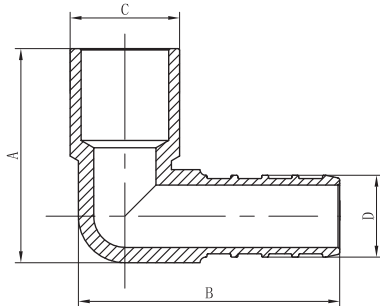

FPT Adapter

Dimensions in mm*

Part #	Size	A	B	C	D	E	F
EPFA1212-NL	1/2" x 1/2"	33.5	6	11.96	1/2" - 14NPT	26	17.5
EPFA3412-NL	3/4" x 1/2"	33.48	6	16.94	1/2" - 14NPT	26	17.48
EPFA1234-NL	1/2" x 3/4"	35	7	11.96	3/4" - 14NPT	31	19
EPFA3434-NL	3/4" x 3/4"	35	7	16.94	3/4" - 14NPT	31	19
EPFA3410-NL	3/4" x 1"	39	8	16.94	1" - 11.5NPT	38	23
EPFA1010-NL	1" x 1"	43.5	8	21.74	1" - 11.5NPT	38	23

MPT Adapter

Part #	Size	A	B	C	D	E	F
EPMA0012-NL	1/2" x 1/2"	36.5	5	20.5	11.96	1/2" - 14NPT	22
EPMA1234-NL	1/2" x 3/4"	39.5	6	23.5	11.96	3/4" - 14NPT	27
EPMA5812-NL	5/8" x 1/2"	36.5	5	20.5	14.48	1/2" - 14NPT	22
EPMA3412-NL	3/4" x 1/2"	36.5	5	20.5	16.94	1/2" - 14NPT	22
EPMA3434-NL	3/4" x 3/4"	39.5	6	23.5	16.94	3/4" - 14NPT	27
EPMA3410-NL	3/4" x 1"	43	6.5	27	16.94	1" - 11.5 NPT	34
EPMA1034-NL	1" x 3/4"	44	6	23.5	21.74	3/4" - 14NPT	27
EPMA1010-NL	1" x 1"	47.5	6.5	27	21.74	1" - 11.5NPT	34

PEX Elbow

Part #	Size	A	B	C	D	E	F
PXLN0038-NL	3/8"	31.8	31.8	13.6	13.6	8.7	8.7
PXRL3412-NL	3/4" x 1/2"	30.9	30.9	13.6	13.6	11.96	11.96
PXLN0012-NL	1/2"	31.3	36.45	18.6	13.6	16.94	11.96
PXLN0058-NL	5/8"	34.4	34.4	16.3	16.3	14.48	14.48
PXLN0034-NL	3/4"	36.8	36.8	18.6	18.6	16.94	16.94
PXLN0100-NL	1"	47	47	24	24	21.74	21.74
PXLN0114-NL	1-1/4"	47	47	28	28	-	-

MPT Elbow

Part #	Size	A	B	C	D	E	F
PXML1212-NL	1/2"	36.5	42	22	13.5	8.7	8.7
PXML1234-NL	1/2" - 3/4"	38.8	47.91	28	13.6	11.96	11.96
PXML3434-NL	3/4"	38.8	45.3	28	18.6	16.94	11.96
PXML5834-NL	5/8" x 3/4"	41.8	44.15	28	16.3	14.48	14.48
PXML3410-NL	3/4" x 1"	47.8	48.8	34	18.6	16.94	16.94