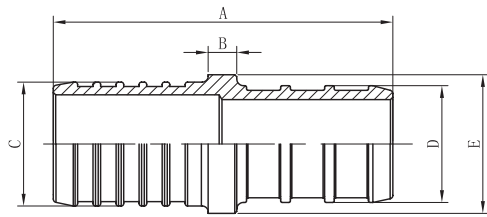

PEX Coupling

Part #	Size	A	B	C	D	E
PXTC0012-NL	1/2"	35	3.13	12.7	11.96	14.2
PXTC0034-NL	3/4"	35.4	3.53	18.2	16.94	20.5