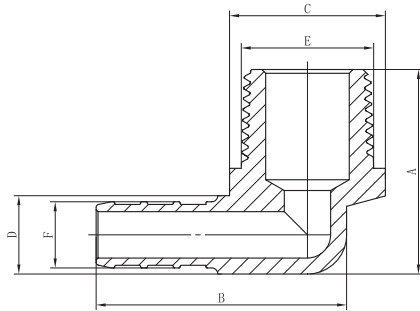

FPT Adapter

Dimensions in mm*

Part #	Size	A	B	C	D	E	F
EPFA1212-NL	1/2" x 1/2"	33.5	6	11.96	1/2" - 14NPT	26	17.5
EPFA3412-NL	3/4" x 1/2"	33.48	6	16.94	1/2" - 14NPT	26	17.48
EPFA1234-NL	1/2" x 3/4"	35	7	11.96	3/4" - 14NPT	31	19
EPFA3434-NL	3/4" x 3/4"	35	7	16.94	3/4" - 14NPT	31	19
EPFA3410-NL	3/4" x 1"	39	8	16.94	1" - 11.5NPT	38	23
EPFA1010-NL	1" x 1"	43.5	8	21.74	1" - 11.5NPT	38	23

MPT Adapter

Part #	Size	A	B	C	D	E	F
EPMA0012-NL	1/2" x 1/2"	36.5	5	20.5	11.96	1/2" - 14NPT	22
EPMA1234-NL	1/2" x 3/4"	39.5	6	23.5	11.96	3/4" - 14NPT	27
EPMA5812-NL	5/8" x 1/2"	36.5	5	20.5	14.48	1/2" - 14NPT	22
EPMA3412-NL	3/4" x 1/2"	36.5	5	20.5	16.94	1/2" - 14NPT	22
EPMA3434-NL	3/4" x 3/4"	39.5	6	23.5	16.94	3/4" - 14NPT	27
EPMA3410-NL	3/4" x 1"	43	6.5	27	16.94	1" - 11.5 NPT	34
EPMA1034-NL	1" x 3/4"	44	6	23.5	21.74	3/4" - 14NPT	27
EPMA1010-NL	1" x 1"	47.5	6.5	27	21.74	1" - 11.5NPT	34

PEX Elbow

Part #	Size	A	B	C	D	E	F
PXLN0038-NL	3/8"	31.8	31.8	13.6	13.6	8.7	8.7
PXRL3412-NL	3/4" x 1/2"	30.9	30.9	13.6	13.6	11.96	11.96
PXLN0012-NL	1/2"	31.3	36.45	18.6	13.6	16.94	11.96
PXLN0058-NL	5/8"	34.4	34.4	16.3	16.3	14.48	14.48
PXLN0034-NL	3/4"	36.8	36.8	18.6	18.6	16.94	16.94
PXLN0100-NL	1"	47	47	24	24	21.74	21.74
PXLN0114-NL	1-1/4"	47	47	28	28	-	-

MPT Elbow

Part #	Size	A	B	C	D	E	F
PXML1212-NL	1/2"	36.5	42	22	13.5	8.7	8.7
PXML1234-NL	1/2" - 3/4"	38.8	47.91	28	13.6	11.96	11.96
PXML3434-NL	3/4"	38.8	45.3	28	18.6	16.94	11.96
PXML5834-NL	5/8" x 3/4"	41.8	44.15	28	16.3	14.48	14.48
PXML3410-NL	3/4" x 1"	47.8	48.8	34	18.6	16.94	16.94