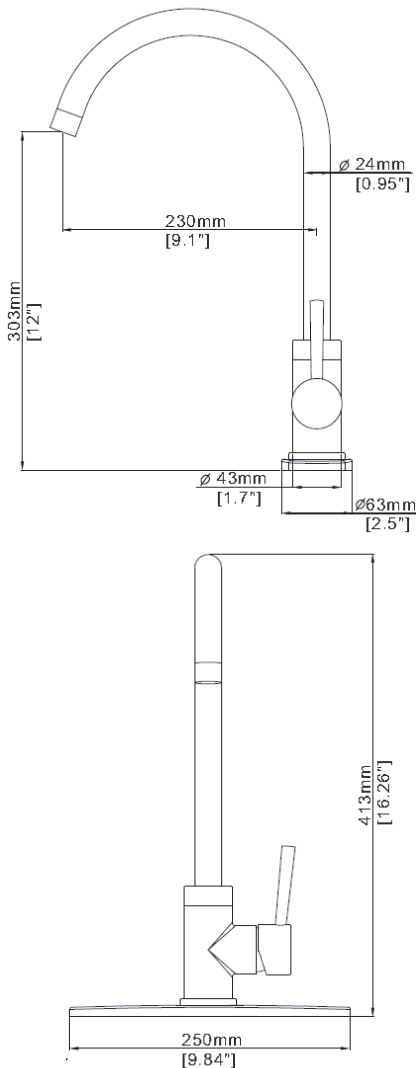

## Features

- Lead free brass body, zinc handle
- Ceramic cartridge, Neoperl aerator
- Chrome finished
- 30" Inch length, 3/8" Connection

## Included Components

- One pair of water supply lines
- Deck plate

## Specifications & Approvals

Max Flow Rate 2.2GPM at 60 psi  
 Can pass 100-hour neutral salt spray test

| PART #                             | SIZE / DESCRIPTION            | INNER | MASTER |
|------------------------------------|-------------------------------|-------|--------|
| <b>RTV-K10C</b><br>(old #17811-NL) | 1H, Single Hole CP Kit Faucet | 1     | 12     |

## Material Specifications

| Part Name           | Material |
|---------------------|----------|
| <b>1. Handle</b>    | Zinc     |
| <b>2. Body</b>      | Brass    |
| <b>3. Cartridge</b> | Ceramic  |