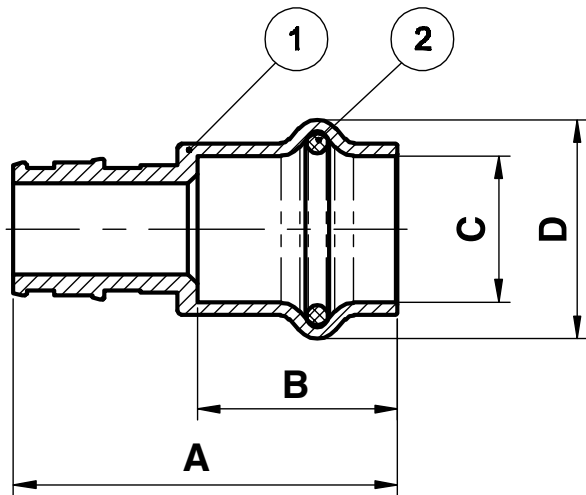

## F1960 PEX X PRESS • COPPER ADAPTER • LEAD FREE

### Features

- Brass Body
- Available in F1960 and F1807 PEX
- Sizes Up to 2"
- Lead Free

### Dimensions

Part#	Size	A	B	C	D
WPXPC012	1/2"	42.2	22	16.1	24.07
WPXPC034	3/4"	51.4	25	22.35	31.42
WPXPC100	1"	57.7	25.2	28.76	37.91
WPXPC114	1-1/4"	67.9	28.2	35.1	44.46
WPXPC112	1-1/2"	81.6	35	41.4	53.55
WPXPC200	2"	97.7	39.5	54.2	65.3

### Material Specifications

Part Name	Material
1. Body	C46500
2. O-ring	EPDM