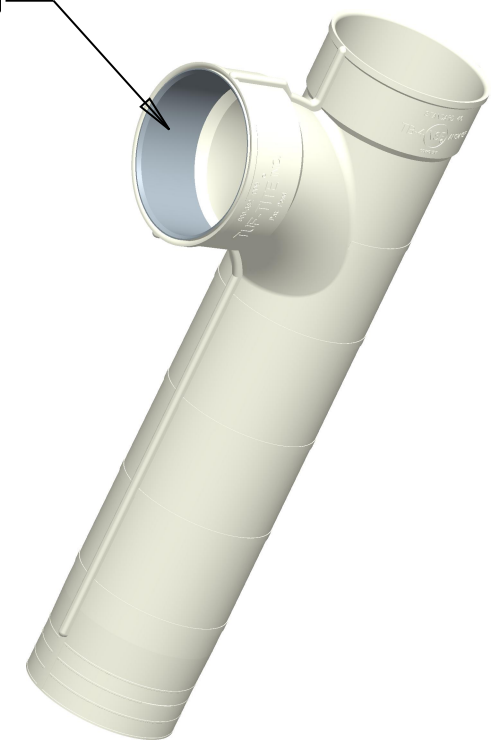

Ø 4.25" BUSHING  
(SDR35)

Ø 4.50"  
(SCH40)

**Material: High-Impact ABS**  
**Color: White**

**Drainage and Septic Products**

Tuf-Tite, Inc.  
1200 Flex Court  
Lake Zurich, Illinois 60047

TELEPHONE: 847.550.1011  
TOLL FREE: 800.382.7009  
FAX: 847.550.8004

**PART NAME:**  
**4" T-BAFFLE**

**PART #:**  
**TB-4 / TB-4-18**