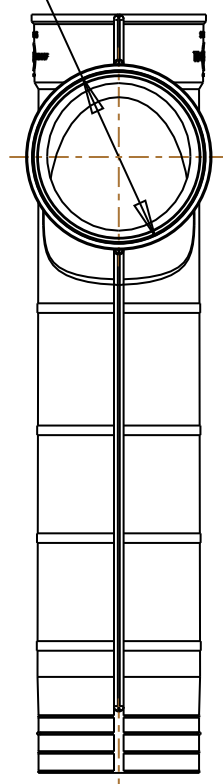

Ø 4.25" BUSHING  
(SDR35)

Ø 4.50"  
(SCH40)

**Material: High-Impact ABS**  
**Color: White**

**Drainage and Septic Products**

Tuf-Tite, Inc.  
1200 Flex Court  
Lake Zurich, Illinois 60047

TELEPHONE: 847.550.1011  
TOLL FREE: 800.382.7009  
FAX: 847.550.8004

**PART NAME:**  
**4" T-BAFFLE**

**PART #:**  
**TB-4 / TB-4-18**