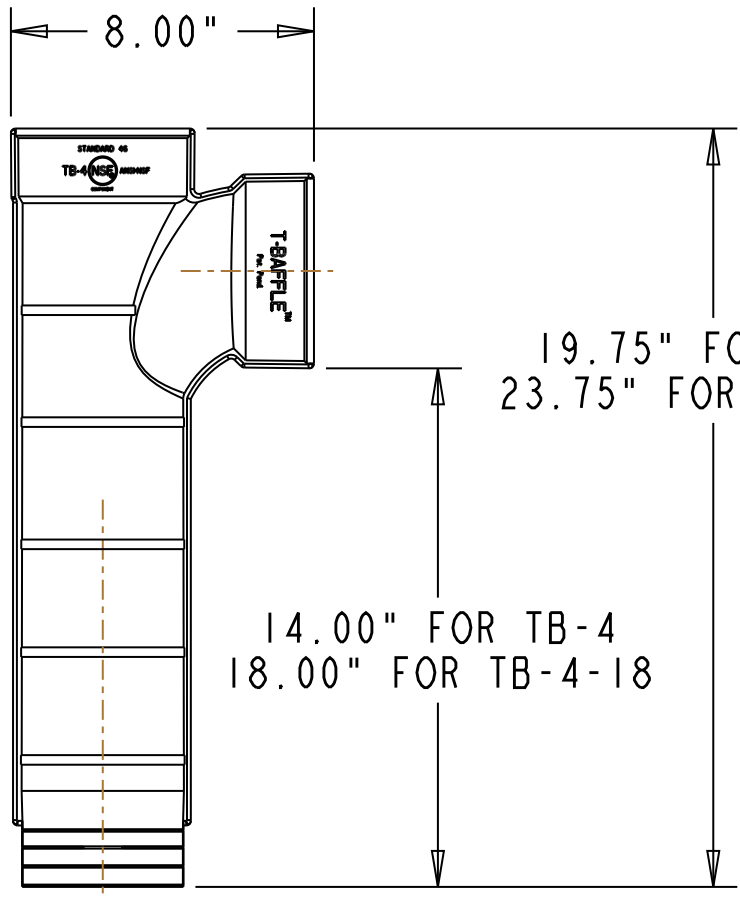

Ø 4.25" BUSHING  
(SDR35)

Ø 4.50"  
(SCH40)

**Material: High-Impact ABS**  
**Color: White**

**Drainage and Septic Products**

Tuf-Tite, Inc.  
1200 Flex Court  
Lake Zurich, Illinois 60047

TELEPHONE: 847.550.1011  
TOLL FREE: 800.382.7009  
FAX: 847.550.8004

**PART NAME:**  
**4" T-BAFFLE**

**PART #:**  
**TB-4 / TB-4-18**