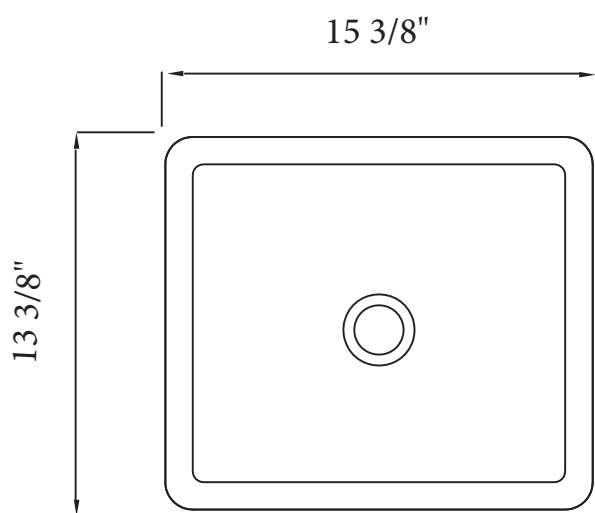

DIMENSIONS/TECHNICAL DATA

VUM1612W

Outer Dimensions

Inner Dimensions

Bottom Dimensions

ATTENTION! Dimensions may vary by up to 3/8". It is highly recommended to pull all dimensions of actual model for installation and measuring purposes.