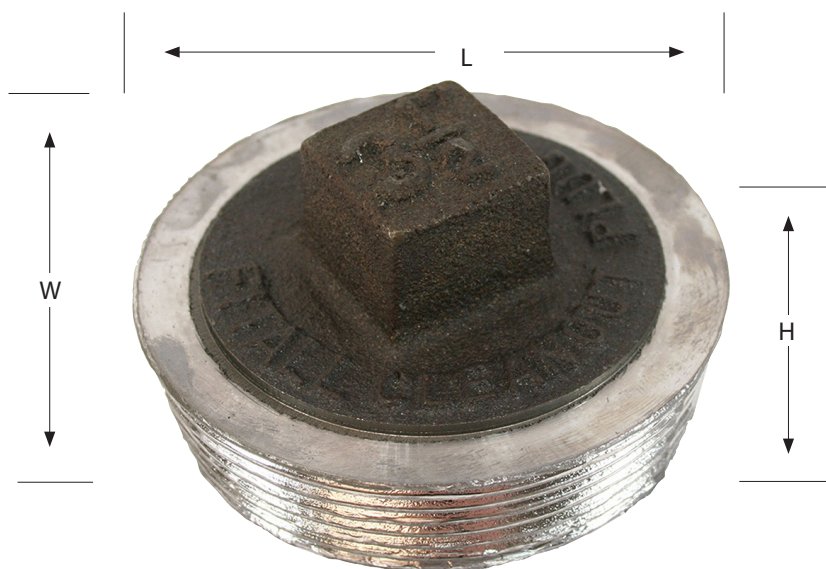

## LEAD FIT-ALL PLUG

- Cast iron cored
- Sizes are true measurement, not iron pipe size

| Part No. | Description       | L     | W     | H     | Nut   |
|----------|-------------------|-------|-------|-------|-------|
| P56200   | 2" Fit-All Plug   | 2.00" | 2.00" | 1.50" | 0.63" |
| P56250   | 2.5" Fit-All Plug | 2.63" | 2.63" | 1.75" | 0.81" |
| P56300   | 3" Fit-All Plug   | 3.13" | 3.13" | 1.88" | 1.25" |
| P56350   | 3.5" Fit-All Plug | 3.38" | 3.38" | 1.88" | 1.25" |
| P56400   | 4" Fit-All Plug   | 3.88" | 3.88" | 1.88" | 1.25" |
| P56450   | 4.5" Fit-All Plug | 4.50" | 4.50" | 1.88" | 1.25" |
| P56500   | 5" Fit-All Plug   | 5.25" | 5.25" | 1.50" | 1.25" |
| P56550   | 5.5" Fit-All Plug | 5.50" | 5.50" | 1.75" | 1.25" |
| P56600   | 6" Fit-All Plug   | 6.00" | 6.00" | 1.75" | 1.25" |