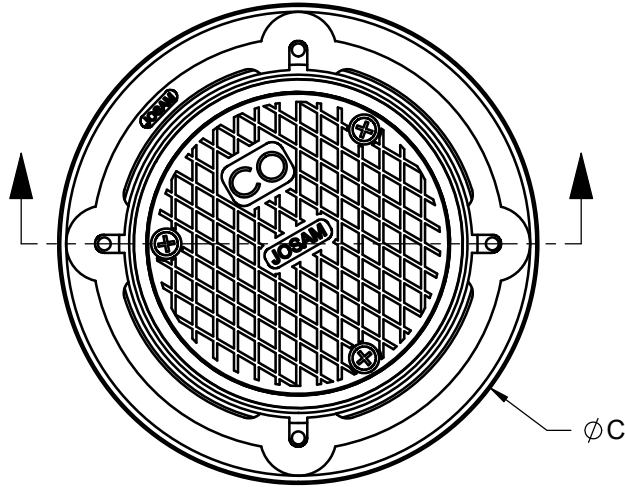

SPECIFICATION:

JOSAM 55000-1 SERIES COATED CAST IRON KLEENATRON II LEVELEZE FLOOR CLEANOUT, INTERNAL ABS CLEANOUT PLUG, ADJUSTABLE CAST IRON HOUSING WITH MEDIUM-DUTY SCORIATED SECURED ROUND SATIN NIKALOY COVER.

**CLEANOUT
ROUND NIKALOY TOP**

SERIES **55000-1**

FLANGE IS STANDARD ON 4"-X AND 6" SIZES

	PIPE SIZE	A	B	C	D	X	Y	Z
	2	5 1/8	3 3/4	7 1/2	5 9/16	2 1/8	3 7/8	4 11/16
	3	5 1/8	3 3/4	7 1/2	5 9/16	2 1/8	3 7/8	4 11/16
	4	5 1/8	3 3/4	7 1/2	5 9/16	2 1/8	3 7/8	4 11/16
	4-X	6 5/8	4 1/4	9 3/16	7	2	3 15/16	6 5/16
	5-Z	5 1/8	3 3/4	7 1/2	5 9/16	2 1/8	3 7/8	4 11/16
	6-Z	6 5/8	4 1/4	9 3/16	7	2	3 15/16	6 5/16

X	-1	NIKALOY TOP		-F	FLANGE ONLY
	-14	CARPET CLEANOUT MARKER		-WF	WIDE FLANGE
	-VP	SECURED COVER, VANDAL-PROOF SCREWS		-CFC	CARPET CLEANOUT FLANGE COVER
	-GC	GASKETED COVER		-DBC	DEBRIS COVER
	-22	TAPER THREAD BRONZE PLUG		-X	INSIDE CAULK OUTLET
	-31	GALVANIZED CAST IRON PARTS		-Y	HUB OUTLET W/ GASKET (2",3"&4" SIZES ONLY)
	-41	CLAMP RING AND FLANGE		-Z	NO-HUB OUTLET