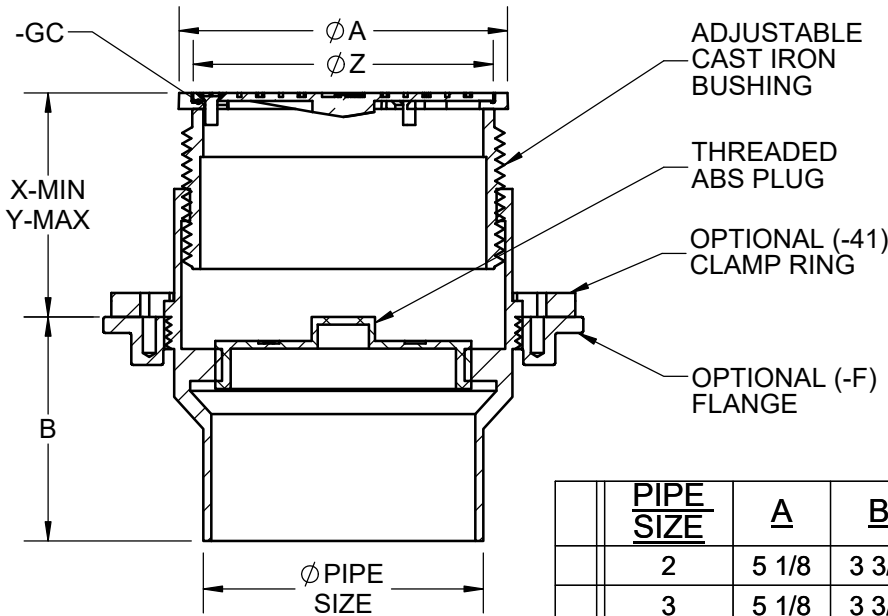

SPECIFICATION:

JOSAM 55000-1 SERIES COATED CAST IRON KLEENATRON II LEVELEZE FLOOR CLEANOUT, INTERNAL ABS CLEANOUT PLUG, ADJUSTABLE CAST IRON HOUSING WITH MEDIUM-DUTY SCORIATED SECURED ROUND SATIN NIKALOY COVER.

**CLEANOUT
ROUND NIKALOY TOP**

SERIES **55000-1**

FLANGE IS STANDARD ON 4"-X AND 6" SIZES

	PIPE SIZE	A	B	C	D	X	Y	Z
	2	5 1/8	3 3/4	7 1/2	5 9/16	2 1/8	3 7/8	4 11/16
	3	5 1/8	3 3/4	7 1/2	5 9/16	2 1/8	3 7/8	4 11/16
	4	5 1/8	3 3/4	7 1/2	5 9/16	2 1/8	3 7/8	4 11/16
	4-X	6 5/8	4 1/4	9 3/16	7	2	3 15/16	6 5/16
	5-Z	5 1/8	3 3/4	7 1/2	5 9/16	2 1/8	3 7/8	4 11/16
	6-Z	6 5/8	4 1/4	9 3/16	7	2	3 15/16	6 5/16

X	-1	NIKALOY TOP		-F	FLANGE ONLY
	-14	CARPET CLEANOUT MARKER		-WF	WIDE FLANGE
	-VP	SECURED COVER, VANDAL-PROOF SCREWS		-CFC	CARPET CLEANOUT FLANGE COVER
	-GC	GASKETED COVER		-DBC	DEBRIS COVER
	-22	TAPER THREAD BRONZE PLUG		-X	INSIDE CAULK OUTLET
	-31	GALVANIZED CAST IRON PARTS		-Y	HUB OUTLET W/ GASKET (2",3"&4" SIZES ONLY)
	-41	CLAMP RING AND FLANGE		-Z	NO-HUB OUTLET

DATE OF LAST CHANGE: 05/23/19

DIMENSIONS ARE SUBJECT TO MANUFACTURERS TOLERANCES AND CHANGE WITHOUT NOTICE. WE CAN ASSUME NO RESPONSIBILITY FOR USE OF SUPERSEDED OR VOID DATA.

JOSAM

MICHIGAN CITY, INDIANA

NOTES