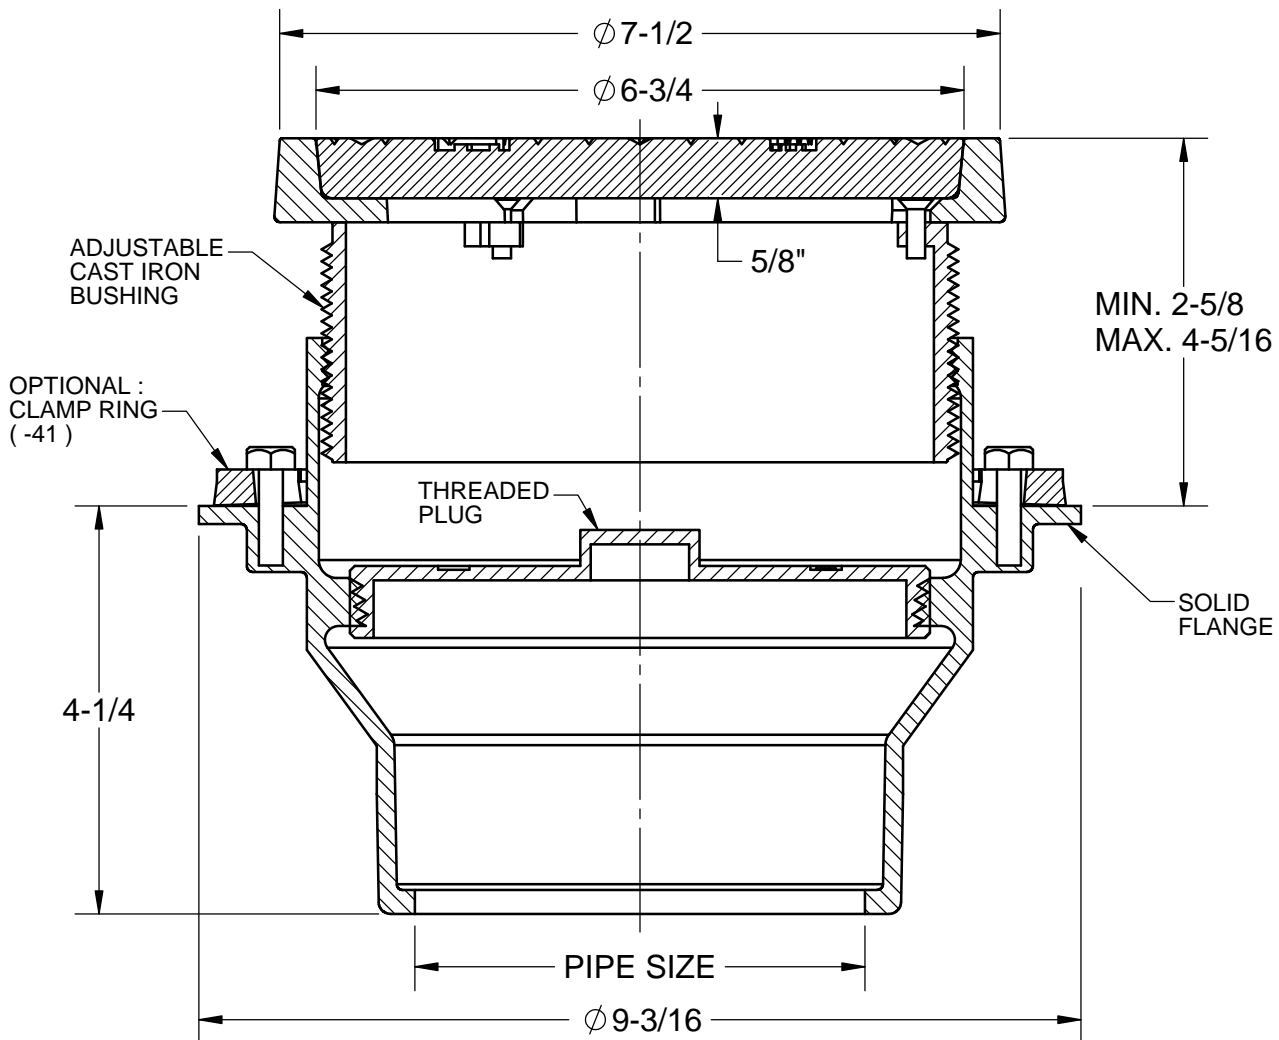

SPECIFICATION:

JOSAM SERIES 55004-X COATED CAST IRON KLEENATRON® II LEVELEZE® FLOOR CLEANOUT, INTERNAL CLEANOUT PLUG, ADJUSTABLE CAST IRON HOUSING WITH SPECIAL-DUTY SCORIATED SECURED ROUND CAST IRON COVER.

CLEANOUT
ROUND CAST IRON TOP ASSEMBLY

SERIES **55004-X**

	2"	PIPE SIZE		-2-SQ	SQUARE TOP, SATIN FINISH BRONZE
	3"	PIPE SIZE		-SS	STAINLESS STEEL TOP
	4"	PIPE SIZE		-SS-SQ	SQUARE TOP, STAINLESS STEEL
	5"	PIPE SIZE		-SS-SD	SPECIAL-DUTY STAINLESS STEEL TOP (N/A 4"x AND 6"Z)
	6"	PIPE SIZE		-5	DUCTILE IRON TOP
				-14	CARPET CLEANOUT MARKER
	-1	SATIN FINISH NIKALOY TOP		-22	TAPER THREAD BRONZE PLUG
	-1-SD	SPECIAL-DUTY SATIN FINISH NIKALOY TOP		-31	GALVANIZED CAST IRON PARTS
	-1-12	COVER RECESSED FOR TILE, SATIN FINISH NIKALOY		-41	CLAMP RING
	-1-13	TERRAZZO TILE COVER, SATIN FINISH NIKALOY			
	-1-SQ	SQUARE TOP, SATIN FINISH NIKALOY		-CFC	CARPET CLEANOUT FLANGE COVER
	-2	SATIN FINISH BRONZE TOP		-VP	SECURED COVER
	-2-SD	SPECIAL-DUTY SATIN FINISH BRONZE TOP			
	-2-12	COVER RECESSED FOR TILE, SATIN FINISH BRONZE	X	-X	INSIDE CAULK OUTLET
	-2-13	TERRAZZO TILE COVER, SATIN FINISH BRONZE			