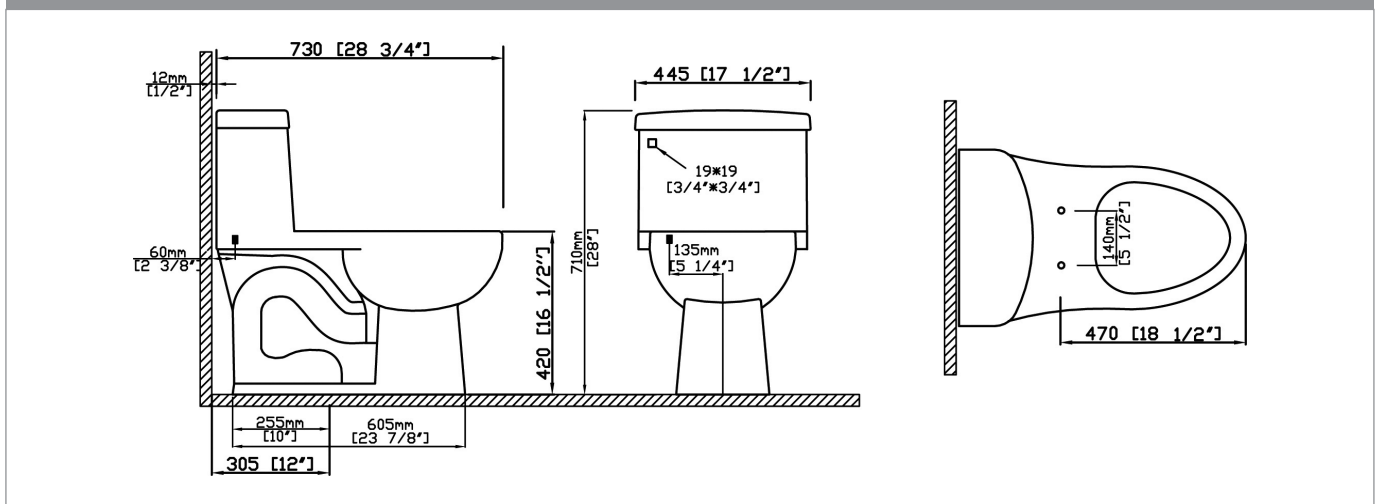

**RIOSE**  
**One-Piece Toilet, EL**  
**C-6200**

**Product Features**

- Vitreous china one-piece toilet
- Chair-height (16-1/2"), elongated bowl
- MicroGlaze™ anti-microbial, stain-resistant glaze
- 12" (305mm) rough-in

**EcoQUATTRO™ Flushing System**

- High-performance, gravity flush
- 1.28 gallons (4.8 liters) per flush - EPA WaterSense, high-efficiency toilet (HET)
- Fully glazed, 2-1/8" internal trapway
- Oversized 3" flush valve
- Large 9" x 7" water surface area and optimized rim jets, for an exceptionally clean bowl

**Dimensional Diagram**

**IMPORTANT:** Dimensions are nominal and may vary within the range of tolerance per NSI Standard A112.19.2. These measurements are subject to change. No responsibility is assumed for use of superseded or voided pages.